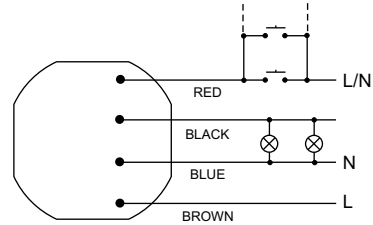

WIRING DIAGRAM