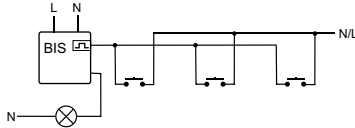

PURPOSE

Electronic bi-stable pulse relays BIS-402 enables the user to actuate lighting or other devices from various locations by means of control buttons in parallel connection.