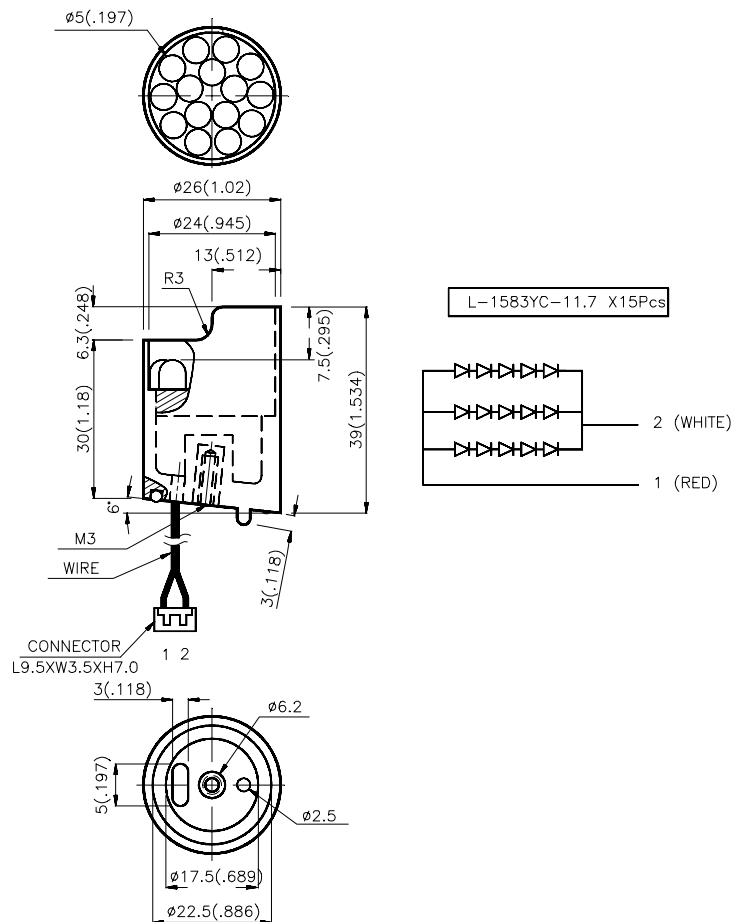

BL0106-15-48

Features

- NO. OF BUILT-IN 5mm LED LAMPS: L-1583YC-11.7
- WATERPROOF PACKAGE WITH HOOD SUITABLE FOR OUTDOOR AND INDOOR INFORMATION BOARDS

Description

The Yellow source color devices are made with Gallium Arsenide Phosphide on Gallium Phosphide Yellow Light Emitting Diode.

Package Dimensions

Notes:

1. All dimensions are in millimeters (inches).
2. Tolerance is $\pm 0.25(0.01)$ unless otherwise noted.
3. Lead spacing is measured where the lead emerge package.
4. Specifications are subject to change without notice.

Electrical / Optical Characteristics at $T_A=25^{\circ}\text{C}$

Symbol	Parameter	Device	Typ.	Max.	Units	Test Conditions
I_V	Luminous Intensity	BL0106-15-48	330		mcd	IF=60mA
θ	Viewing Angle		35		Deg	-
V_F	Forward Voltage		10.4	12.0	V	IF=60mA
λ_{peak}	Peak Wavelength		590		nm	IF=60mA
λ_D	Dominant Wavelength		587		nm	IF=60mA
$\Delta\lambda_{1/2}$	Spectral Line Halfwidth		35		nm	IF=60mA
I_R	Reverse Current			10	μA	VR =5V

Absolute Maximum Ratings at $T_A=25^{\circ}\text{C}$

Parameter	BL0106-15-48	Units
Power dissipation	720	mW
DC Forward Current	75	mA
Reverse Voltage	5	V
Operating Temperature	-40 to +70	$^{\circ}\text{C}$
Storage Temperature	-40 to +85	$^{\circ}\text{C}$