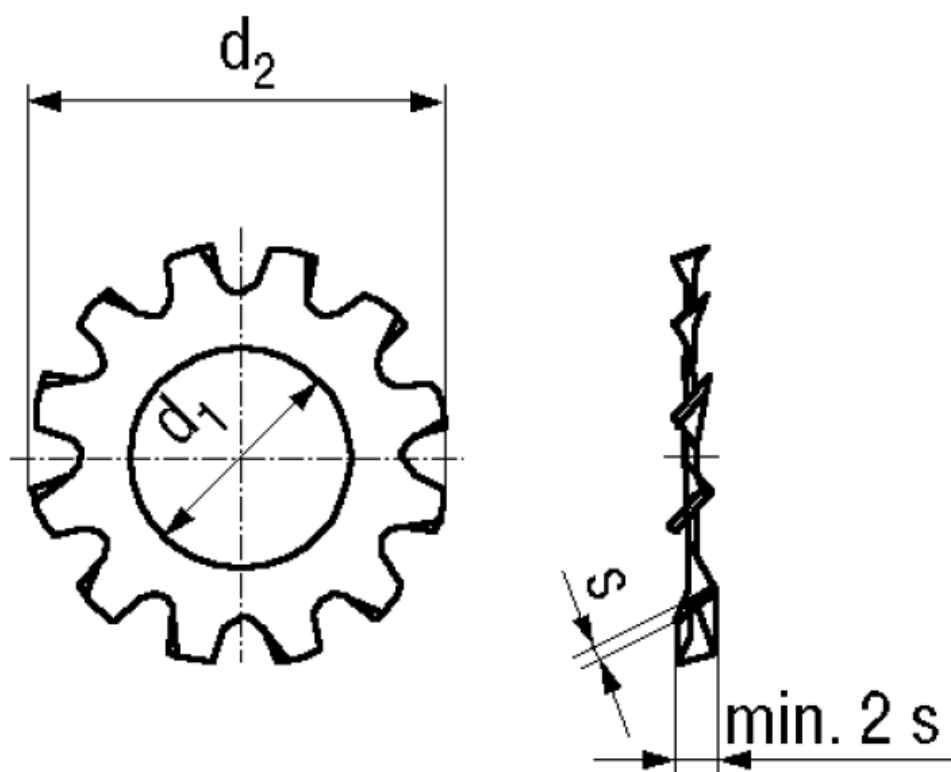

BN 789 - DIN 6797 A

Toothed lock washers
type A, external toothed

DIN 6797 A
~UNI 8841 A

Material	Spring steel	Surface	zinc plated blue
----------	--------------	---------	------------------

Article No. - 1279297	
for thread	M4
d ₁ min.	4,3
d ₂ max.	8
s	0,5

Alternative:

Depending on the technical manufacturing possibilities, spring steel elements are equally available with an inorganic or mechanical zinc-plating (availability, prices and delivery periods on request). These procedures exclude the risk of varied breakage due to hydrogen brittleness, his being liable to appear in acid baths or during electroplating (zinc-plating).