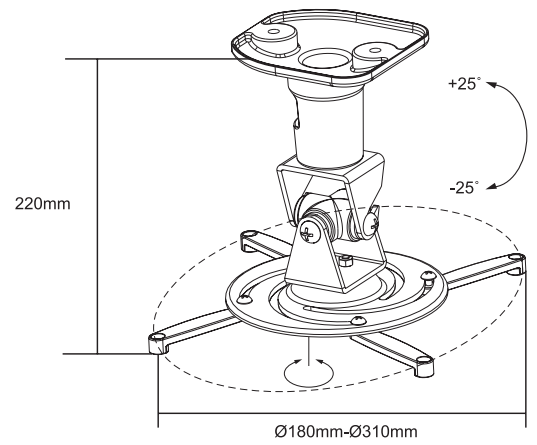

Features:

- Fits the projector up to 15kg
- Sturdy and simple design
- Die-cast aluminum construction
- Easy installation
- Works with flat ceilings
- 25° tilt and roll
- 360° swivel rotation
- Comes with the mounting hardware
- Max Equipment Size: Projectors with a range from 18cm to 31cm in diameter
- Cable-mounting channel
- Adjustable metal arms

Specification:

Rotation (degrees)	360°
Tilt/Pitch Adjustment (degrees)	+25° to -25°
Extends (cm)	22cm
Weight Capacity (kg)	15kg
Length (cm)	31cm
Width (cm)	31cm
Height (cm)	22cm

Item	EAN Code
BP0001 Silver	4052792030440
BP0002 Black	4052792030457
BP0003 White	4052792030464

Art No. BP0001/BP0002/BP0003

Projector Mount

Package Contents:

- 1 x Projector Mount
- 1 x Screw Pack
- 1 x User Manual

Packaging Information:

- Packing Dimension: 285 x 200 x 90mm
- Packing Weight: 1.75kg
- Carton Dimension: 590 x 420 x 295mm
- Carton Q'ty: 12pcs
- Carton Weight: 22.5kg

ceiling plate (x1)
A

projector coupler (x1)
B

projector pothook (x1)
C

projector plate (x1)
D

mounting leg (x4)
E

M4x16 (x4)
M-A

M4x40 (x4)
M-B

M5x16 (x4)
M-C