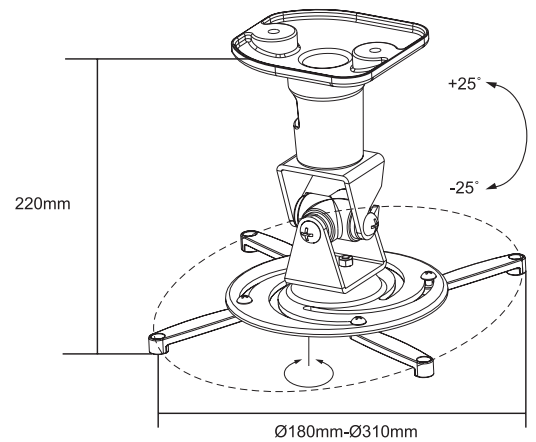

## Projector Mount

Made of die-cast aluminum alloy construction, the LogiLink projector mount holds the projector up to 15kg with screw connections that are with a range from 18cm to 31cm in diameter. The cable-mounting channel keeps things neat. The mount tilts and rolls can adjust up to 25° and swivels up to 360°. It works for flat ceilings, and comes with all the hardware needed for easy installation.

### Features:

- Fits the projector up to 15kg
- Sturdy and simple design
- Die-cast aluminum construction
- Easy installation
- Works with flat ceilings
- 25° tilt and roll
- 360° swivel rotation
- Comes with the mounting hardware
- Max Equipment Size: Projectors with a range from 18cm to 31cm in diameter
- Cable-mounting channel
- Adjustable metal arms

### Specification:

Rotation (degrees)	360°
Tilt/Pitch Adjustment (degrees)	+25° to -25°
Extends (cm)	22cm
Weight Capacity (kg)	15kg
Length (cm)	31cm
Width (cm)	31cm
Height (cm)	22cm

Item	EAN Code
BP0001 Silver	4052792030440
BP0002 Black	4052792030457
BP0003 White	4052792030464

### Packaging Information:

- Packing Dimension: 285 x 200 x 90mm
- Packing Weight: 1.75kg
- Carton Dimension: 590 x 420 x 295mm
- Carton Q'ty: 12pcs
- Carton Weight: 22.5kg

ceiling plate (x1)  
A

projector coupler (x1)  
B