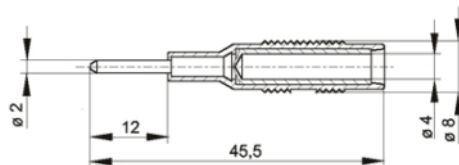

[jobs](#)

[Home](#) [plugs](#) [2 mm system](#) [plugs](#) [2 mm system](#) [MSZ 2](#)

MSZ 2

datasheet for MSZ 2
article number: 973600100

[View Full-Size Image](#)

search

Search..

Messetermine

No events

product description:	order number: 973 600-100
description:	Injection-moulded adapter plug from 2 mm diameter plug to 4 mm diameter socket. This adapter plug enables the use of 4 mm plugs and 2 mm measuring leads.
typ:	MZS 2 schwarz/black
system:	2 mm system, 4 mm system
order number:	973 600-100
color versions:	
technical data	
pin dimensions	2 mm pin and 4 mm socket
type of contact:	spring loaded pin
type of termination:	plug
rated voltage:	DC 60 V
rated current:	6 A
contact resistance:	6 mOhm
material	
contact material:	brass
contact surface material:	nickel-plated
housing material:	PP
environmental conditions:	
temperature range:	-20 °C to +60 °C
flammable class:	
housing:	94 HB
drawing	