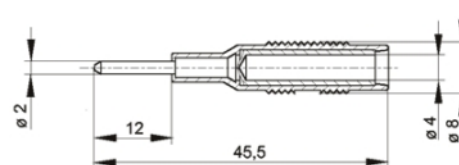

[Home](#) [plugs](#) [2 mm system](#) [plugs](#) [2 mm system](#) [MSZ 2](#)

MSZ 2

datasheet for MSZ 2
article number: 973600101

[View Full-Size Image](#)

search

Messetermine

No events

product description:	order number: 973 600-101
description:	Injection-moulded adapter plug from 2 mm diameter plug to 4 mm diameter socket. This adapter plug enables the use of 4 mm plugs and 2 mm measuring leads.
typ:	MZS 2 rot/red
system:	2 mm system, 4 mm system
order number:	973 600-101
color versions:	
technical data	
pin dimensions	2 mm pin and 4 mm socket
type of contact:	spring loaded pin
type of termination:	plug
rated voltage:	DC 60 V
rated current:	6 A
contact resistance:	6 mOhm
material	
contact material:	brass
contact surface material:	nickel-plated
housing material:	PP
environmental conditions:	
temperature range:	-20 °C to +60 °C
flammable class:	
housing:	94 HB
drawing	