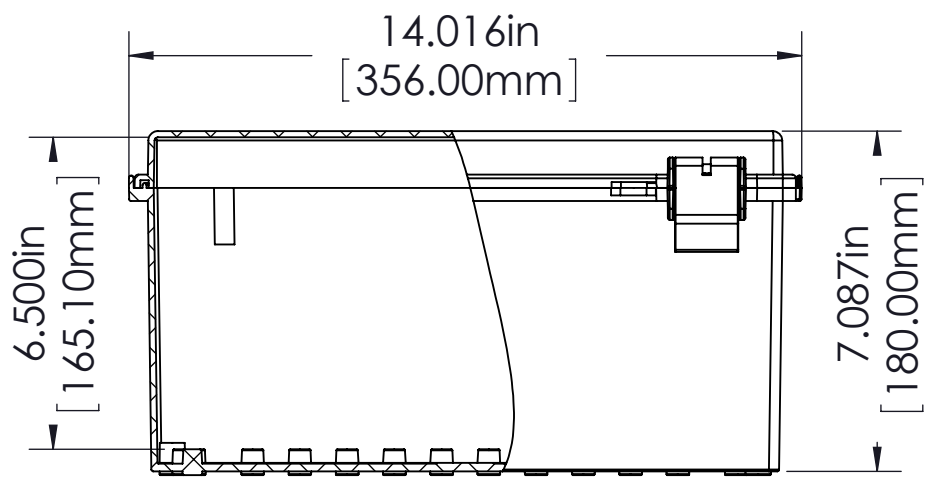

# ASSEMBLY

SCALE 1:4

Ø.157in [4.00mm]  
 FOR M5 x 10mm LG. SELF-TAPPING SCREWS (ABS VERSIONS ONLY)  
 M5 THREADED INSERTS ON ALL OTHER VERSIONS  
 USE M5 x 8mm LG. MACHINE SCREWS.

Ø.157in [4.00mm]  
 FOR M5 x 10mm LG. SELF-TAPPING SCREWS  
 4 PLCS.

NOTES:

- 1) UNIT COMES COMPLETE WITH (4) WALL MOUNTING BRACKETS & (4) M5 x 10mm LG. SELF-TAPPING SCREWS. (NOT SHOWN)
- 2) BOXES DESIGNED TO MEET FOLLOWING STANDARDS: NEMA 1,2,4,4X, AND IEC529-IP65 REQUIREMENTS.

TOLERANCE:

ALL DIMENSIONS HAVE ±0.039in [±1mm] TOLERANCE UNLESS OTHERWISE SPECIFIED.

PART NO.	MATERIAL		USE
	BODY	COVER	
NBF-32024	ABS	ABS	INDOOR
NBF-32124	ABS / PC	ABS / PC	INDOOR
NBF-32224	ABS / PC	CLEAR PC	INDOOR
NBF-32324	PBT / PC	PBT / PC	OUTDOOR
NBF-32424	PBT / PC	CLEAR PC	OUTDOOR