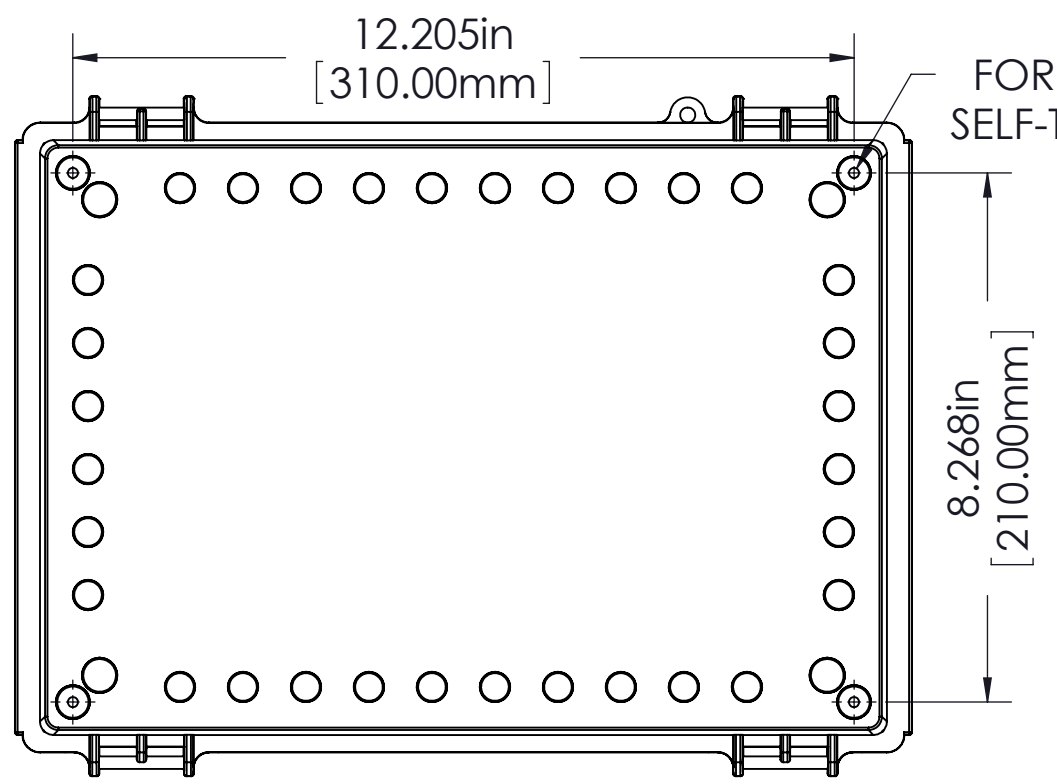

# ASSEMBLY

SCALE 1:4

Ø.157in [4.00mm]  
 FOR M5 x 10mm LG. SELF-TAPPING SCREWS (ABS VERSIONS ONLY)  
 M5 THREADED INSERTS ON ALL OTHER VERSIONS  
 USE M5 x 8mm LG. MACHINE SCREWS.

Ø.157in [4.00mm]  
 FOR M5 x 10mm LG. SELF-TAPPING SCREWS  
 4 PLCS.

NOTES:

- 1) UNIT COMES COMPLETE WITH (4) WALL MOUNTING BRACKETS & (4) M5 x 10mm LG. SELF-TAPPING SCREWS. (NOT SHOWN)
- 2) BOXES DESIGNED TO MEET FOLLOWING STANDARDS: NEMA 1,2,4,4X, AND IEC529-IP65 REQUIREMENTS.

TOLERANCE:

ALL DIMENSIONS HAVE ±0.039in [±1mm] TOLERANCE UNLESS OTHERWISE SPECIFIED.

PART NO.	MATERIAL		USE
	BODY	COVER	
NBF-32024	ABS	ABS	INDOOR
NBF-32124	ABS / PC	ABS / PC	INDOOR
NBF-32224	ABS / PC	CLEAR PC	INDOOR
NBF-32324	PBT / PC	PBT / PC	OUTDOOR
NBF-32424	PBT / PC	CLEAR PC	OUTDOOR