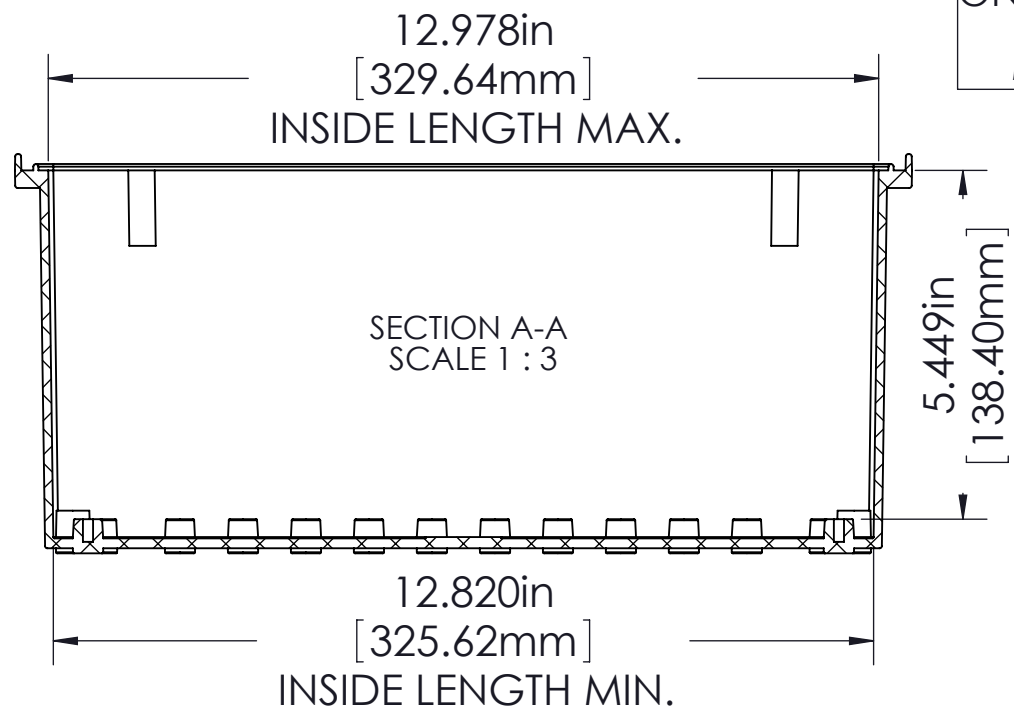

# ASSEMBLY

SCALE 1:4

Ø.157in [4.00mm]  
 FOR M5 x 10mm LG. SELF-TAPPING SCREWS (ABS VERSIONS ONLY)  
 M5 THREADED INSERTS ON ALL OTHER VERSIONS  
 USE M5 x 8mm LG. MACHINE SCREWS.

Ø.157in [4.00mm]  
 FOR M5 x 10mm LG. SELF-TAPPING SCREWS  
 4 PLCS.

NOTES:

- 1) UNIT COMES COMPLETE WITH (4) WALL MOUNTING BRACKETS & (4) M5 x 10mm LG. SELF-TAPPING SCREWS. (NOT SHOWN)
- 2) BOXES DESIGNED TO MEET FOLLOWING STANDARDS: NEMA 1,2,4,4X, AND IEC529-IP65 REQUIREMENTS.

TOLERANCE:

ALL DIMENSIONS HAVE ±0.039in [±1mm] TOLERANCE UNLESS OTHERWISE SPECIFIED.

PART NO.	MATERIAL		USE
	BODY	COVER	
NBF-32024	ABS	ABS	INDOOR
NBF-32124	ABS / PC	ABS / PC	INDOOR
NBF-32224	ABS / PC	CLEAR PC	INDOOR
NBF-32324	PBT / PC	PBT / PC	OUTDOOR
NBF-32424	PBT / PC	CLEAR PC	OUTDOOR