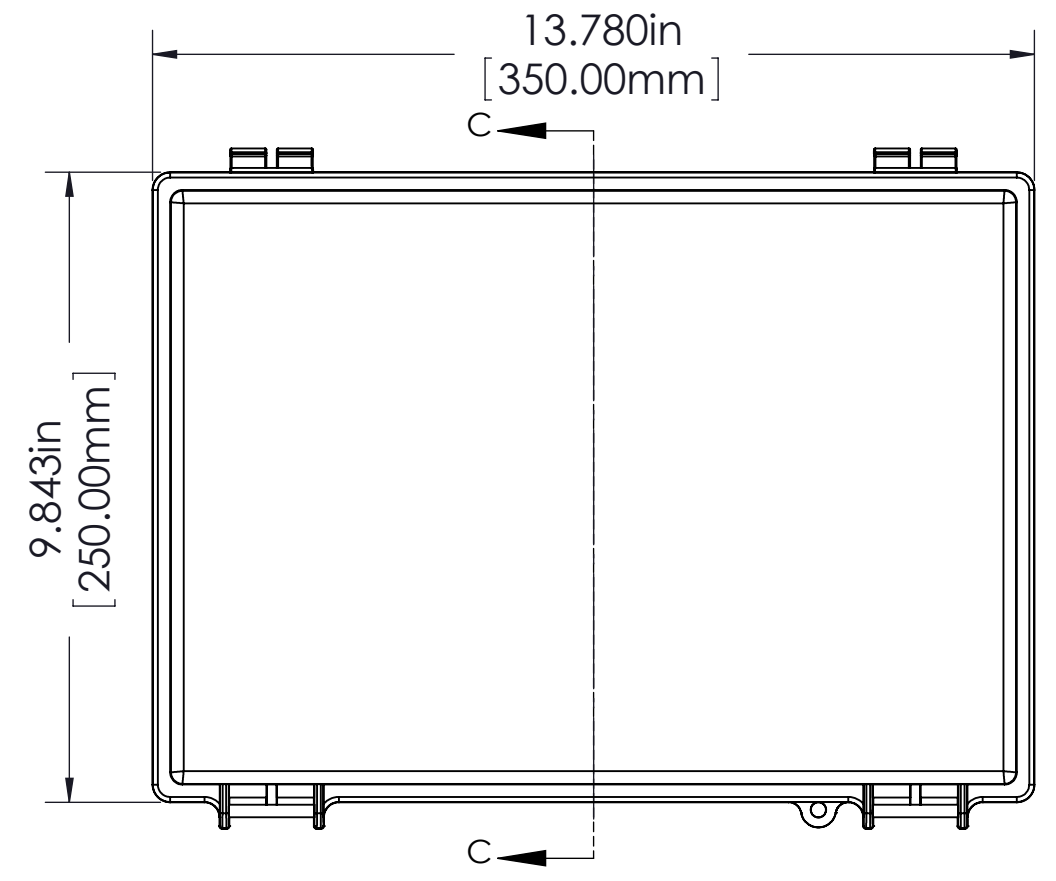

# ASSEMBLY

SCALE 1:4

Ø.157in [4.00mm]  
 FOR M5 x 10mm LG. SELF-TAPPING SCREWS (ABS VERSIONS ONLY)  
 M5 THREADED INSERTS ON ALL OTHER VERSIONS  
 USE M5 x 8mm LG. MACHINE SCREWS.

Ø.157in [4.00mm]  
 FOR M5 x 10mm LG. SELF-TAPPING SCREWS  
 4 PLCS.

NOTES:

- 1) UNIT COMES COMPLETE WITH (4) WALL MOUNTING BRACKETS & (4) M5 x 10mm LG. SELF-TAPPING SCREWS. (NOT SHOWN)
- 2) BOXES DESIGNED TO MEET FOLLOWING STANDARDS: NEMA 1,2,4,4X, AND IEC529-IP65 REQUIREMENTS.