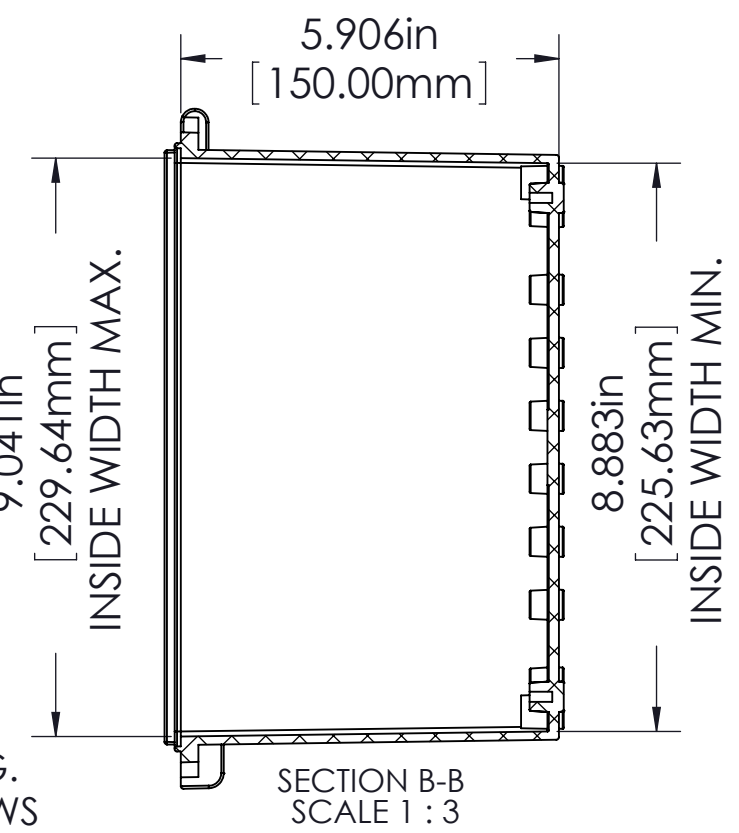

# ASSEMBLY

SCALE 1:4

Ø.157in [4.00mm]  
 FOR M5 x 10mm LG. SELF-TAPPING SCREWS (ABS VERSIONS ONLY)  
 M5 THREADED INSERTS ON ALL OTHER VERSIONS  
 USE M5 x 8mm LG. MACHINE SCREWS.

Ø.157in [4.00mm]  
 FOR M5 x 10mm LG. SELF-TAPPING SCREWS  
 4 PLCS.

NOTES:

- 1) UNIT COMES COMPLETE WITH (4) WALL MOUNTING BRACKETS & (4) M5 x 10mm LG. SELF-TAPPING SCREWS. (NOT SHOWN)
- 2) BOXES DESIGNED TO MEET FOLLOWING STANDARDS: NEMA 1,2,4,4X, AND IEC529-IP65 REQUIREMENTS.

TOLERANCE:

ALL DIMENSIONS HAVE ±0.039in [±1mm] TOLERANCE UNLESS OTHERWISE SPECIFIED.

PART NO.	MATERIAL		USE
	BODY	COVER	
NBF-32024	ABS	ABS	INDOOR
NBF-32124	ABS / PC	ABS / PC	INDOOR
NBF-32224	ABS / PC	CLEAR PC	INDOOR
NBF-32324	PBT / PC	PBT / PC	OUTDOOR
NBF-32424	PBT / PC	CLEAR PC	OUTDOOR