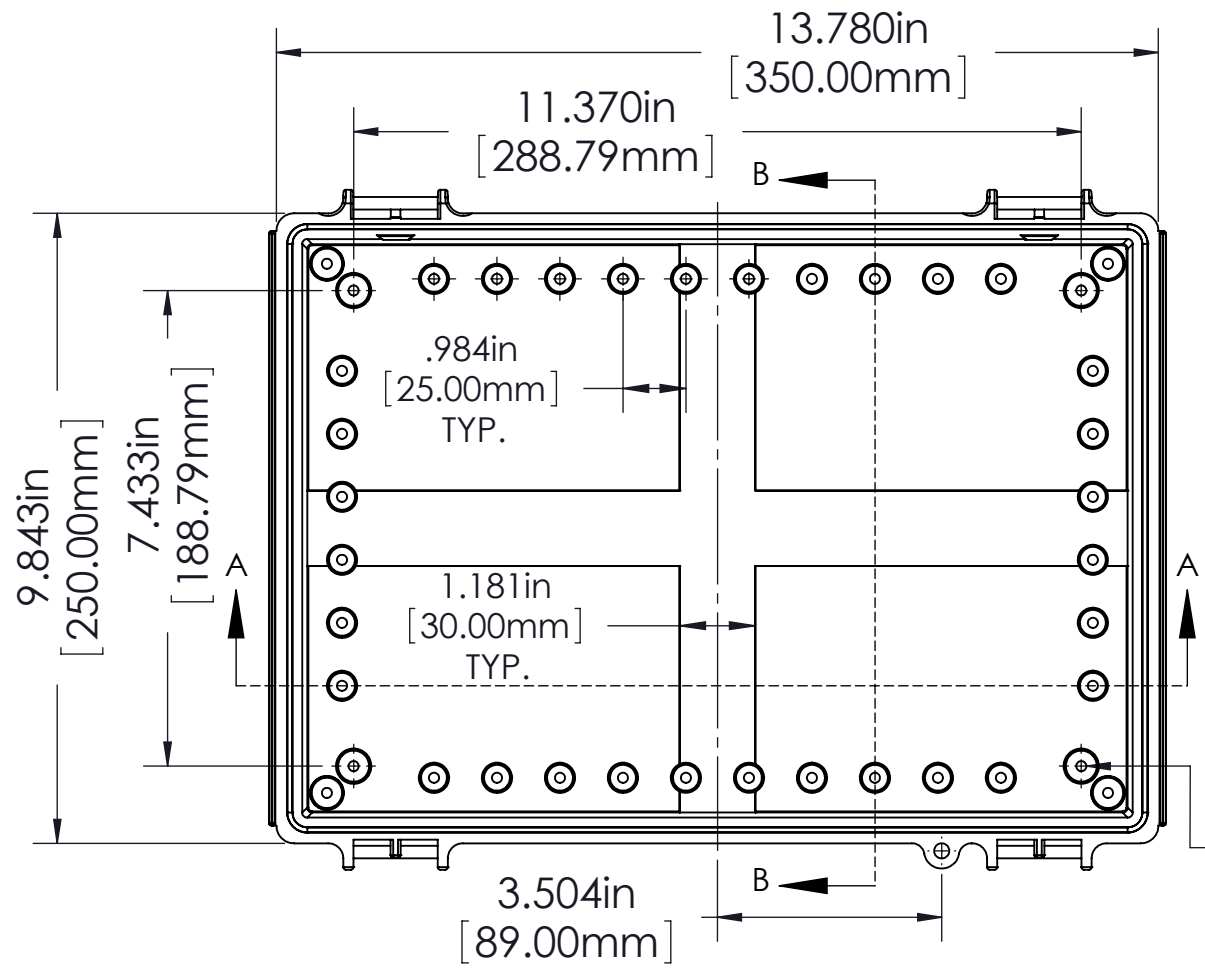

MATERIAL	FLAMMABILITY RATING	CONTINUOUS OPERATING TEMP.
ABS	UL94-HB	-40°C ~ +60°C / -40°F ~ 140°F
CLEAR PC	UL94-V0 UV STABILIZED	-40°C ~ +130°C / -40°F ~ 266°F
ABS / PC BLEND	UL94-5VA	-40°C ~ +85°C / -40°F ~ 185°F
PBT / PC BLEND	UL94-5VA + UV (f1)	-40°C ~ +75°C / -40°F ~ 167°F

FINISH:
BODY _____ LIGHT GRAY
COVER _____ LIGHT GRAY OR CLEAR
LATCHES & HINGES _____ PLASTIC
WALL MOUNTING BRACKETS__ STAINLESS STEEL & HARDWARE

COVER