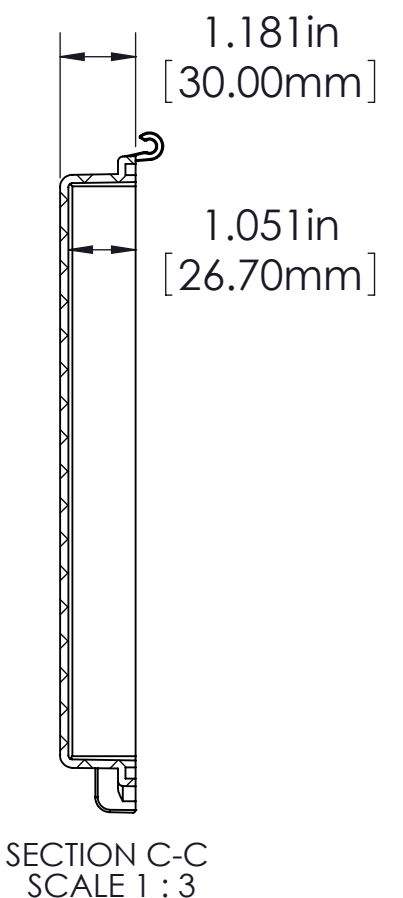

# ASSEMBLY

SCALE 1:4

Ø.157in [4.00mm]  
 FOR M5 x 10mm LG. SELF-TAPPING SCREWS (ABS VERSIONS ONLY)  
 M5 THREADED INSERTS ON ALL OTHER VERSIONS  
 USE M5 x 8mm LG. MACHINE SCREWS.

Ø.157in [4.00mm]  
 FOR M5 x 10mm LG. SELF-TAPPING SCREWS  
 4 PLCS.

TOLERANCE:

ALL DIMENSIONS HAVE ±0.039in [±1mm] TOLERANCE UNLESS OTHERWISE SPECIFIED.

PART NO.	MATERIAL		USE
	BODY	COVER	
NBF-32024	ABS	ABS	INDOOR
NBF-32124	ABS / PC	ABS / PC	INDOOR
NBF-32224	ABS / PC	CLEAR PC	INDOOR
NBF-32324	PBT / PC	PBT / PC	OUTDOOR
NBF-32424	PBT / PC	CLEAR PC	OUTDOOR