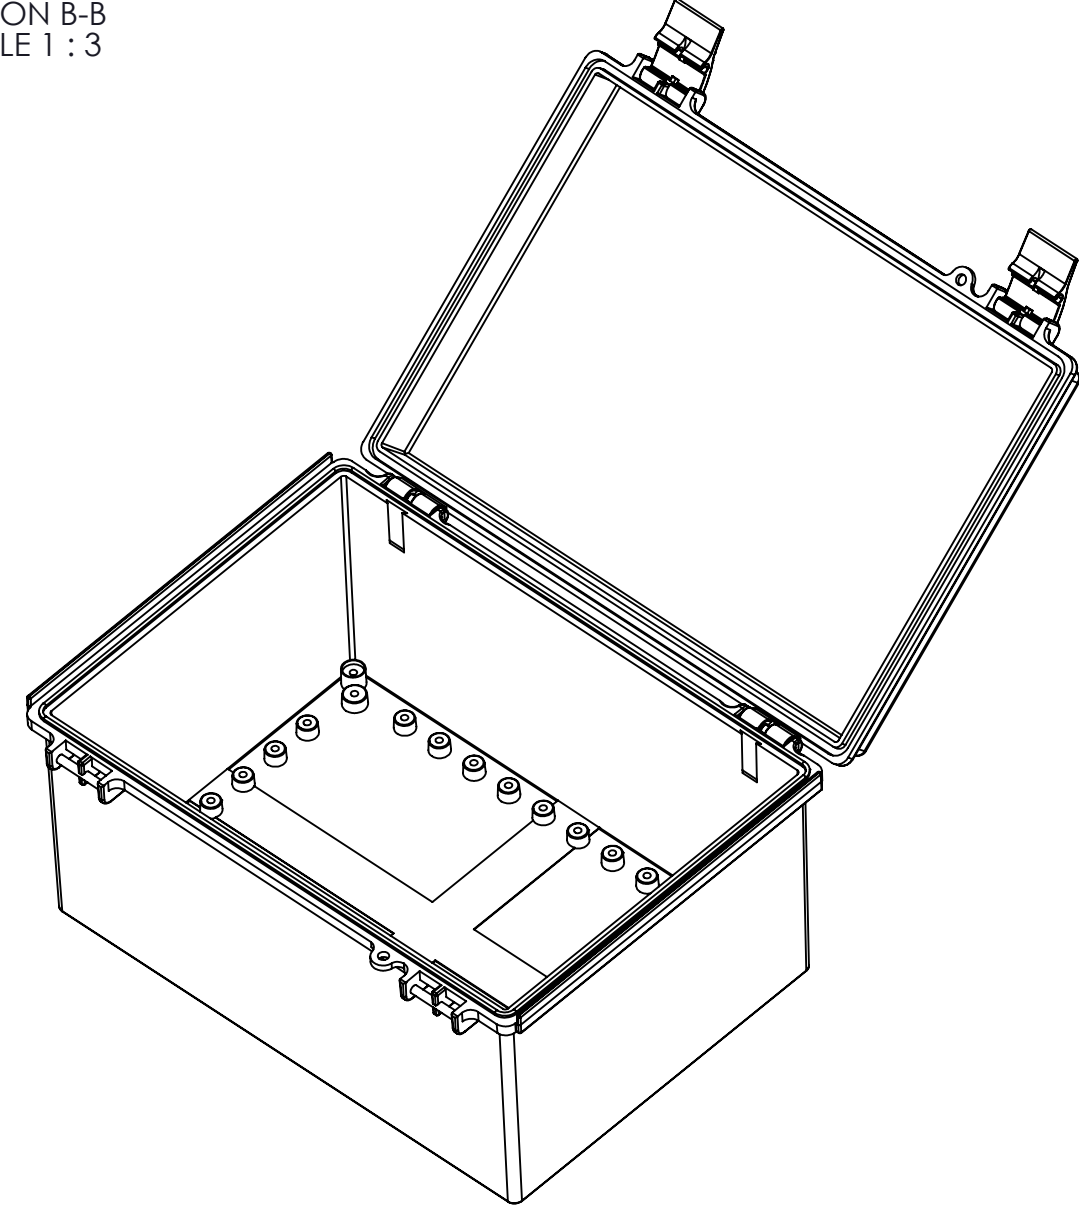

# COVER

# BODY

# ASSEMBLY

SCALE 1:4

Ø.157in [4.00mm]  
 FOR M5 x 10mm LG. SELF-TAPPING SCREWS (ABS VERSIONS ONLY)  
 M5 THREADED INSERTS ON ALL OTHER VERSIONS  
 USE M5 x 8mm LG. MACHINE SCREWS.

Ø.157in [4.00mm]  
 FOR M5 x 10mm LG. SELF-TAPPING SCREWS  
 4 PLCS.

NOTES:

- 1) UNIT COMES COMPLETE WITH (4) WALL MOUNTING BRACKETS & (4) M5 x 10mm LG. SELF-TAPPING SCREWS. (NOT SHOWN)
- 2) BOXES DESIGNED TO MEET FOLLOWING STANDARDS: NEMA 1,2,4,4X, AND IEC529-IP65 REQUIREMENTS.