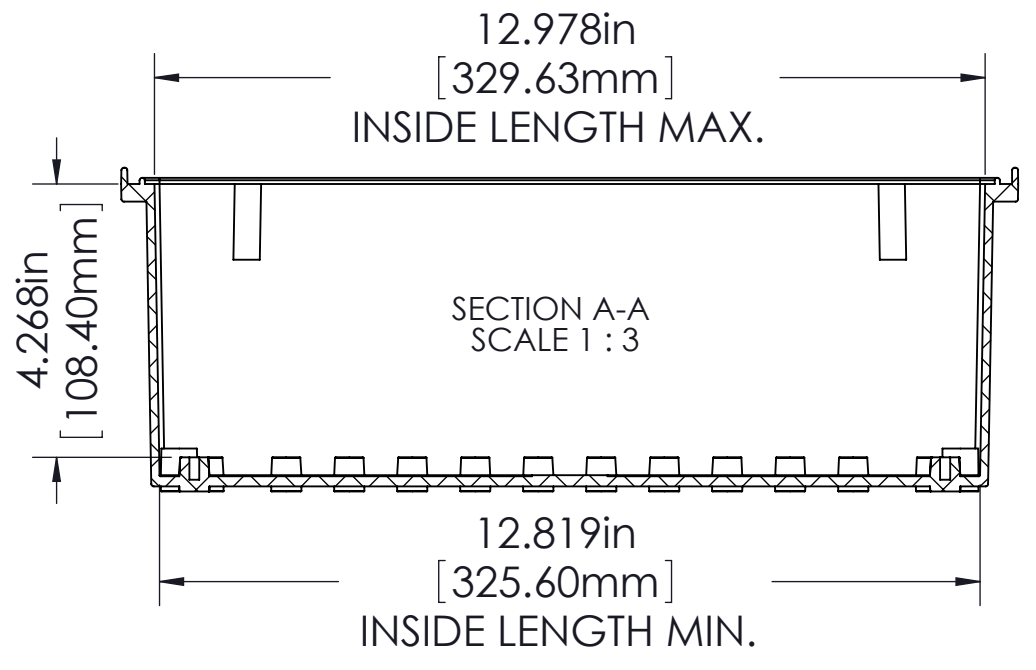

## COVER

SECTION C-C  
SCALE 1:3

## BODY

SECTION B-B  
SCALE 1:3

Ø.157in [4.00mm]  
 FOR M5 x 10mm LG. SELF-TAPPING SCREWS (ABS VERSIONS ONLY)  
 M5 THREADED INSERTS ON ALL OTHER VERSIONS USE M5 x 8mm LG. MACHINE SCREWS.

SECTION A-A  
SCALE 1:3

Ø.157in [4.00mm]  
 FOR M5 x 10mm LG. SELF-TAPPING SCREWS  
 4 PLCS.