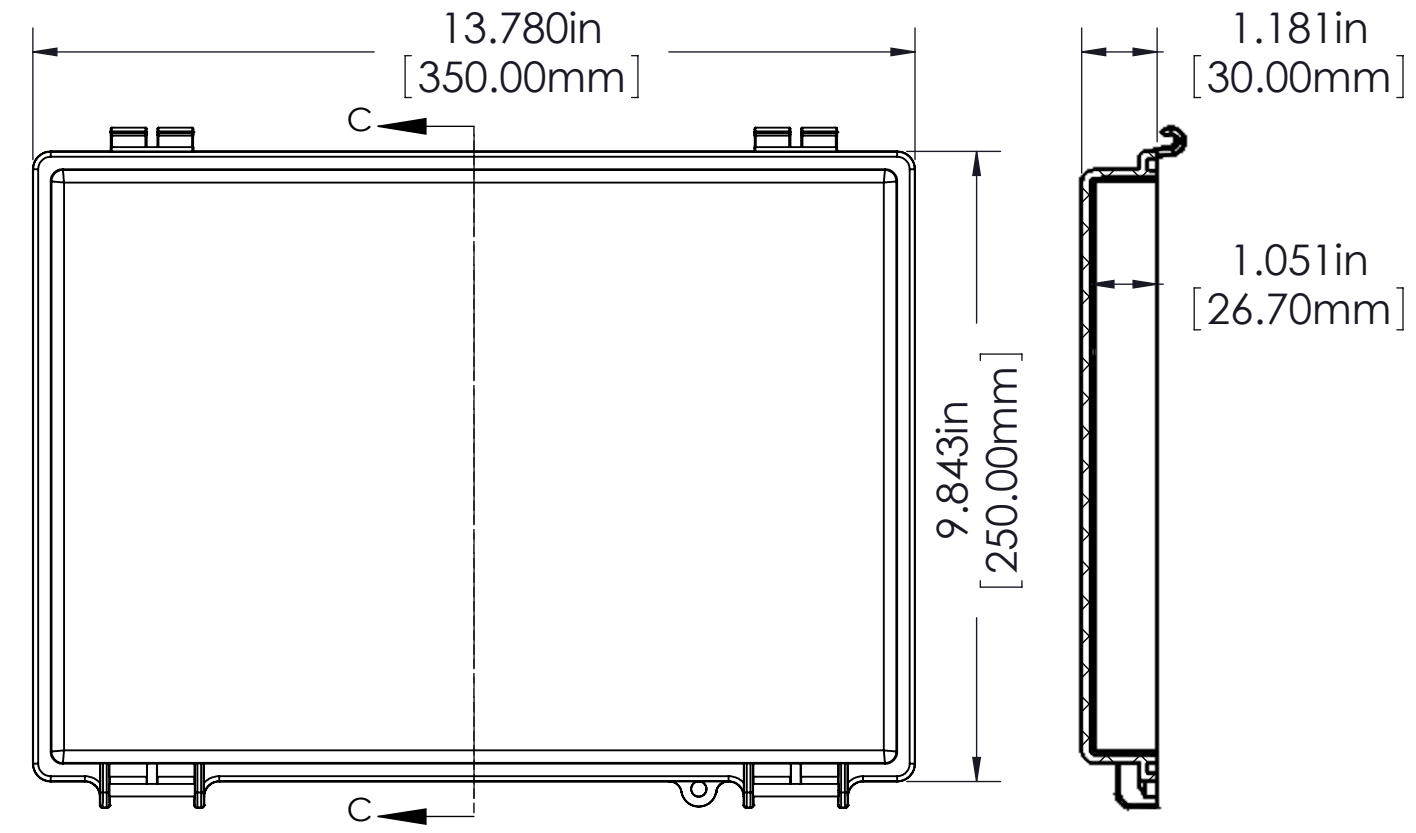

## COVER

SECTION C-C  
SCALE 1:3

## BODY

SECTION B-B  
SCALE 1:3

Ø.157in [4.00mm]  
 FOR M5 x 10mm LG. SELF-TAPPING SCREWS (ABS VERSIONS ONLY)  
 M5 THREADED INSERTS ON ALL OTHER VERSIONS USE M5 x 8mm LG. MACHINE SCREWS.

SECTION A-A  
SCALE 1:3

Ø.157in [4.00mm]  
 FOR M5 x 10mm LG. SELF-TAPPING SCREWS  
 4 PLCS.