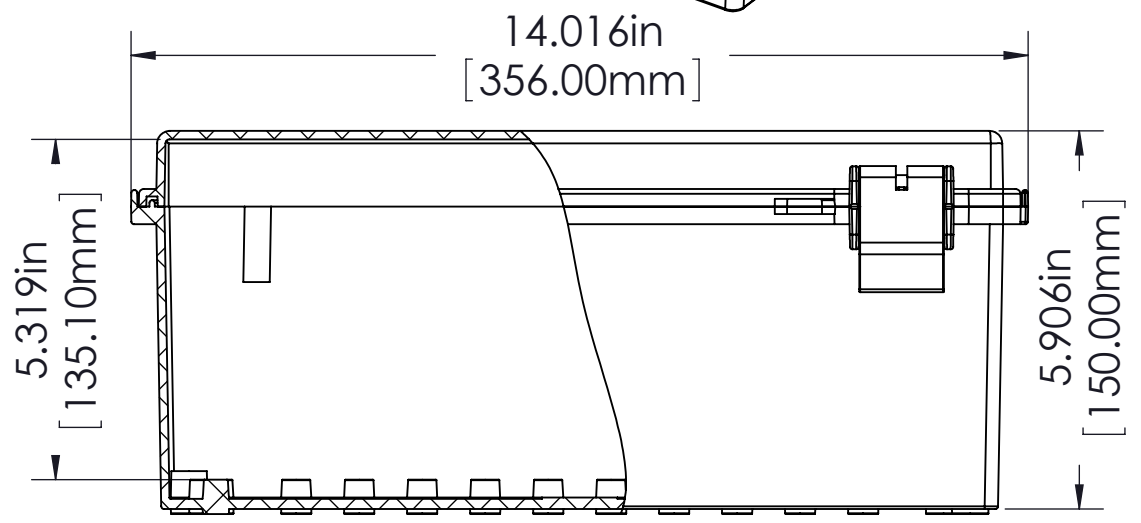

## COVER

SECTION C-C  
SCALE 1:3

## BODY

SECTION B-B  
SCALE 1:3

Ø.157in [4.00mm]  
 FOR M5 x 10mm LG. SELF-TAPPING SCREWS (ABS VERSIONS ONLY)  
 M5 THREADED INSERTS ON ALL OTHER VERSIONS USE M5 x 8mm LG. MACHINE SCREWS.

SECTION A-A  
SCALE 1:3

Ø.157in [4.00mm]  
 FOR M5 x 10mm LG. SELF-TAPPING SCREWS  
 4 PLCS.

### NOTES:

- 1) UNIT COMES COMPLETE WITH (4) WALL MOUNTING BRACKETS & (4) M5 x 10mm LG. SELF-TAPPING SCREWS. (NOT SHOWN)
- 2) BOXES DESIGNED TO MEET FOLLOWING STANDARDS: NEMA 1,2,4,4X, AND IEC529-IP65 REQUIREMENTS.