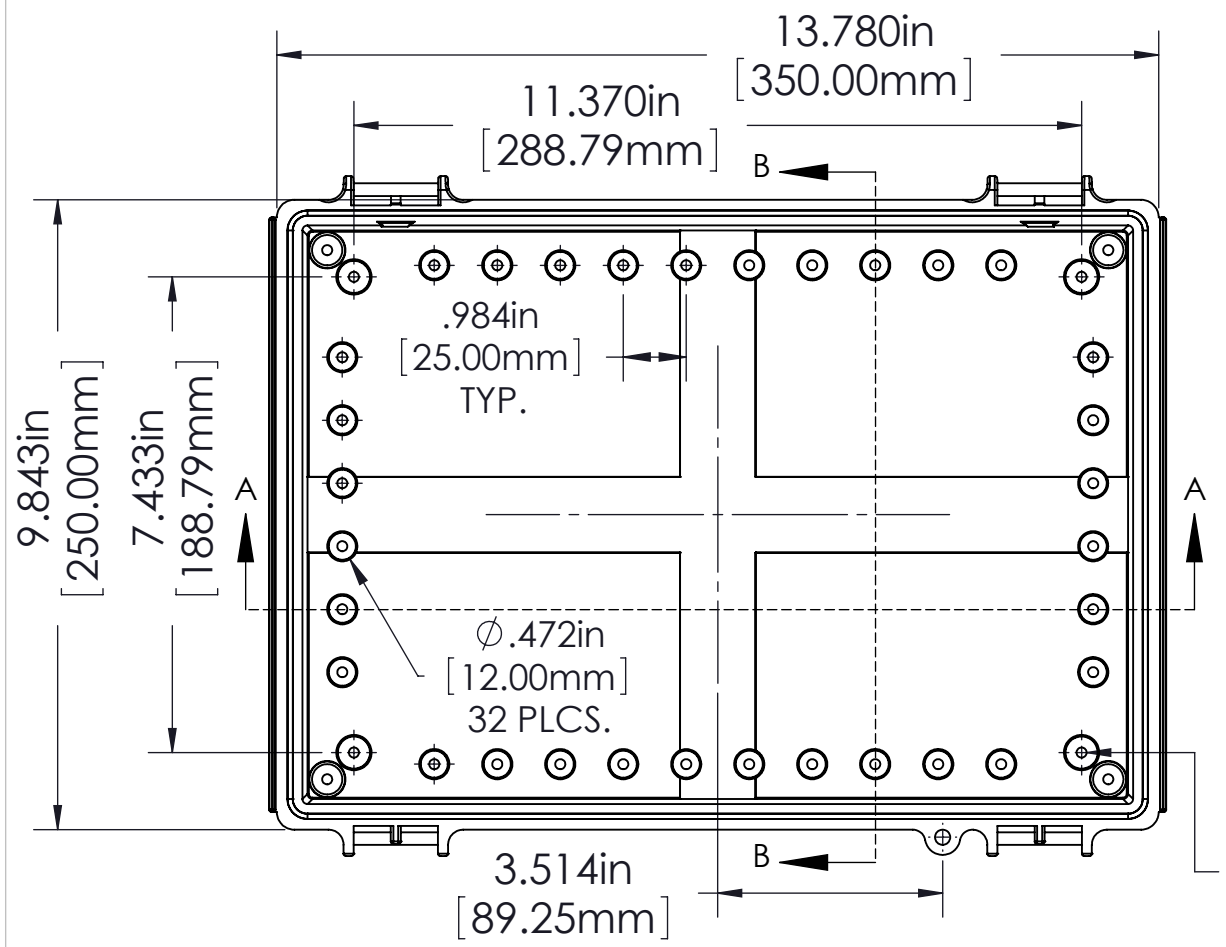

## COVER

SECTION C-C  
SCALE 1:3

## BODY

SECTION B-B  
SCALE 1:3

Ø.157in [4.00mm]  
 FOR M5 x 10mm LG. SELF-TAPPING SCREWS (ABS VERSIONS ONLY)  
 M5 THREADED INSERTS ON ALL OTHER VERSIONS USE M5 x 8mm LG. MACHINE SCREWS.

SECTION A-A  
SCALE 1:3

Ø.157in [4.00mm]  
 FOR M5 x 10mm LG. SELF-TAPPING SCREWS  
 4 PLCS.

### NOTES:

- 1) UNIT COMES COMPLETE WITH (4) WALL MOUNTING BRACKETS & (4) M5 x 10mm LG. SELF-TAPPING SCREWS. (NOT SHOWN)
- 2) BOXES DESIGNED TO MEET FOLLOWING STANDARDS: NEMA 1,2,4,4X, AND IEC529-IP65 REQUIREMENTS.