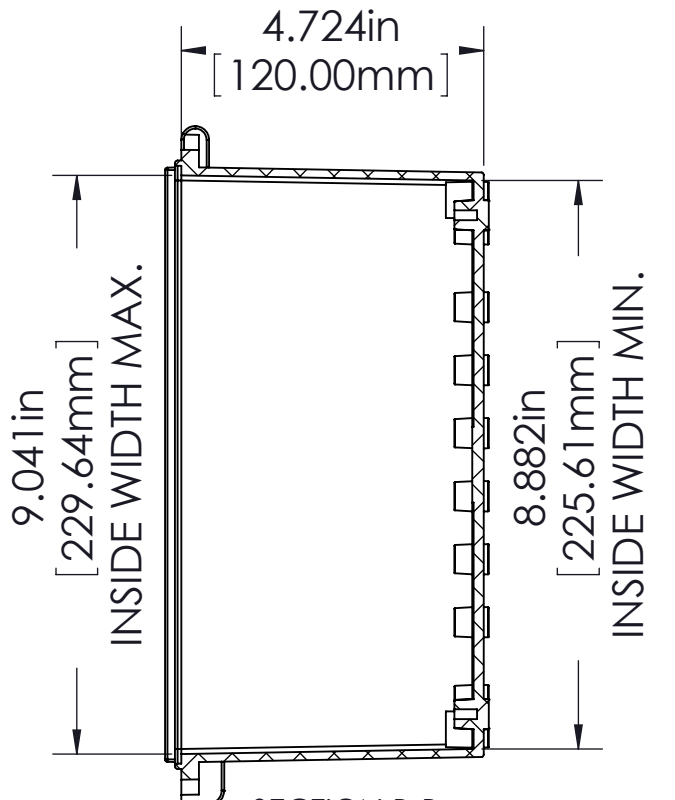

## COVER

SECTION C-C  
SCALE 1:3

## BODY

SECTION B-B  
SCALE 1:3

Ø.157in [4.00mm]  
 FOR M5 x 10mm LG. SELF-TAPPING SCREWS (ABS VERSIONS ONLY)  
 M5 THREADED INSERTS ON ALL OTHER VERSIONS USE M5 x 8mm LG. MACHINE SCREWS.

SECTION A-A  
SCALE 1:3

Ø.157in [4.00mm]  
 FOR M5 x 10mm LG. SELF-TAPPING SCREWS  
 4 PLCS.

### TOLERANCE:

ALL DIMENSIONS HAVE ±0.039in [±1mm] TOLERANCE UNLESS OTHERWISE SPECIFIED.

PART NO.	MATERIAL		USE
	BODY	COVER	
NBF-32022	ABS	ABS	INDOOR
NBF-32122	ABS / PC	ABS / PC	INDOOR
NBF-32222	ABS / PC	CLEAR PC	INDOOR
NBF-32322	PBT / PC	PBT / PC	OUTDOOR
NBF-32422	PBT / PC	CLEAR PC	OUTDOOR