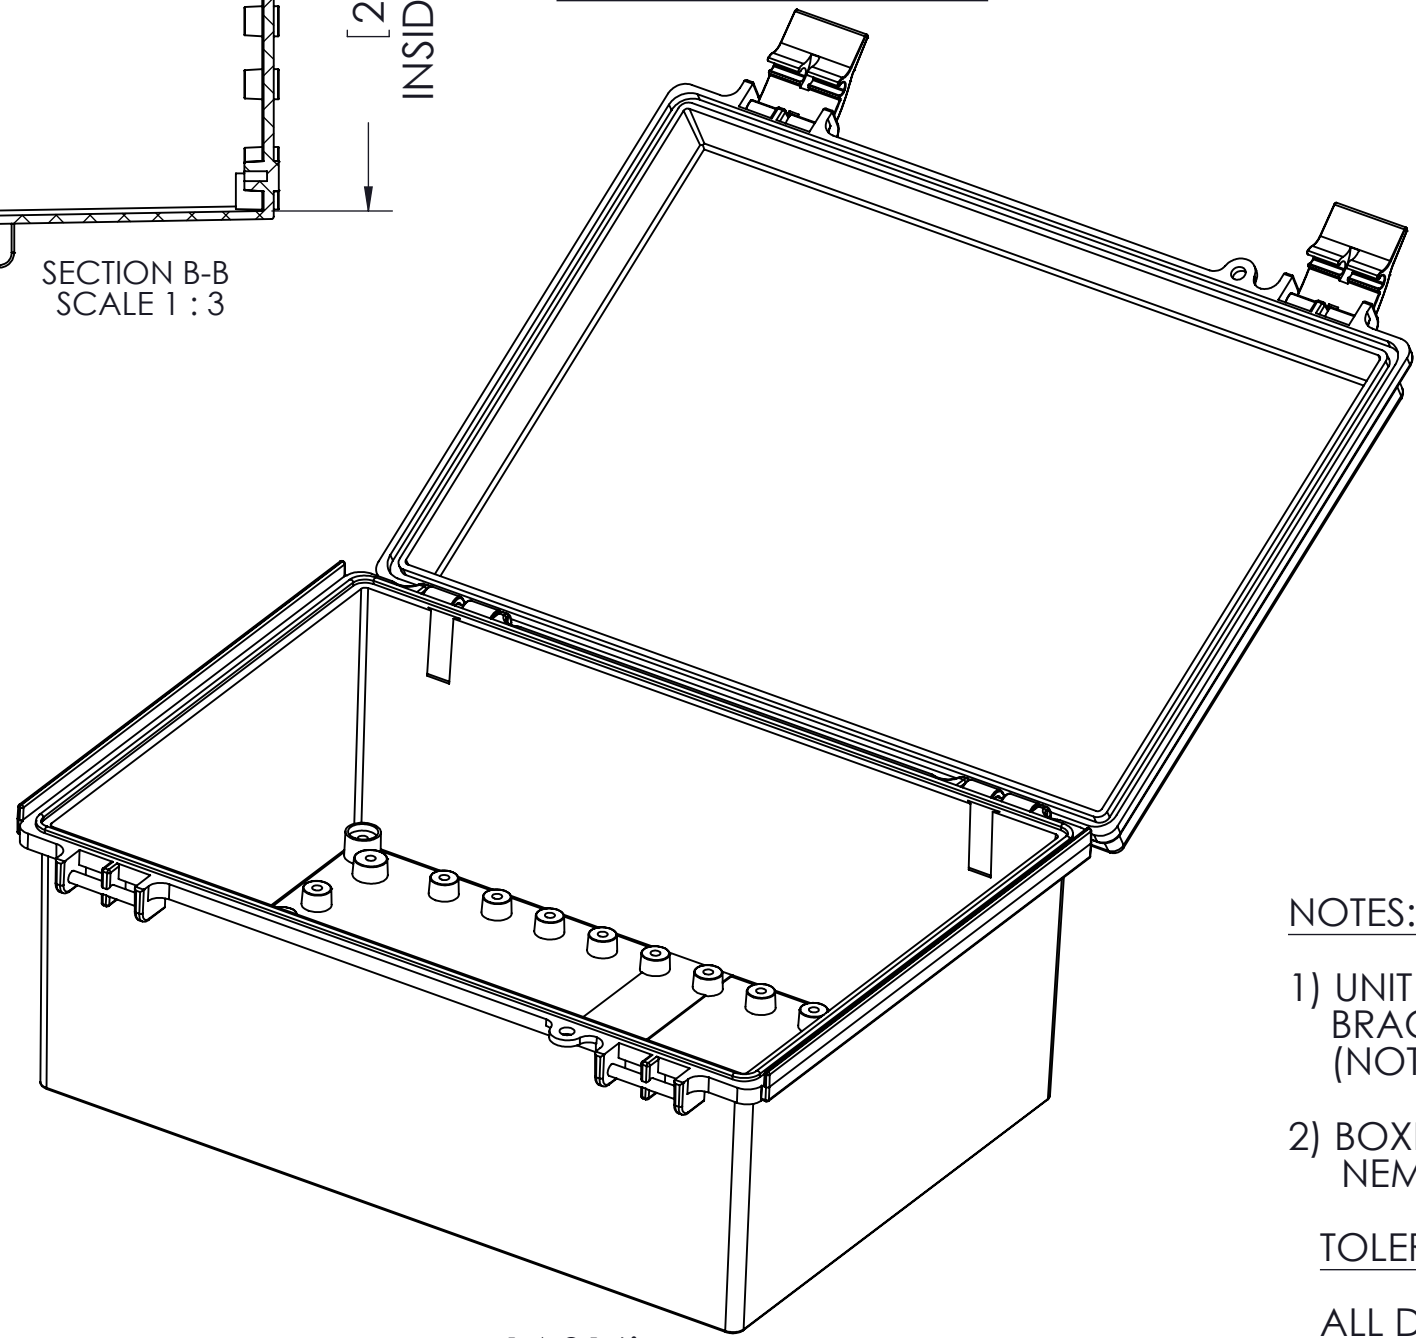

## COVER

SECTION C-C  
SCALE 1:3

## BODY

SECTION B-B  
SCALE 1:3

Ø.157in [4.00mm]  
 FOR M5 x 10mm LG. SELF-TAPPING SCREWS (ABS VERSIONS ONLY)  
 M5 THREADED INSERTS ON ALL OTHER VERSIONS USE M5 x 8mm LG. MACHINE SCREWS.

SECTION A-A  
SCALE 1:3

Ø.157in [4.00mm]  
 FOR M5 x 10mm LG. SELF-TAPPING SCREWS  
 4 PLCS.

### NOTES:

- 1) UNIT COMES COMPLETE WITH (4) WALL MOUNTING BRACKETS & (4) M5 x 10mm LG. SELF-TAPPING SCREWS. (NOT SHOWN)
- 2) BOXES DESIGNED TO MEET FOLLOWING STANDARDS: NEMA 1,2,4,4X, AND IEC529-IP65 REQUIREMENTS.