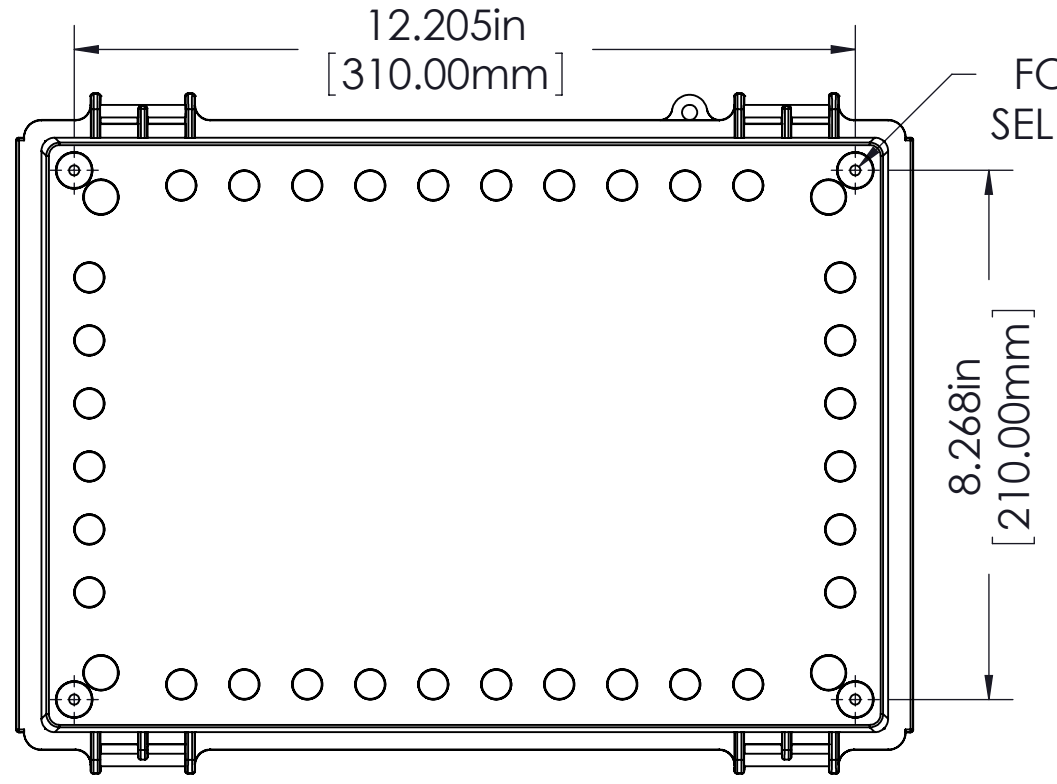

## COVER

SECTION C-C  
SCALE 1:3

## BODY

SECTION B-B  
SCALE 1:3

Ø.157in [4.00mm]  
 FOR M5 x 10mm LG. SELF-TAPPING SCREWS (ABS VERSIONS ONLY)  
 M5 THREADED INSERTS ON ALL OTHER VERSIONS USE M5 x 8mm LG. MACHINE SCREWS.

SECTION A-A  
SCALE 1:3

Ø.157in [4.00mm]  
 FOR M5 x 10mm LG. SELF-TAPPING SCREWS  
 4 PLCS.

### NOTES:

- 1) UNIT COMES COMPLETE WITH (4) WALL MOUNTING BRACKETS & (4) M5 x 10mm LG. SELF-TAPPING SCREWS. (NOT SHOWN)
- 2) BOXES DESIGNED TO MEET FOLLOWING STANDARDS: NEMA 1,2,4,4X, AND IEC529-IP65 REQUIREMENTS.