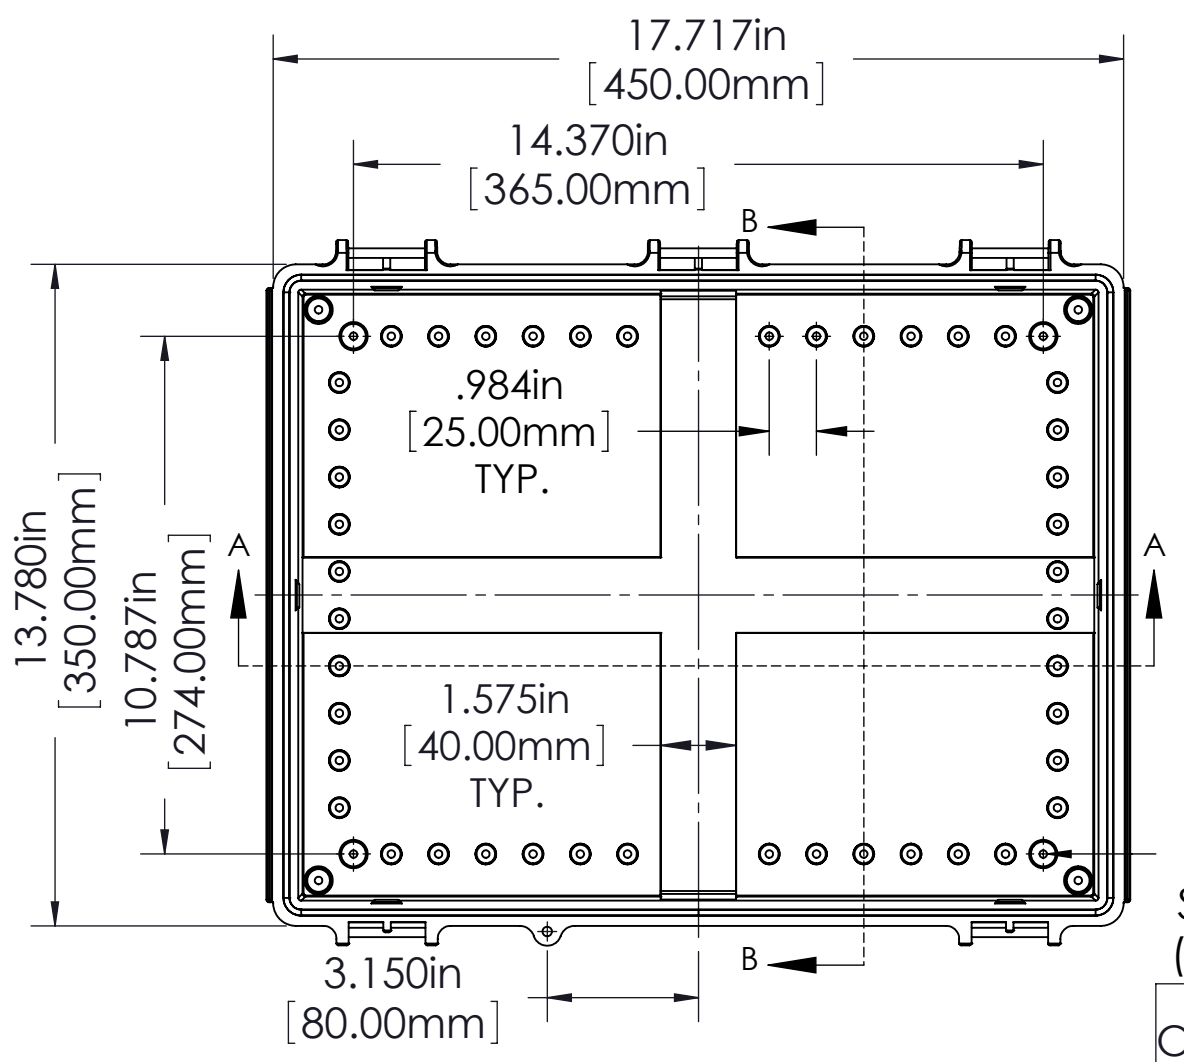

FINISH:
 BODY _____ LIGHT GRAY
 COVER _____ LIGHT GRAY OR CLEAR
 LATCHES & HINGES _____ PLASTIC
 WALL MOUNTING BRACKETS _____ STAINLESS STEEL & HARDWARE

COVER

BODY

Ø.157in [4.00mm]
 FOR M5 x 10mm LG. SELF-TAPPING SCREWS (ABS VERSIONS ONLY)
 M5 THREADED INSERTS ON ALL OTHER VERSIONS USE M5 x 8mm LG. MACHINE SCREWS.

ASSEMBLY

Ø.157in [4.00mm]
 FOR M5 x 10mm LG. SELF-TAPPING SCREWS 4 PLCS.

NOTES:

- UNIT COMES COMPLETE WITH (4) WALL MOUNTING BRACKETS & (4) M5 x 10mm LG. SELF-TAPPING SCREWS. (NOT SHOWN)
- BOXES DESIGNED FOR THE FOLLOWING STANDARDS: NEMA 1,2,4,4X, AND IEC529-IP65 REQUIREMENTS.

TOLERANCE:

ALL DIMENSIONS HAVE ±0.039in [±1mm] TOLERANCE UNLESS OTHERWISE SPECIFIED.

PART NO.	MATERIAL		USE
	BODY	COVER	
NBF-32028	ABS	ABS	INDOOR
NBF-32128	ABS / PC	ABS / PC	INDOOR
NBF-32228	ABS / PC	CLEAR PC	INDOOR
NBF-32328	PBT / PC	PBT / PC	OUTDOOR
NBF-32428	PBT / PC	CLEAR PC	OUTDOOR