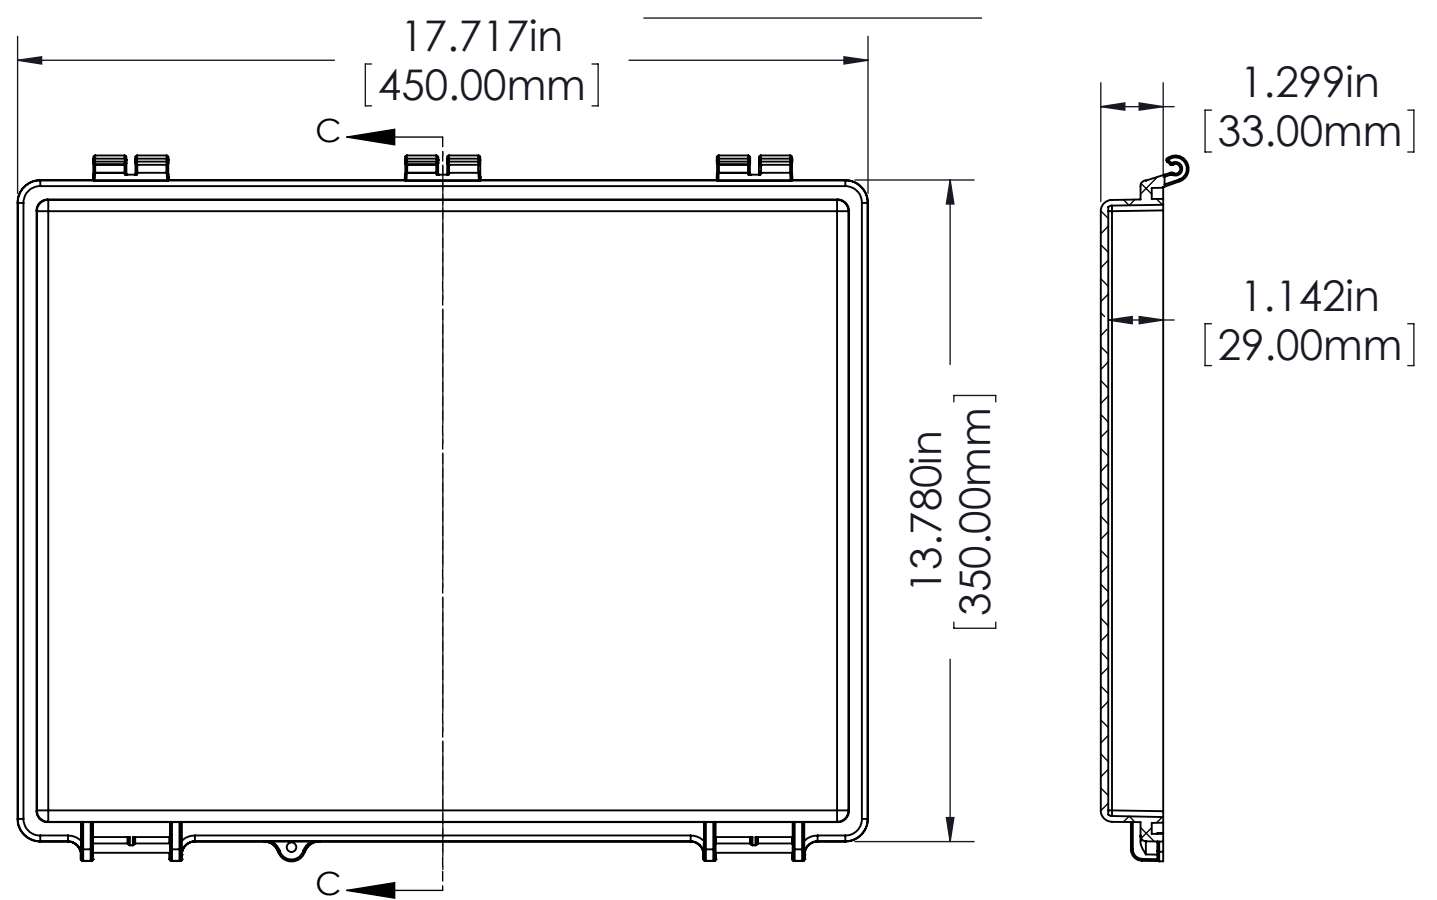

FINISH:
 BODY _____ LIGHT GRAY
 COVER _____ LIGHT GRAY OR CLEAR
 LATCHES & HINGES _____ PLASTIC
 WALL MOUNTING BRACKETS _____ STAINLESS STEEL & HARDWARE

COVER

BODY

Ø.157in [4.00mm]
 FOR M5 x 10mm LG. SELF-TAPPING SCREWS (ABS VERSIONS ONLY)
 M5 THREADED INSERTS ON ALL OTHER VERSIONS USE M5 x 8mm LG. MACHINE SCREWS.

ASSEMBLY

Ø.157in [4.00mm]
 FOR M5 x 10mm LG. SELF-TAPPING SCREWS 4 PLCS.

NOTES:

- UNIT COMES COMPLETE WITH (4) WALL MOUNTING BRACKETS & (4) M5 x 10mm LG. SELF-TAPPING SCREWS. (NOT SHOWN)
- BOXES DESIGNED FOR THE FOLLOWING STANDARDS: NEMA 1,2,4,4X, AND IEC529-IP65 REQUIREMENTS.

TOLERANCE:

ALL DIMENSIONS HAVE ±0.039in [±1mm] TOLERANCE UNLESS OTHERWISE SPECIFIED.

PART NO.	MATERIAL		USE
	BODY	COVER	
NBF-32028	ABS	ABS	INDOOR
NBF-32128	ABS / PC	ABS / PC	INDOOR
NBF-32228	ABS / PC	CLEAR PC	INDOOR
NBF-32328	PBT / PC	PBT / PC	OUTDOOR
NBF-32428	PBT / PC	CLEAR PC	OUTDOOR