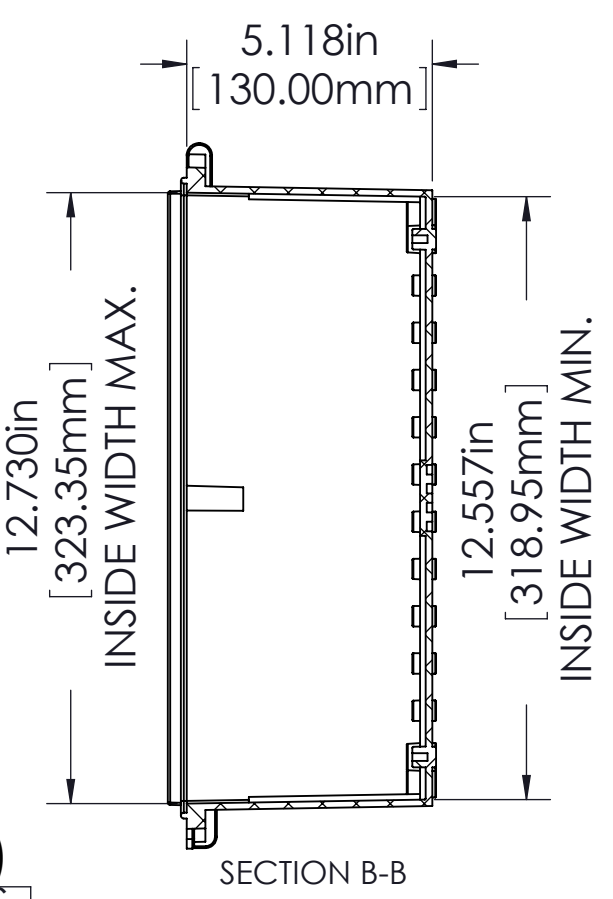

FINISH:
 BODY _____ LIGHT GRAY
 COVER _____ LIGHT GRAY OR CLEAR
 LATCHES & HINGES _____ PLASTIC
 WALL MOUNTING BRACKETS _____ STAINLESS STEEL & HARDWARE

COVER

BODY

Ø.157in [4.00mm]
 FOR M5 x 10mm LG. SELF-TAPPING SCREWS (ABS VERSIONS ONLY)
 M5 THREADED INSERTS ON ALL OTHER VERSIONS USE M5 x 8mm LG. MACHINE SCREWS.

ASSEMBLY

Ø.157in [4.00mm]
 FOR M5 x 10mm LG. SELF-TAPPING SCREWS 4 PLCS.

NOTES:

- UNIT COMES COMPLETE WITH (4) WALL MOUNTING BRACKETS & (4) M5 x 10mm LG. SELF-TAPPING SCREWS. (NOT SHOWN)
- BOXES DESIGNED FOR THE FOLLOWING STANDARDS: NEMA 1,2,4,4X, AND IEC529-IP65 REQUIREMENTS.

TOLERANCE:

ALL DIMENSIONS HAVE ±0.039in [±1mm] TOLERANCE UNLESS OTHERWISE SPECIFIED.

PART NO.	MATERIAL		USE
	BODY	COVER	
NBF-32028	ABS	ABS	INDOOR
NBF-32128	ABS / PC	ABS / PC	INDOOR
NBF-32228	ABS / PC	CLEAR PC	INDOOR
NBF-32328	PBT / PC	PBT / PC	OUTDOOR
NBF-32428	PBT / PC	CLEAR PC	OUTDOOR