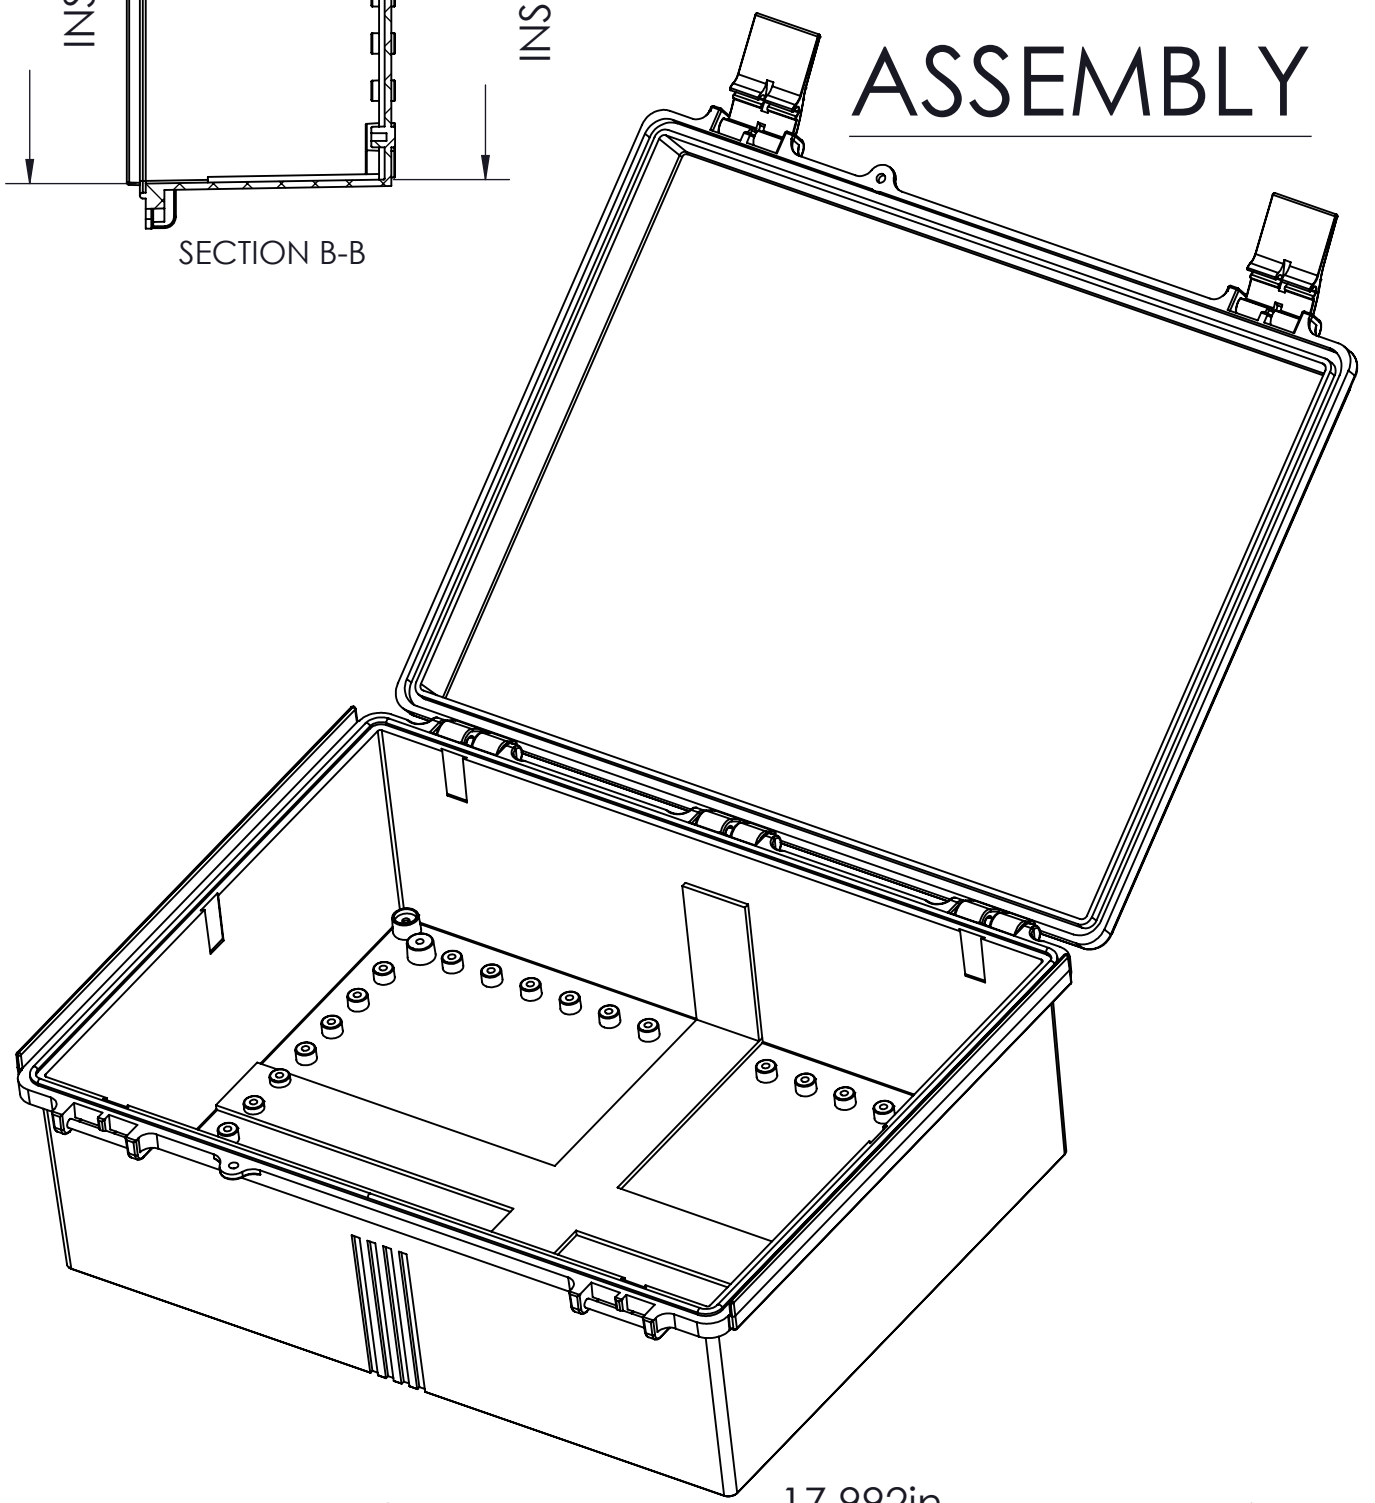

FINISH:
 BODY _____ LIGHT GRAY
 COVER _____ LIGHT GRAY OR CLEAR
 LATCHES & HINGES _____ PLASTIC
 WALL MOUNTING BRACKETS _____ STAINLESS STEEL & HARDWARE

COVER

BODY

Ø.157in [4.00mm]
 FOR M5 x 10mm LG. SELF-TAPPING SCREWS (ABS VERSIONS ONLY)
 M5 THREADED INSERTS ON ALL OTHER VERSIONS USE M5 x 8mm LG. MACHINE SCREWS.

ASSEMBLY

Ø.157in [4.00mm]
 FOR M5 x 10mm LG. SELF-TAPPING SCREWS 4 PLCS.

NOTES:

- UNIT COMES COMPLETE WITH (4) WALL MOUNTING BRACKETS & (4) M5 x 10mm LG. SELF-TAPPING SCREWS. (NOT SHOWN)
- BOXES DESIGNED FOR THE FOLLOWING STANDARDS: NEMA 1,2,4,4X, AND IEC529-IP65 REQUIREMENTS.

TOLERANCE:

ALL DIMENSIONS HAVE ±0.039in [±1mm] TOLERANCE UNLESS OTHERWISE SPECIFIED.

PART NO.	MATERIAL		USE
	BODY	COVER	
NBF-32028	ABS	ABS	INDOOR
NBF-32128	ABS / PC	ABS / PC	INDOOR
NBF-32228	ABS / PC	CLEAR PC	INDOOR
NBF-32328	PBT / PC	PBT / PC	OUTDOOR
NBF-32428	PBT / PC	CLEAR PC	OUTDOOR