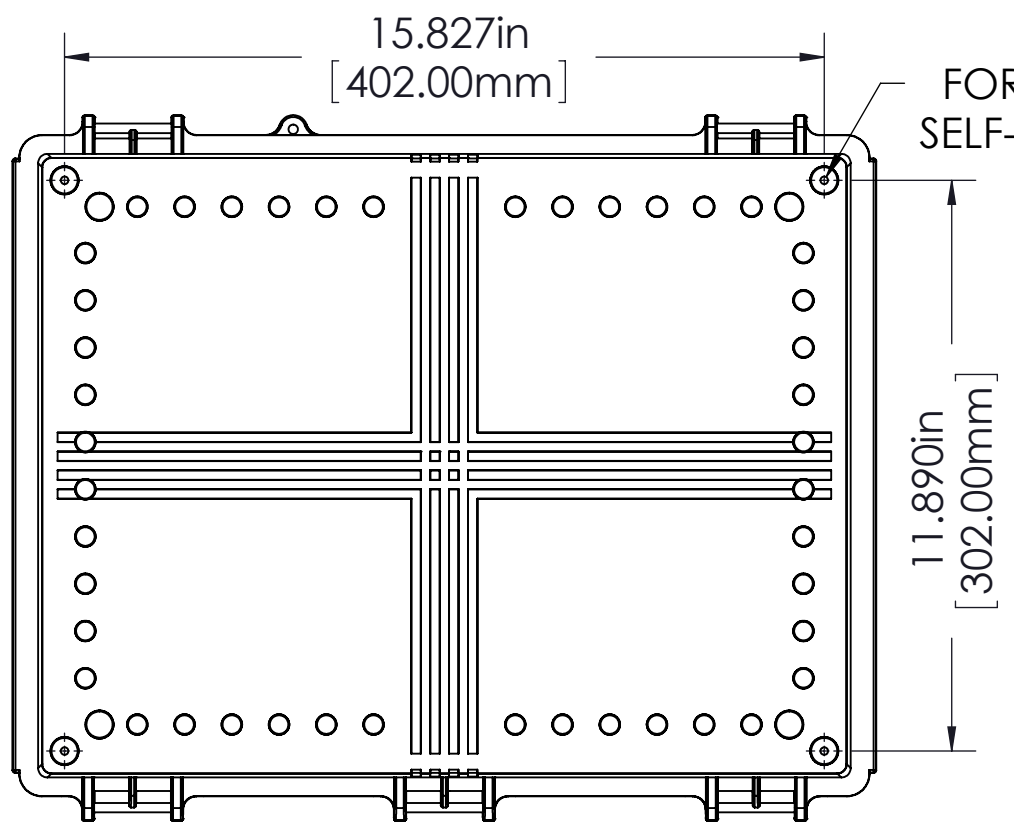

FINISH:
 BODY _____ LIGHT GRAY
 COVER _____ LIGHT GRAY OR CLEAR
 LATCHES & HINGES _____ PLASTIC
 WALL MOUNTING BRACKETS _____ STAINLESS STEEL & HARDWARE

COVER

BODY

Ø.157in [4.00mm]
 FOR M5 x 10mm LG. SELF-TAPPING SCREWS (ABS VERSIONS ONLY)
 M5 THREADED INSERTS ON ALL OTHER VERSIONS USE M5 x 8mm LG. MACHINE SCREWS.

ASSEMBLY

Ø.157in [4.00mm]
 FOR M5 x 10mm LG. SELF-TAPPING SCREWS 4 PLCS.

NOTES:

- UNIT COMES COMPLETE WITH (4) WALL MOUNTING BRACKETS & (4) M5 x 10mm LG. SELF-TAPPING SCREWS. (NOT SHOWN)
- BOXES DESIGNED FOR THE FOLLOWING STANDARDS: NEMA 1,2,4,4X, AND IEC529-IP65 REQUIREMENTS.

TOLERANCE:

ALL DIMENSIONS HAVE ±0.039in [±1mm] TOLERANCE UNLESS OTHERWISE SPECIFIED.

PART NO.	MATERIAL		USE
	BODY	COVER	
NBF-32028	ABS	ABS	INDOOR
NBF-32128	ABS / PC	ABS / PC	INDOOR
NBF-32228	ABS / PC	CLEAR PC	INDOOR
NBF-32328	PBT / PC	PBT / PC	OUTDOOR
NBF-32428	PBT / PC	CLEAR PC	OUTDOOR