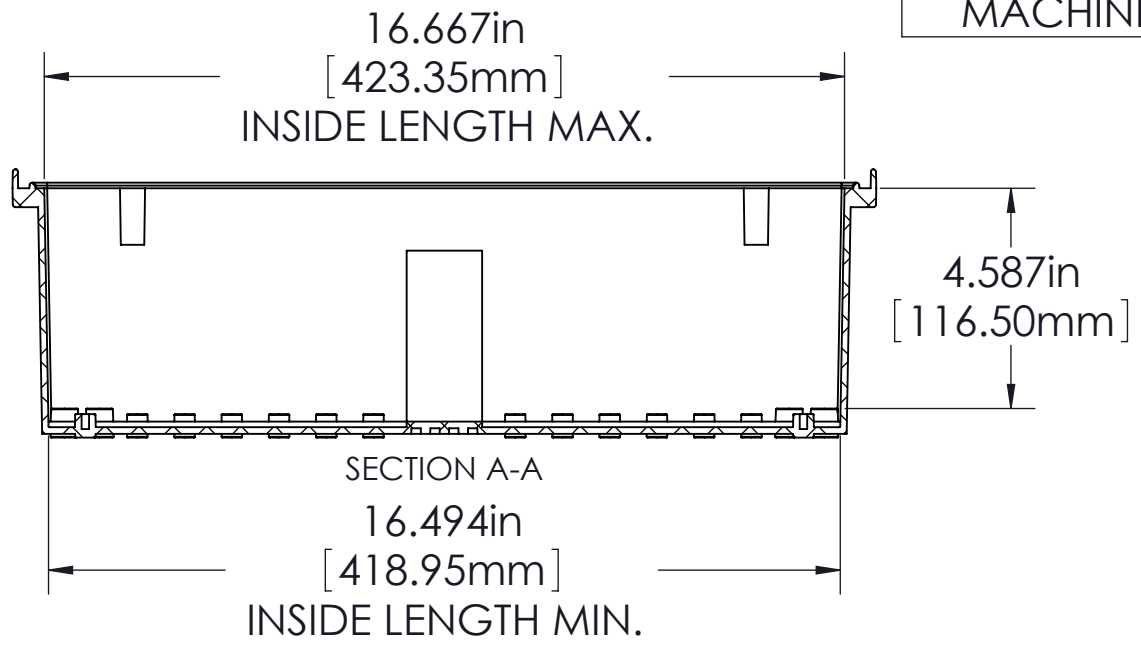

FINISH:
 BODY _____ LIGHT GRAY
 COVER _____ LIGHT GRAY OR CLEAR
 LATCHES & HINGES _____ PLASTIC
 WALL MOUNTING BRACKETS _____ STAINLESS STEEL & HARDWARE

COVER

BODY

Ø.157in [4.00mm]
 FOR M5 x 10mm LG. SELF-TAPPING SCREWS (ABS VERSIONS ONLY)
 M5 THREADED INSERTS ON ALL OTHER VERSIONS USE M5 x 8mm LG. MACHINE SCREWS.

ASSEMBLY

Ø.157in [4.00mm]
 FOR M5 x 10mm LG. SELF-TAPPING SCREWS 4 PLCS.

NOTES:

- UNIT COMES COMPLETE WITH (4) WALL MOUNTING BRACKETS & (4) M5 x 10mm LG. SELF-TAPPING SCREWS. (NOT SHOWN)
- BOXES DESIGNED FOR THE FOLLOWING STANDARDS: NEMA 1,2,4,4X, AND IEC529-IP65 REQUIREMENTS.

TOLERANCE:

ALL DIMENSIONS HAVE ±0.039in [±1mm] TOLERANCE UNLESS OTHERWISE SPECIFIED.

PART NO.	MATERIAL		USE
	BODY	COVER	
NBF-32028	ABS	ABS	INDOOR
NBF-32128	ABS / PC	ABS / PC	INDOOR
NBF-32228	ABS / PC	CLEAR PC	INDOOR
NBF-32328	PBT / PC	PBT / PC	OUTDOOR
NBF-32428	PBT / PC	CLEAR PC	OUTDOOR