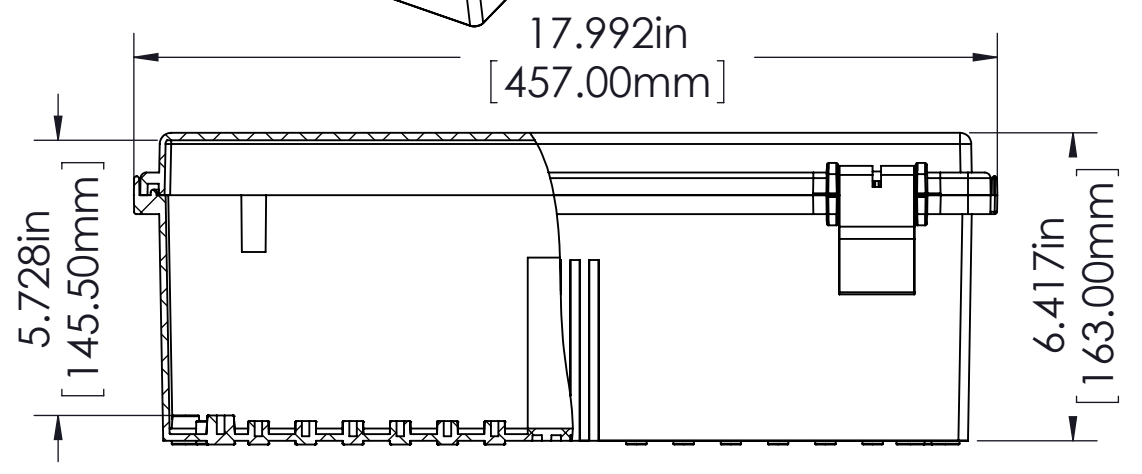

FINISH:
 BODY _____ LIGHT GRAY
 COVER _____ LIGHT GRAY OR CLEAR
 LATCHES & HINGES _____ PLASTIC
 WALL MOUNTING BRACKETS _____ STAINLESS STEEL & HARDWARE

COVER

BODY

Ø.157in [4.00mm]
 FOR M5 x 10mm LG. SELF-TAPPING SCREWS (ABS VERSIONS ONLY)
 M5 THREADED INSERTS ON ALL OTHER VERSIONS USE M5 x 8mm LG. MACHINE SCREWS.

ASSEMBLY

Ø.157in [4.00mm]
 FOR M5 x 10mm LG. SELF-TAPPING SCREWS 4 PLCS.

NOTES:

- UNIT COMES COMPLETE WITH (4) WALL MOUNTING BRACKETS & (4) M5 x 10mm LG. SELF-TAPPING SCREWS. (NOT SHOWN)
- BOXES DESIGNED FOR THE FOLLOWING STANDARDS: NEMA 1,2,4,4X, AND IEC529-IP65 REQUIREMENTS.

TOLERANCE:

ALL DIMENSIONS HAVE ±0.039in [±1mm] TOLERANCE UNLESS OTHERWISE SPECIFIED.

PART NO.	MATERIAL		USE
	BODY	COVER	
NBF-32028	ABS	ABS	INDOOR
NBF-32128	ABS / PC	ABS / PC	INDOOR
NBF-32228	ABS / PC	CLEAR PC	INDOOR
NBF-32328	PBT / PC	PBT / PC	OUTDOOR
NBF-32428	PBT / PC	CLEAR PC	OUTDOOR