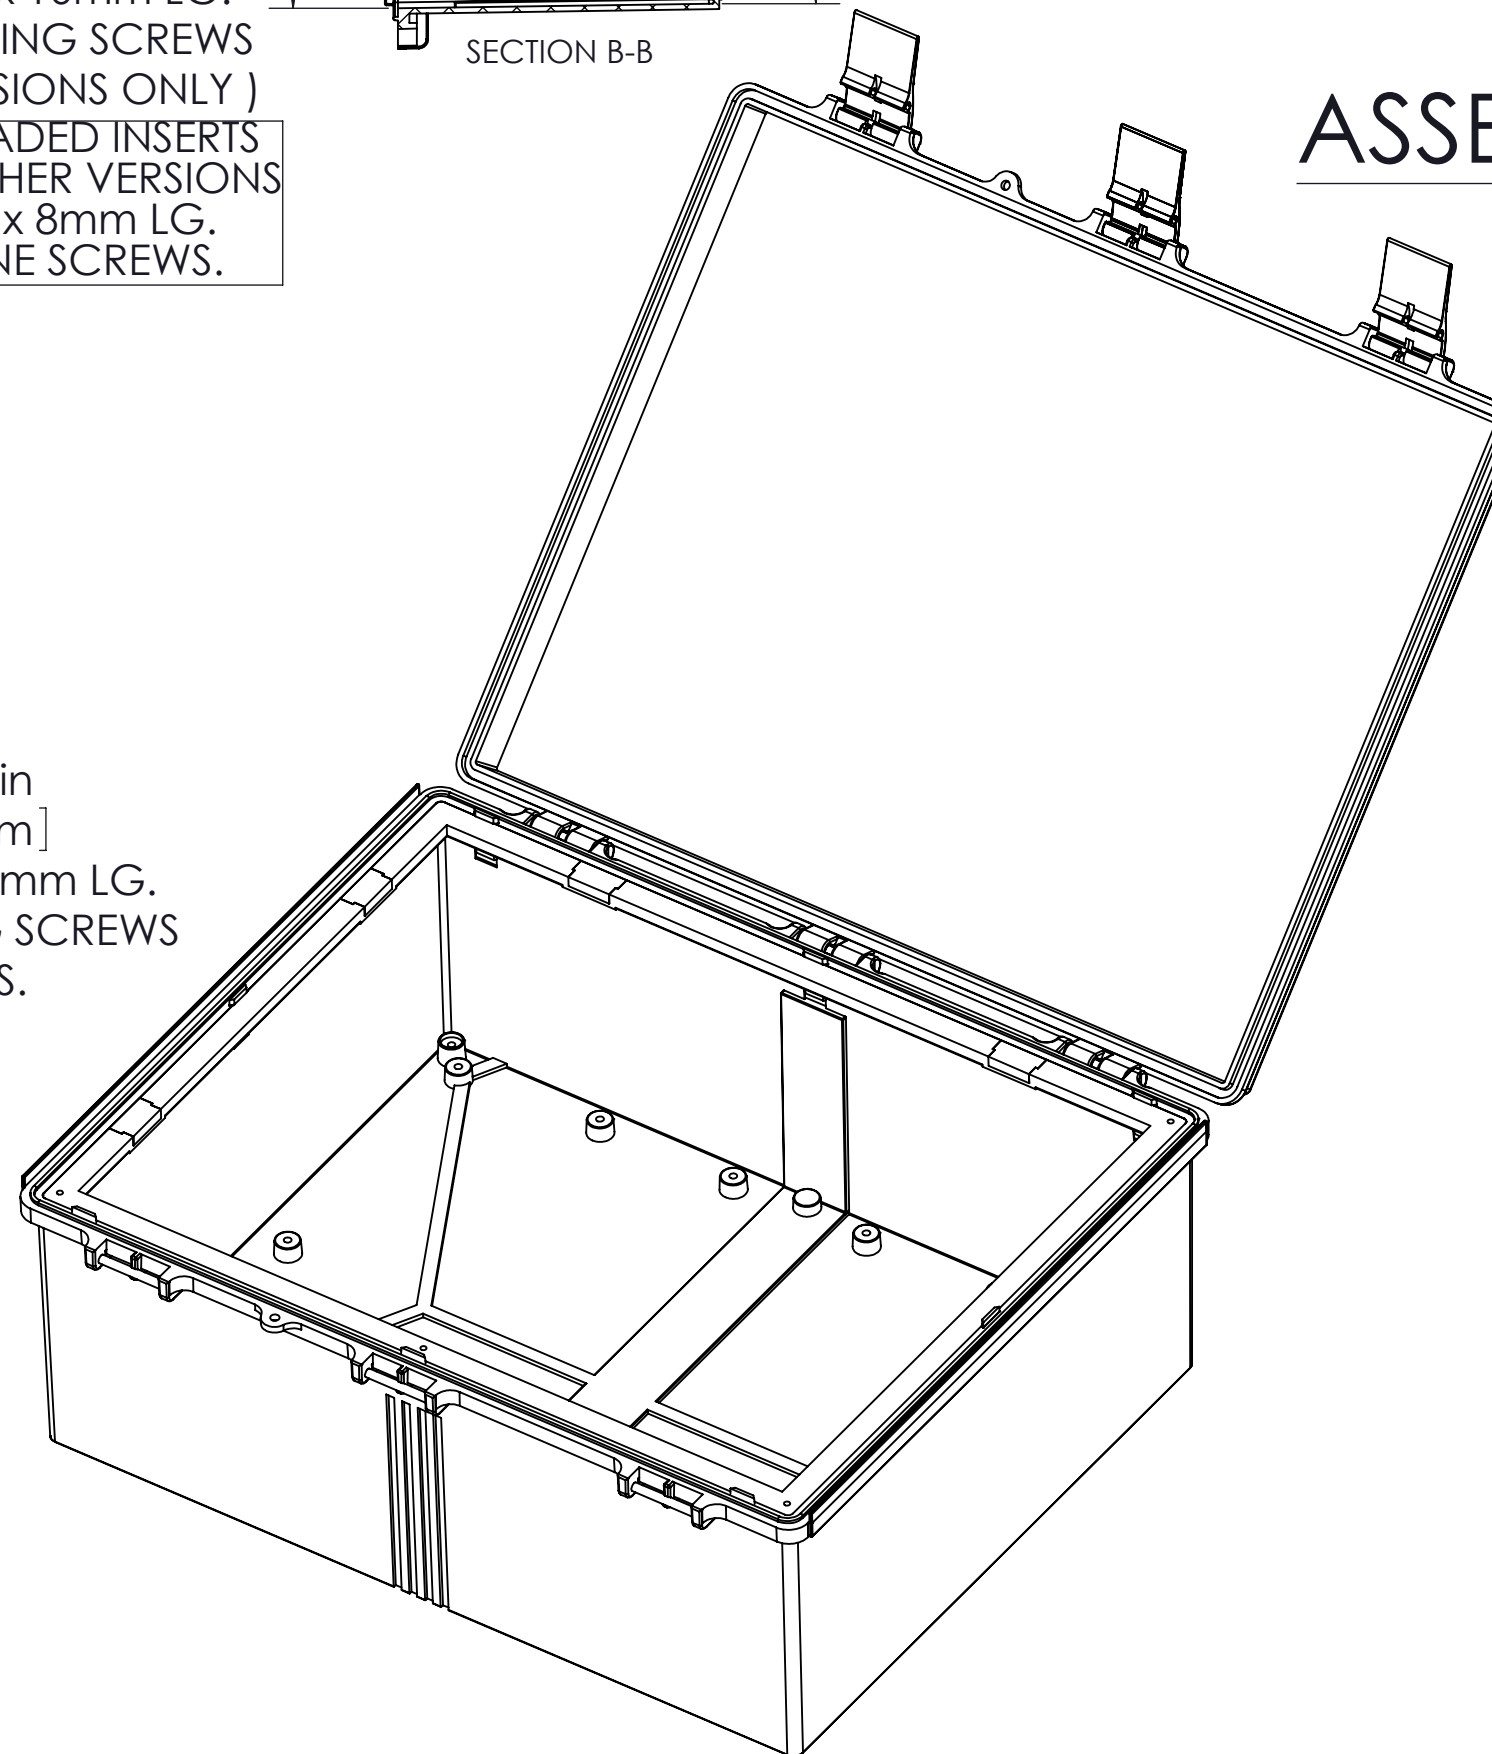

## COVER

## BODY

Ø.165in [4.20mm]  
 FOR M5 x 10mm LG. SELF-TAPPING SCREWS (ABS VERSIONS ONLY)  
 M5 THREADED INSERTS ON ALL OTHER VERSIONS USE M5 x 8mm LG. MACHINE SCREWS.

## ASSEMBLY

Ø.165in [4.20mm]  
 FOR M5 x 10mm LG. SELF-TAPPING SCREWS 4 PLCS.

### NOTES:

- UNIT COMES COMPLETE WITH (4) WALL MOUNTING BRACKETS & (4) M4 x 10mm LG. SELF-TAPPING SCREWS. (NOT SHOWN)
- BOXES DESIGNED FOR THE FOLLOWING STANDARDS: NEMA 1,2,4,4X, AND IEC529-IP65 REQUIREMENTS.