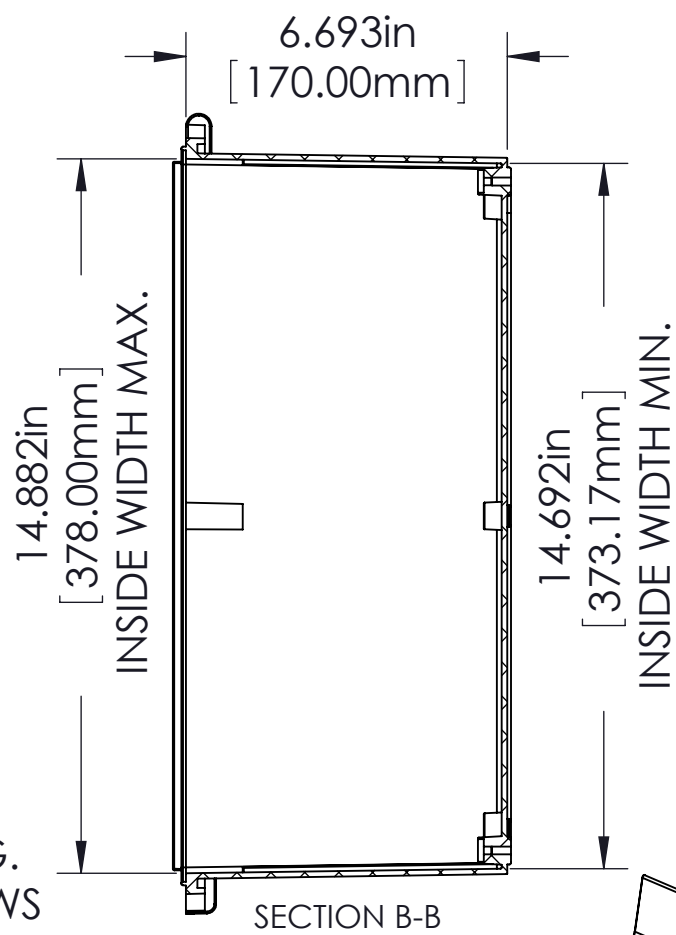

## COVER

## BODY

Ø.165in [4.20mm]  
 FOR M5 x 10mm LG. SELF-TAPPING SCREWS (ABS VERSIONS ONLY)  
 M5 THREADED INSERTS ON ALL OTHER VERSIONS USE M5 x 8mm LG. MACHINE SCREWS.

## ASSEMBLY

Ø.165in [4.20mm]  
 FOR M5 x 10mm LG. SELF-TAPPING SCREWS 4 PLCS.

### TOLERANCE:

ALL DIMENSIONS HAVE ±0.039in [±1mm] TOLERANCE UNLESS OTHERWISE SPECIFIED.

PART NO.	MATERIAL		USE
	BODY	COVER	
NBF-32034	ABS	ABS	INDOOR
NBF-32134	ABS / PC	ABS / PC	INDOOR
NBF-32234	ABS / PC	CLEAR PC	INDOOR
NBF-32334	PBT / PC	PBT / PC	OUTDOOR
NBF-32434	PBT / PC	CLEAR PC	OUTDOOR