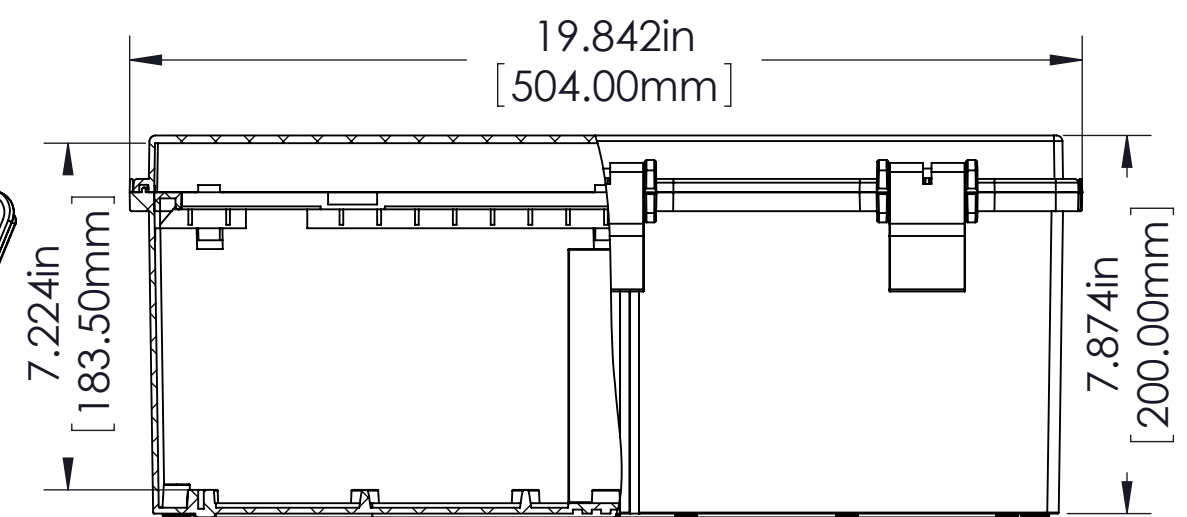

## BODY

Ø.165in [4.20mm]  
 FOR M5 x 10mm LG. SELF-TAPPING SCREWS (ABS VERSIONS ONLY)  
 M5 THREADED INSERTS ON ALL OTHER VERSIONS USE M5 x 8mm LG. MACHINE SCREWS.

## ASSEMBLY

Ø.165in [4.20mm]  
 FOR M5 x 10mm LG. SELF-TAPPING SCREWS 4 PLCS.

### NOTES:

- UNIT COMES COMPLETE WITH (4) WALL MOUNTING BRACKETS & (4) M4 x 10mm LG. SELF-TAPPING SCREWS. (NOT SHOWN)
- BOXES DESIGNED FOR THE FOLLOWING STANDARDS: NEMA 1,2,4,4X, AND IEC529-IP65 REQUIREMENTS.

### TOLERANCE:

ALL DIMENSIONS HAVE ±0.039in [±1mm] TOLERANCE UNLESS OTHERWISE SPECIFIED.

PART NO.	MATERIAL		USE
	BODY	COVER	
NBF-32034	ABS	ABS	INDOOR
NBF-32134	ABS / PC	ABS / PC	INDOOR
NBF-32234	ABS / PC	CLEAR PC	INDOOR
NBF-32334	PBT / PC	PBT / PC	OUTDOOR
NBF-32434	PBT / PC	CLEAR PC	OUTDOOR