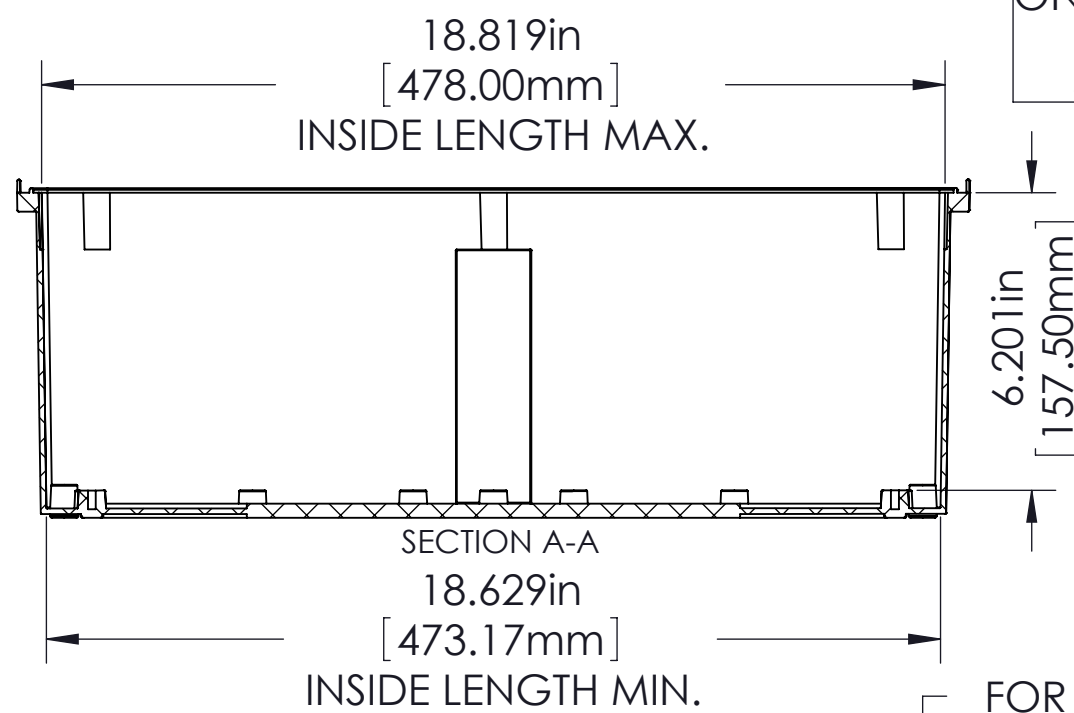

## COVER

## BODY

Ø.165in [4.20mm]  
 FOR M5 x 10mm LG. SELF-TAPPING SCREWS (ABS VERSIONS ONLY)  
 M5 THREADED INSERTS ON ALL OTHER VERSIONS USE M5 x 8mm LG. MACHINE SCREWS.

## ASSEMBLY

Ø.165in [4.20mm]  
 FOR M5 x 10mm LG. SELF-TAPPING SCREWS 4 PLCS.

### TOLERANCE:

ALL DIMENSIONS HAVE ±0.039in [±1mm] TOLERANCE UNLESS OTHERWISE SPECIFIED.

PART NO.	MATERIAL		USE
	BODY	COVER	
NBF-32034	ABS	ABS	INDOOR
NBF-32134	ABS / PC	ABS / PC	INDOOR
NBF-32234	ABS / PC	CLEAR PC	INDOOR
NBF-32334	PBT / PC	PBT / PC	OUTDOOR
NBF-32434	PBT / PC	CLEAR PC	OUTDOOR