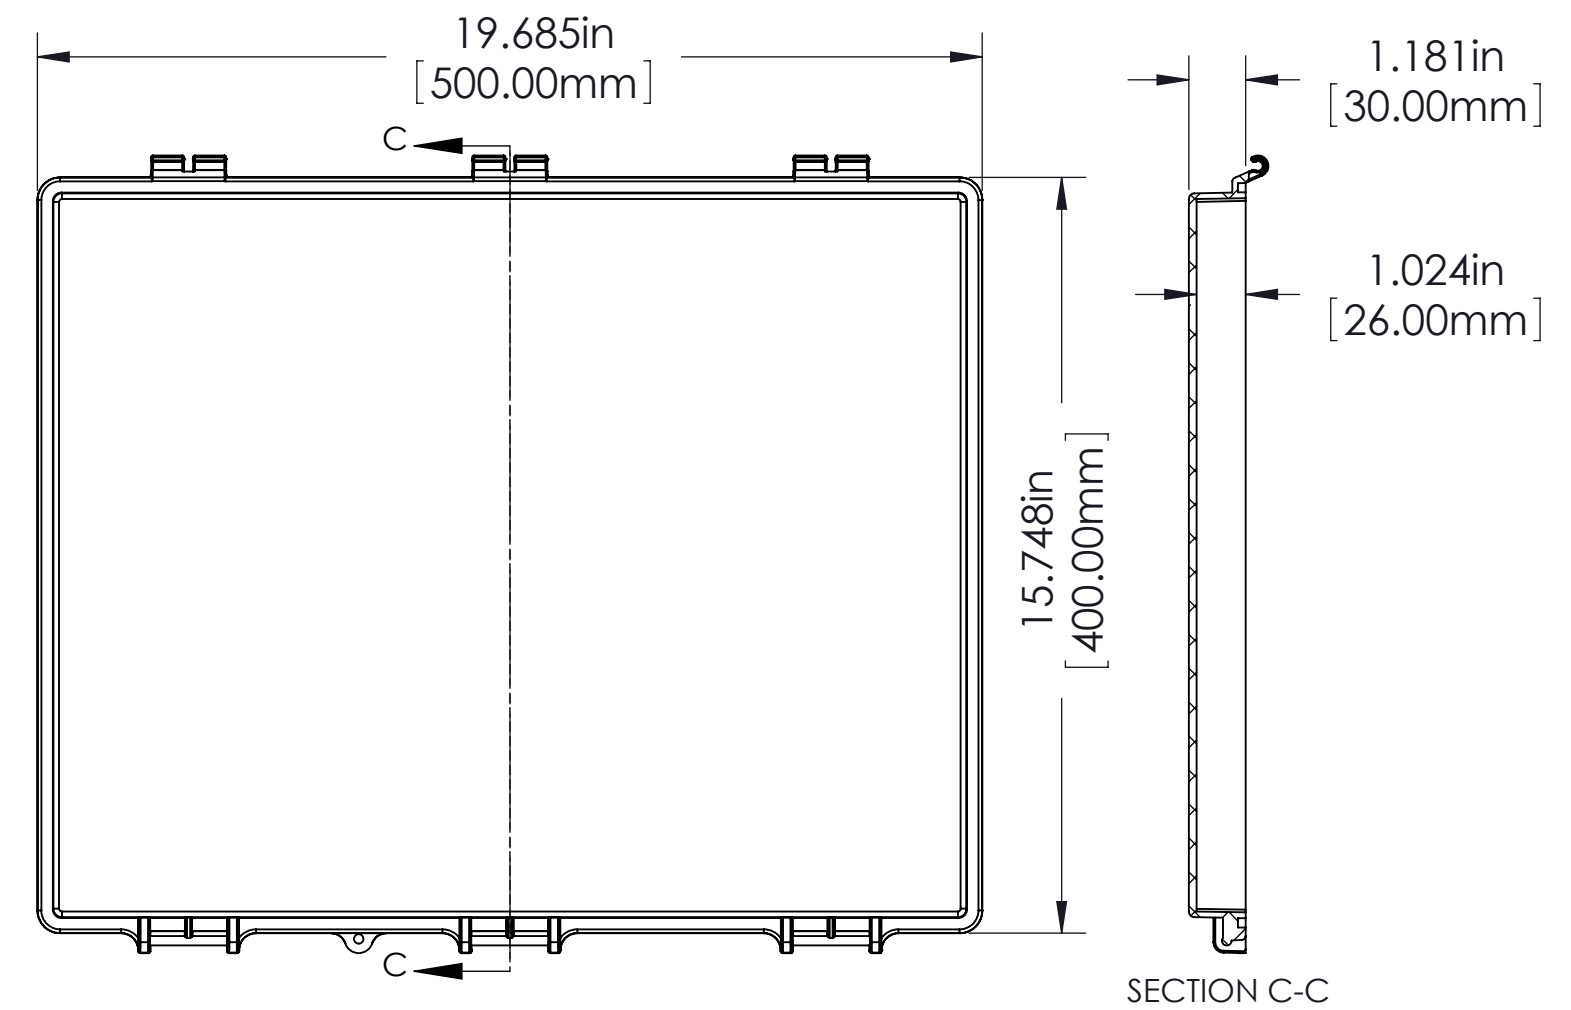

## BODY

Ø.165in [4.20mm]  
 FOR M5 x 10mm LG. SELF-TAPPING SCREWS (ABS VERSIONS ONLY)  
 M5 THREADED INSERTS ON ALL OTHER VERSIONS USE M5 x 8mm LG. MACHINE SCREWS.

## ASSEMBLY

Ø.165in [4.20mm]  
 FOR M5 x 10mm LG. SELF-TAPPING SCREWS 4 PLCS.

### NOTES:

- UNIT COMES COMPLETE WITH (4) WALL MOUNTING BRACKETS & (4) M4 x 10mm LG. SELF-TAPPING SCREWS. (NOT SHOWN)
- BOXES DESIGNED FOR THE FOLLOWING STANDARDS: NEMA 1,2,4,4X, AND IEC529-IP65 REQUIREMENTS.

### TOLERANCE:

ALL DIMENSIONS HAVE ±0.039in [±1mm] TOLERANCE UNLESS OTHERWISE SPECIFIED.

PART NO.	MATERIAL		USE
	BODY	COVER	
NBF-32034	ABS	ABS	INDOOR
NBF-32134	ABS / PC	ABS / PC	INDOOR
NBF-32234	ABS / PC	CLEAR PC	INDOOR
NBF-32334	PBT / PC	PBT / PC	OUTDOOR
NBF-32434	PBT / PC	CLEAR PC	OUTDOOR