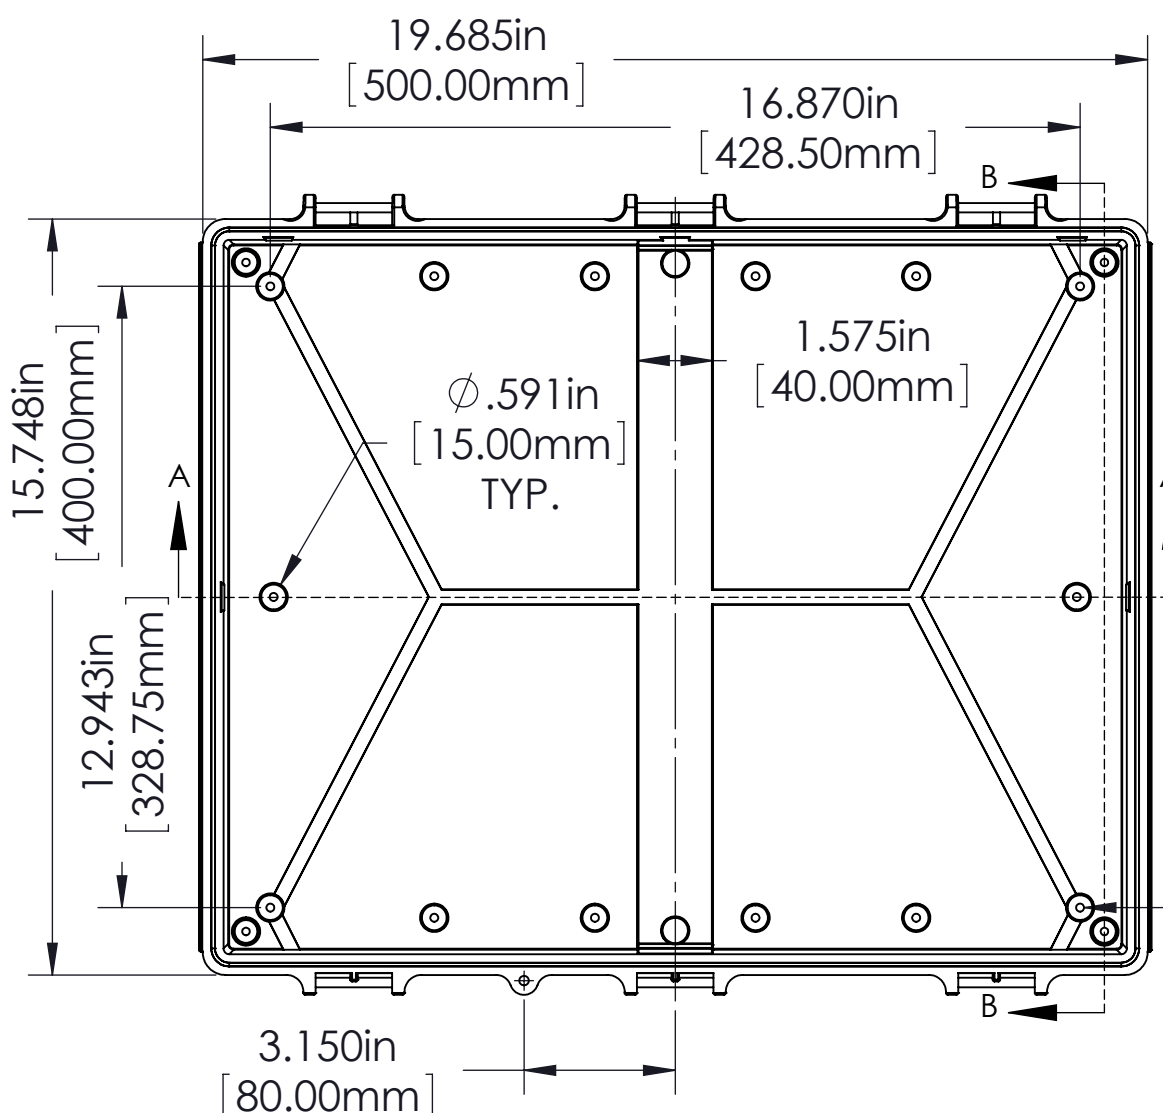

## BODY

Ø.165in [4.20mm]  
 FOR M5 x 10mm LG. SELF-TAPPING SCREWS (ABS VERSIONS ONLY)  
 M5 THREADED INSERTS ON ALL OTHER VERSIONS USE M5 x 8mm LG. MACHINE SCREWS.

## ASSEMBLY

Ø.165in [4.20mm]  
 FOR M5 x 10mm LG. SELF-TAPPING SCREWS 4 PLCS.

### NOTES:

- UNIT COMES COMPLETE WITH (4) WALL MOUNTING BRACKETS & (4) M4 x 10mm LG. SELF-TAPPING SCREWS. (NOT SHOWN)
- BOXES DESIGNED FOR THE FOLLOWING STANDARDS: NEMA 1,2,4,4X, AND IEC529-IP65 REQUIREMENTS.

### TOLERANCE:

ALL DIMENSIONS HAVE ±0.039in [±1mm] TOLERANCE UNLESS OTHERWISE SPECIFIED.

PART NO.	MATERIAL		USE
	BODY	COVER	
NBF-32034	ABS	ABS	INDOOR
NBF-32134	ABS / PC	ABS / PC	INDOOR
NBF-32234	ABS / PC	CLEAR PC	INDOOR
NBF-32334	PBT / PC	PBT / PC	OUTDOOR
NBF-32434	PBT / PC	CLEAR PC	OUTDOOR