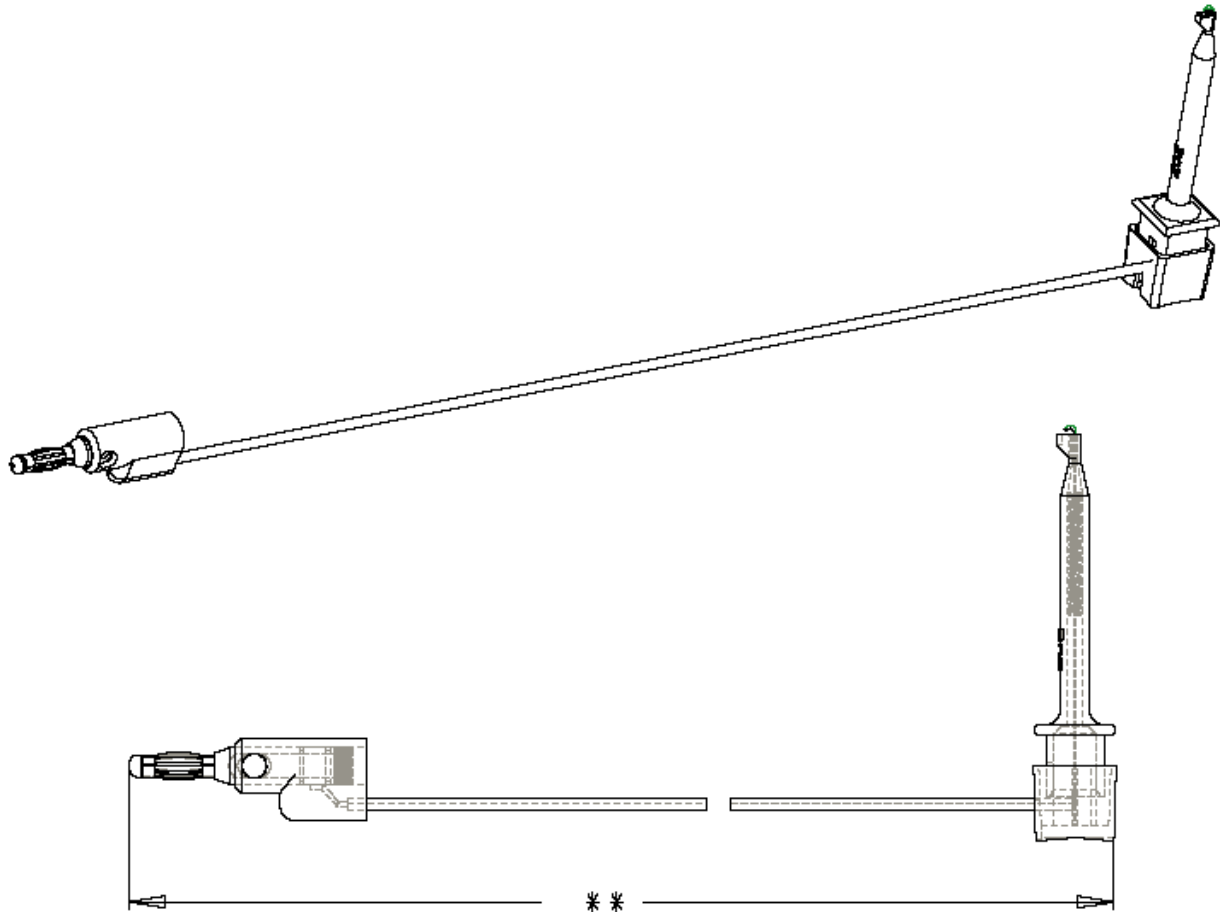

Part Number: BU-1120-A-**- *
Description: Mini-plunger to Stackable
Banana Plug

2607

- **Mini-plunger to Stackable Banana Plug**
- **Material:** Banana Plug: ABS housing, brass body and beryllium copper, Nickel-plated, nine-leaf cage spring;
Hook-up wire: #20(41/36) AWG tinned copper with 105° C PVC insulation; Plunger: Nylon housing; Stainless steel spring Beryllium copper contact
- **** Length:** -12"(.3m), 24"(.6m), -36"(.9m), -48"(1.2m), -60"(1.5m)
- ***Std Colors:** -0 Black -2 Red
- **Rating:** Hands free testing at 300V Category II, 5 Amps
- **RoHS Compliant**