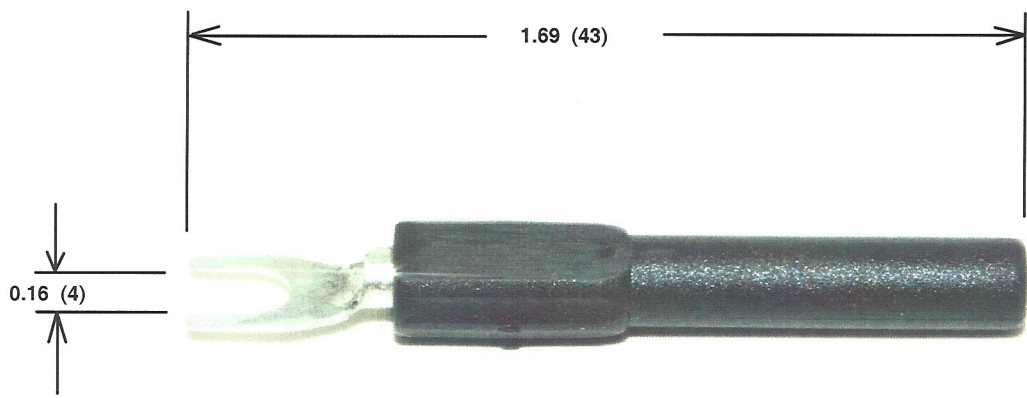

MODEL: BU-30211-X
Adapter: Spade Terminal to 4 mm Banana

Allows standard, fully insulated, or retractable banana plug (4mm) to be used with equipment requiring a 4mm spade lug.

Material:

Body- Nickel Plated Brass

Insulation- PA

Ratings: 30Vac-60Vdc/Max. 36A

Colors -0 Black, -2 Red, -4 Yellow, -5 Green, -6 Blue, -9 White

RoHS Compliant

X-ON Electronics

Largest Supplier of Electrical and Electronic Components

Click to view similar products for [Test Connectors](#) category: