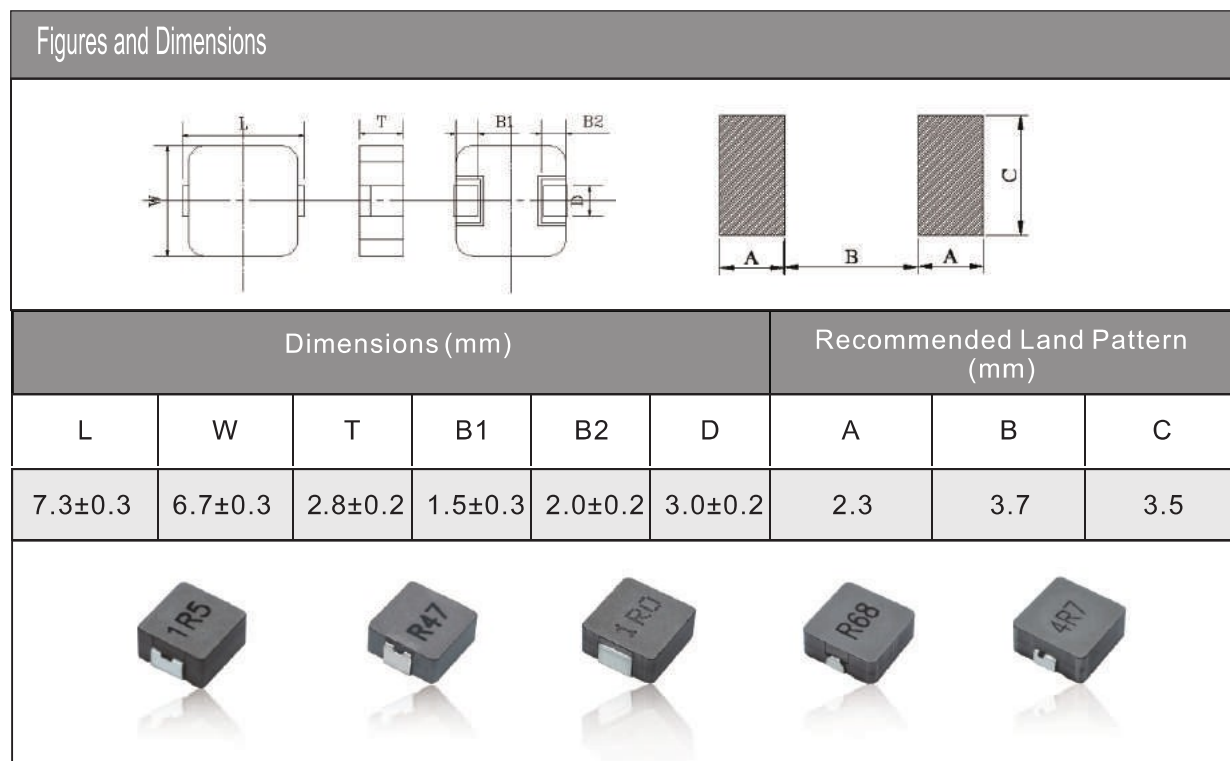

HIGH POWER INDUCTOR

Electrical Characteristics

Part number	Inductance (μH)@0A	Tolerance	Resistance (mΩ) ±7%	Saturation current Typ.(A)	Heat rating current Typ.(A)
HPI0630-R20	0.20	±20%	1.9	24.0	20.0
HPI0630-R33	0.33	±20%	3.0	20.0	18.0
HPI0630-R47	0.47	±20%	4.0	18.0	16.0
HPI0630-R56	0.56	±20%	4.1	16.5	15.5
HPI0630-R68	0.68	±20%	5.0	15.5	12.0
HPI0630-1R0	1.00	±20%	7.0	12.5	11.5
HPI0630-1R5	1.50	±20%	11.5	10.9	9.2
HPI0630-2R2	2.20	±20%	14.0	8.2	8.0
HPI0630-3R3	3.30	±20%	25.5	7.6	6.1
HPI0630-4R7	4.70	±20%	36.0	6.3	5.0
HPI0630-6R8	6.80	±20%	53.0	4.9	4.3
HPI0630-8R2	8.20	±20%	59.5	3.8	3.6
HPI0630-100	10.0	±20%	69.5	3.6	3.6
HPI0630-150	15.0	±20%	110.0	2.9	2.7
HPI0630-220	22.0	±20%	150.0	2.5	2.3
HPI0630-330	33.0	±20%	220.0	2.2	1.8

Package

	A0	B0	W	F	E	P1	P2	P0	D	T	K
06 Series	±0.1	±0.1	±0.3	±0.1	±0.1	±0.1	±0.1	±0.1	±0.05	±0.05	±0.1
	7.0	7.8	16	7.5	1.75	12	2.0	4.0	1.5	0.4	H+0.2

	A	B	C	W1	Quality(pcs/Reel)
06 Series	330	100	13.0	16.0	1000