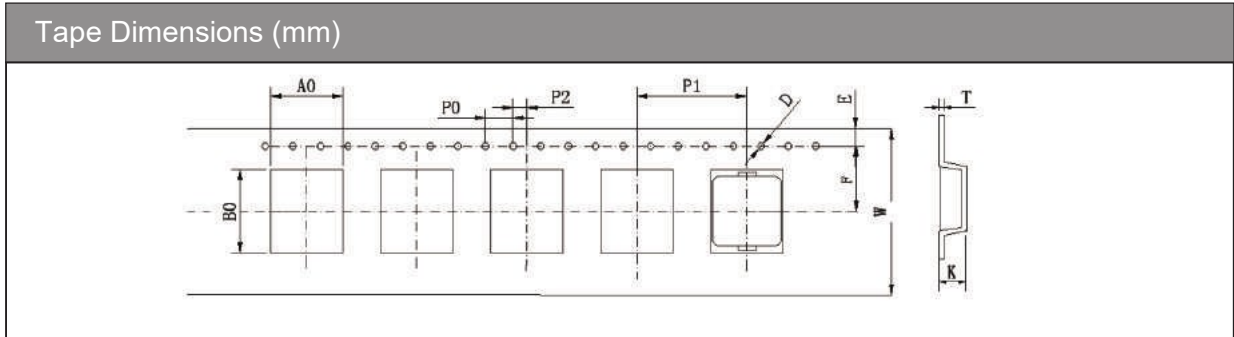

Package

	A0	B0	W	F	E	P1	P2	P0	D	T	K
06 Series	±0.1	±0.1	±0.3	±0.1	±0.1	±0.1	±0.1	±0.1	±0.05	±0.05	±0.1
	7.0	7.8	16	7.5	1.75	12	2.0	4.0	1.5	0.4	H+0.2