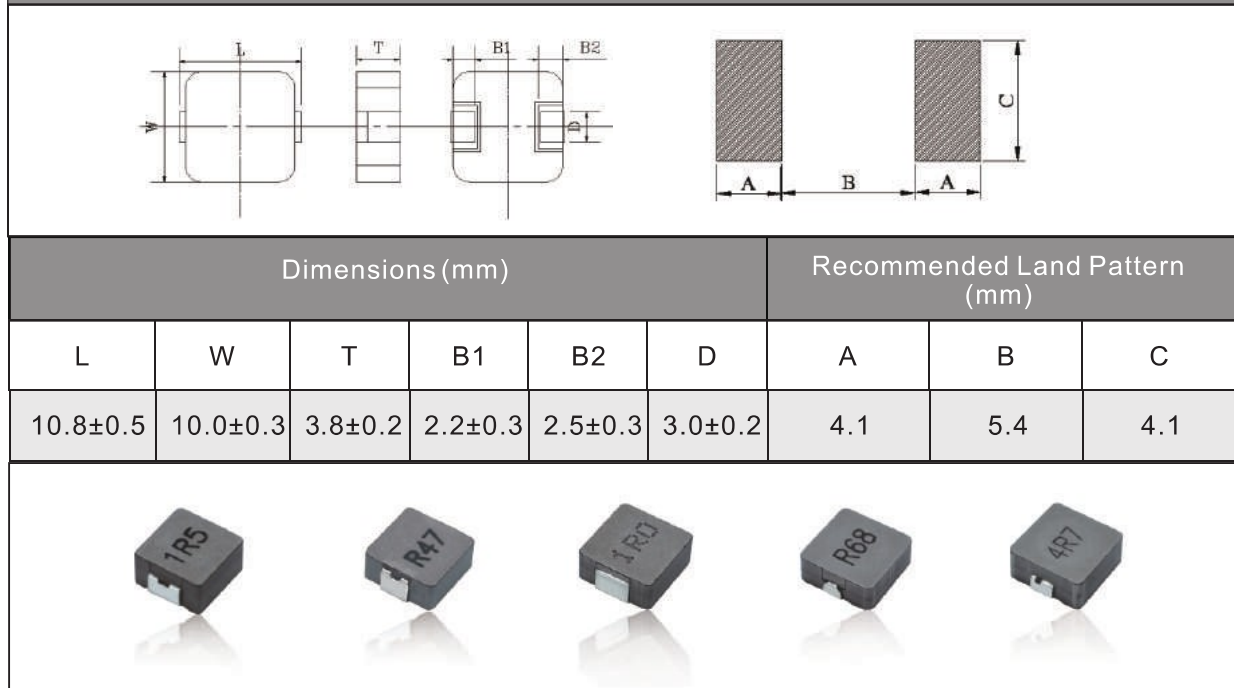

### HIGH POWER INDUCTOR

Figures and Dimensions

### Electrical Characteristics

Part number	Inductance (μH)@0A	Tolerance	Resistance (mΩ) ±7%	Saturation current Typ.(A)	Heat rating current Typ.(A)
HPI1040-R22	0.22	±20%	0.90	45	35
HPI1040-R33	0.33	±20%	1.0	38	30
HPI1040-R36	0.36	±20%	1.10	35	28
HPI1040-R47	0.47	±20%	1.20	28	24
HPI1040-R56	0.56	±20%	1.70	27	23
HPI1040-R68	0.68	±20%	2.10	25	22
HPI1040-1R0	1.00	±20%	3.00	23	20
HPI1040-1R5	1.50	±20%	4.7	18	15
HPI1040-2R2	2.20	±20%	6.5	13.5	12.0
HPI1040-3R3	3.30	±20%	11.0	12.0	10.0
HPI1040-4R7	4.70	±20%	14.0	10.5	9.0
HPI1040-6R8	6.80	±20%	20.7	8.5	7.2
HPI1040-8R2	8.20	±20%	25.0	6.5	6.0
HPI1040-100	10.0	±20%	30.0	6.0	5.3
HPI1040-150	15.0	±20%	45.0	5.4	4.5
HPI1040-220	22.0	±20%	62.0	4.5	4.0
HPI1040-330	33.0	±20%	95.0	4.0	3.5
HPI1040-470	47.0	±20%	150.0	3.0	2.5
HPI1040-680	68.0	±20%	190.0	2.3	2.0
HPI1040-101	100.0	±20%	300.0	1.5	1.2

## Package

	A0	B0	W	F	E	P1	P2	P0	D	T	K
10 Series	±0.1	±0.1	±0.3	±0.1	±0.1	±0.1	±0.1	±0.1	±0.05	±0.05	±0.1
	10.3	11.6	24	11.5	1.75	16	2.0	4.0	1.5	0.4	H+0.2

	A	B	C	W1	Quality(pcs/Reel)
10 Series	330	100	13.0	24.0	500