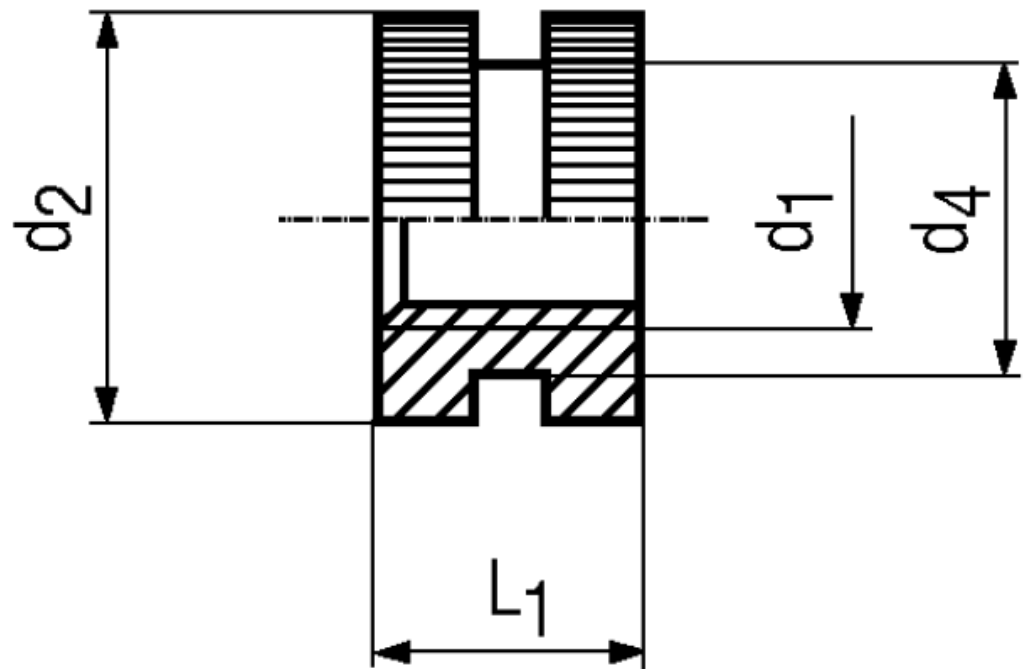

BN 1036

Threaded inserts
type B
open, short

DIN 16903 B

Material	Brass	Surface	plain
----------	-------	---------	-------

Article No. - 1385550

d_1	M5
L_1	5
d_2	7
d_4	6,4

X-ON Electronics

Largest Supplier of Electrical and Electronic Components