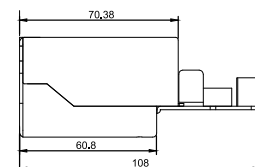

Technical Drawings

NP0018/NP0018B

www.logilink.de

RoHS
compliant

Made in China

* The specifications and pictures are subject to change without notice.
*All trade names referenced are the registered trademark of their respective owners.