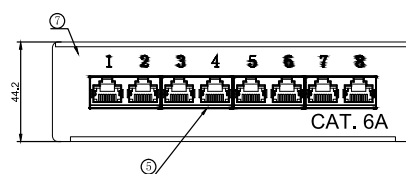

Technical Drawings

NP0018/NP0018B

www.logilink.de

RoHS
compliant

Made in China

* The specifications and pictures are subject to change without notice.
*All trade names referenced are the registered trademark of their respective owners.