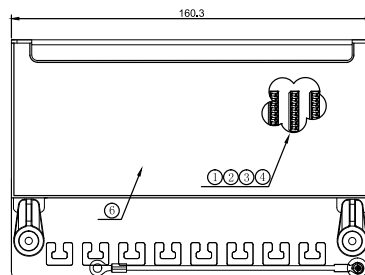

Technical Drawings

NP0018/NP0018B

www.logilink.de

RoHS
compliant

Made in China

* The specifications and pictures are subject to change without notice.
*All trade names referenced are the registered trademark of their respective owners.