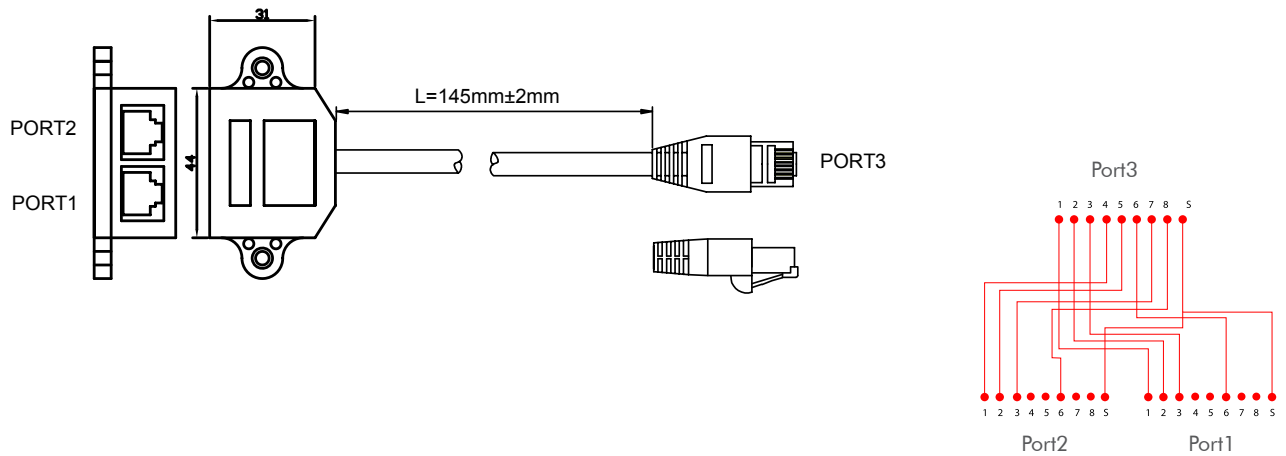

Technical Drawings

NP0044

4 052792 003758

Made in China

www.logilink.com

RoHS
compliant

* The specifications and pictures are subject to change without notice.
*All trade names referenced are the registered trademark of their respective owners.