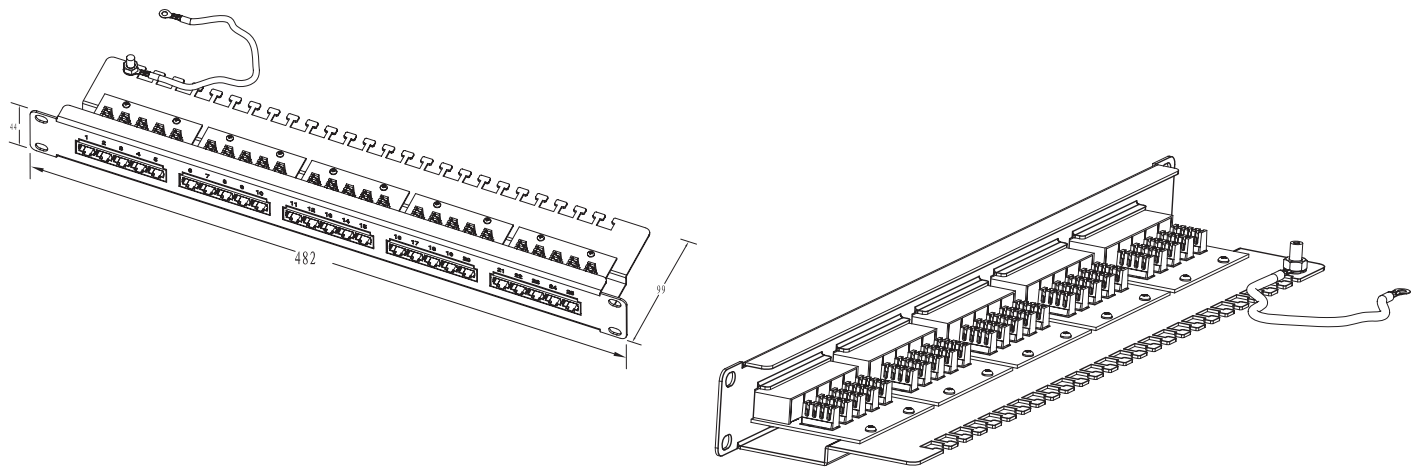

19" Cat.3/Voice/ISDN Patch Panel, grey

Technical Features

Category 3 Voice / ISDN

Label color code T568B

25 or 50 unshielded RJ45 jacks

Steel housing 1U

RAL 7035 light grey

Technical Drawings

NP0050

www.logilink.com

RoHS
compliant

Made in China

* The specifications and pictures are subject to change without notice.
*All trade names referenced are the registered trademark of their respective owners.

NP0051

Part no.	Ports	EAN Code
NP0050	25Ports	4052792027181
NP0051	50Ports	4052792027198

Package Contents

Packaging Informations(NP0050)

Packing Dimension	483 x 100 x 45mm
Packing Weight	1.1kg
Carton Dimension	545 x 280 x 270mm
Carton Q'ty	10pcs
Carton Weight	10.55kg

www.logilink.com

RoHS
compliant

Packaging Informations(NP0051)

Packing Dimension	483 x 100 x 45mm
Packing Weight	1.4kg
Carton Dimension	550 x 405 x 29mm
Carton Q'ty	10pcs
Carton Weight	15.8kg

X-ON Electronics