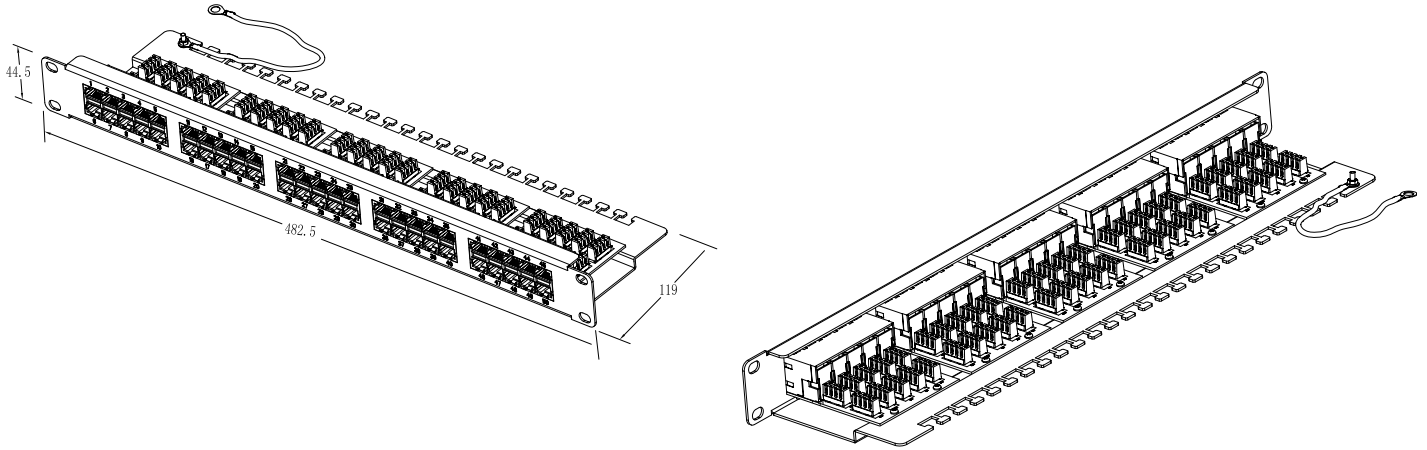

19" Cat.3/Voice/ISDN Patch Panel, grey

Technical Features

Category 3 Voice / ISDN

Label color code T568B

25 or 50 unshielded RJ45 jacks

Steel housing 1U

RAL 7035 light grey

Technical Drawings

NP0050

www.logilink.com

RoHS
compliant

Made in China

* The specifications and pictures are subject to change without notice.
*All trade names referenced are the registered trademark of their respective owners.

NP0051

Part no.	Ports	EAN Code
NP0050	25Ports	4052792027181
NP0051	50Ports	4052792027198

Package Contents

Packaging Informations(NP0050)

Packing Dimension	483 x 100 x 45mm
Packing Weight	1.1kg
Carton Dimension	545 x 280 x 270mm
Carton Q'ty	10pcs
Carton Weight	10.55kg