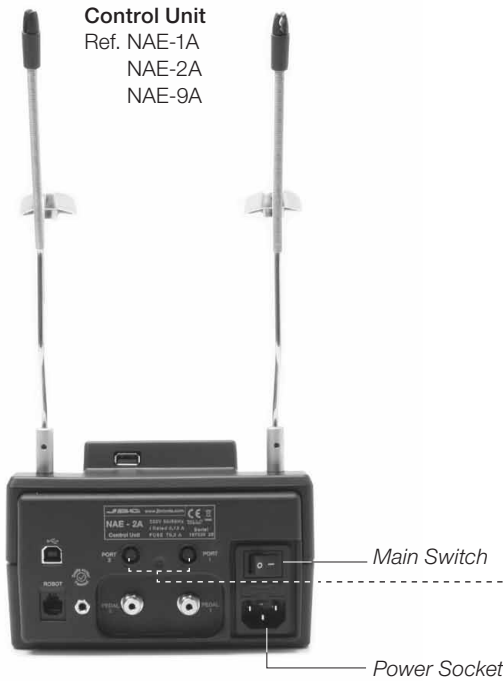

Features

Steady Nano Tweezers
Ref. NP105-B