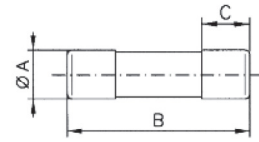

## Class gG/gL IEC 60269 Industrial Ferrule Fuses

8 x 31mm: 400Vac, 0.5 - 25A

Catalog Number	Rated Amps	Rated Voltage	Dimensions (mm)		
			A	B	C
C08G0-5	0.5	400Vac	8.5	31.5	6.3
C08G1	1				
C08G2	2				
C08G4	4				
C08G6	6				
C08G8	8				
C08G10	10				
C08G12	12				
C08G16	16				
C08G20	20				
C08G25	25				

10 x 38mm: 500Vac, 0.5 - 32A

Catalog Number	Rated Amps	Rated Voltage	Dimensions (mm)		
			A	B	C
C10G0-5	0.5	500Vac	10.3	38	10
C10G1	1				
C10G2	2				
C10G4	4				
C10G6	6				
C10G8	8				
C10G10	10				
C10G12	12				
C10G16	16				
C10G20	20				
C10G25	25				
C10G32	32	400Vac			

14 x 51mm: 400Vac - 500Vac - 690Vac, 1 - 50A

Catalog Number	Rated Amps	Rated Voltage	Dimensions (mm)				
			A	B	C	D	E
C14G1	1	690Vac	14.3	51	13	8	4
C14G2	2						
C14G4	4						
C14G6	6						
C14G8	8						
C14G10	10						
C14G12	12						
C14G16	16						
C14G20	20						
C14G25	25						
C14G32	32						
C14G40	40	500Vac					
C14G50	50	400Vac					

22 x 58mm: 400Vac - 500Vac - 690Vac, 2 - 125A

Catalog Number	Rated Amps	Rated Voltage	Dimensions (mm)				
			A	B	C	D	E
C22G2	2	690Vac	22.2	58	16	8	4
C22G4	4						
C22G6	6						
C22G8	8						
C22G10	10						
C22G12	12						
C22G16	16						
C22G20	20						
C22G25	25						
C22G32	32						
C22G40	40						
C22G50	50						
C22G63	63	500Vac					
C22G80	80						
C22G100	100						
C22G125	125	400Vac					