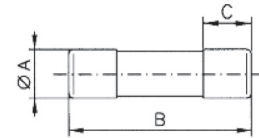

## Class gG/gL IEC 60269 Industrial Ferrule Fuses

8 x 31mm: 400Vac, 0.5 - 25A

Catalog Number	Rated Amps	Rated Voltage	Dimensions (mm)		
			A	B	C
C08G0-5	0.5	400Vac	8.5	31.5	6.3
C08G1	1				
C08G2	2				
C08G4	4				
C08G6	6				
C08G8	8				
C08G10	10				
C08G12	12				
C08G16	16				
C08G20	20				
C08G25	25				

10 x 38mm: 500Vac, 0.5 - 32A

Catalog Number	Rated Amps	Rated Voltage	Dimensions (mm)		
			A	B	C
C10G0-5	0.5	500Vac	10.3	38	10
C10G1	1				
C10G2	2				
C10G4	4				
C10G6	6				
C10G8	8				
C10G10	10				
C10G12	12				
C10G16	16				
C10G20	20				
C10G25	25				
C10G32	32	400Vac			

14 x 51mm: 400Vac - 500Vac - 690Vac, 1 - 50A

Catalog Number	Rated Amps	Rated Voltage	Dimensions (mm)				
			A	B	C	D	E
C14G1	1	690Vac	14.3	51	13	8	4
C14G2	2						
C14G4	4						
C14G6	6						
C14G8	8						
C14G10	10						
C14G12	12						
C14G16	16						
C14G20	20						
C14G25	25						
C14G32	32						
C14G40	40	500Vac					
C14G50	50	400Vac					

22 x 58mm: 400Vac - 500Vac - 690Vac, 2 - 125A

Catalog Number	Rated Amps	Rated Voltage	Dimensions (mm)				
			A	B	C	D	E
C22G2	2	690Vac	22.2	58	16	8	4
C22G4	4						
C22G6	6						
C22G8	8						
C22G10	10						
C22G12	12						
C22G16	16						
C22G20	20						
C22G25	25						
C22G32	32						
C22G40	40						
C22G50	50						
C22G63	63	500Vac					
C22G80	80						
C22G100	100						
C22G125	125	400Vac					