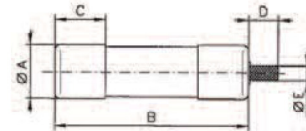

## Class gG/gL IEC 60269 Industrial Ferrule Fuses

8 x 31mm: 400Vac, 0.5 - 25A

Catalog Number	Rated Amps	Rated Voltage	Dimensions (mm)		
			A	B	C
C08G0-5	0.5	400Vac	8.5	31.5	6.3
C08G1	1				
C08G2	2				
C08G4	4				
C08G6	6				
C08G8	8				
C08G10	10				
C08G12	12				
C08G16	16				
C08G20	20				
C08G25	25				

10 x 38mm: 500Vac, 0.5 - 32A

Catalog Number	Rated Amps	Rated Voltage	Dimensions (mm)		
			A	B	C
C10G0-5	0.5	500Vac	10.3	38	10
C10G1	1				
C10G2	2				
C10G4	4				
C10G6	6				
C10G8	8				
C10G10	10				
C10G12	12				
C10G16	16				
C10G20	20				
C10G25	25				
C10G32	32	400Vac			

14 x 51mm: 400Vac - 500Vac - 690Vac, 1 - 50A

Catalog Number	Rated Amps	Rated Voltage	Dimensions (mm)				
			A	B	C	D	E
C14G1	1	690Vac	14.3	51	13	8	4
C14G2	2						
C14G4	4						
C14G6	6						
C14G8	8						
C14G10	10						
C14G12	12						
C14G16	16						
C14G20	20						
C14G25	25						
C14G32	32						
C14G40	40	500Vac					
C14G50	50	400Vac					

22 x 58mm: 400Vac - 500Vac - 690Vac, 2 - 125A

Catalog Number	Rated Amps	Rated Voltage	Dimensions (mm)				
			A	B	C	D	E
C22G2	2	690Vac	22.2	58	16	8	4
C22G4	4						
C22G6	6						
C22G8	8						
C22G10	10						
C22G12	12						
C22G16	16						
C22G20	20						
C22G25	25						
C22G32	32						
C22G40	40						
C22G50	50						
C22G63	63	500Vac					
C22G80	80						
C22G100	100						
C22G125	125	400Vac					