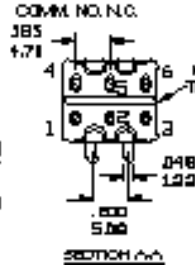

SPDT TYPE 1507P1B10M1RE

FUNCTION	SWITCH POSITION	
	ON	MOB
5	ON	MOB
TERM. CONN.	1-3	1-2

DPDT TYPE 2507P1B10M1RE

FUNCTION	SWITCH POSITION	
	ON	MOB
5	ON	MOB
TERM. CONN.	1-3, 4-6	1-2, 4-5

NOTE FOR DPDT TYPE:
POLES MAY NOT CHANGE OVER +MULTIPOLE ONLY

SPDT TYPE 1507P1B20M6QE

TERMINATIONS OPTIONS

M0

DPDT TYPE 2507P1B20M6RE

M0

X-ON Electronics

Largest Supplier of Electrical and Electronic Components

Click to view similar products for [Toggle Switches](#) category: