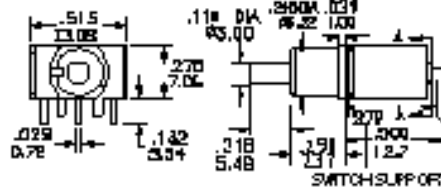

SPDT TYPE 1507P1B20M6QE

TERMINATIONS OPTIONS