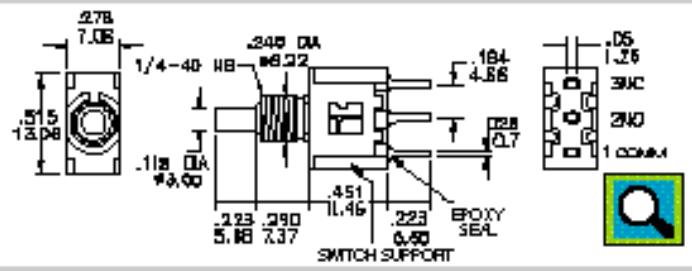

07 Series

Snap-Acting Pushbutton Switches

HOW TO ORDER SEE PAGE 1

SPECIFICATIONS:

- Contact rating: see page 1 or 45
- Electrical life: 50,000 make and break cycles at full load
- Contact resistance: 10mΩ max. initial @ 2-4VDC 100mA for both coin silver and gold plated contacts
- Insulation resistance: 1.000MΩ min.
- Dielectric strengths: 1.500V RMS @ sea level
- Operation temperature: -30 °C to 85 °C
- Cap installation force: 45N max. permissible

MATERIALS:

- Plunger: glass filled nylon or polyester (UL 94V-0)
- Bushing: brass, nickel plated
- Housing: stainless steel
- Case: diallyl phthalate (DAP) (UL 94V-0)
- Terminal seal: epoxy
- Cap and frame: nylon (UL 94V-0)
- Mounting bracket: stainless steel
- Switch support: brass, tin plated
- Contact materials: see page 1 or 45

SPDT TYPE 1507P1B10M1RE

FUNCTION	SWITCH POSITION	
	ON	MOB
5	ON	MOB
TERM. CONN.	1-3	1-2

DPDT TYPE 2507P1B10M1RE

FUNCTION	SWITCH POSITION	
	ON	MOB
5	ON	MOB
TERM. CONN.	1-3, 4-6	1-2, 4-5

NOTE FOR DPDT TYPE:
POLES MAY NOT CHANGE OVER +MULTIPOLE ONLY