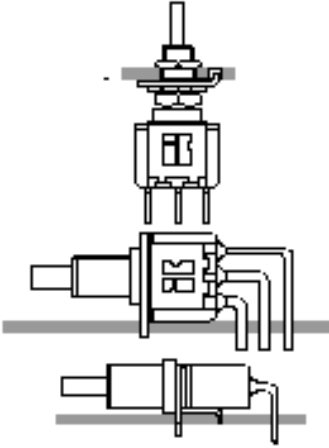

07 Series

Snap-Acting Pushbutton Switches

HOW TO ORDER SEE PAGE 1

SPECIFICATIONS:

- Contact rating: see page 1 or 45
- Electrical life: 50,000 make and break cycles at full load
- Contact resistance: 10mΩ max. initial @ 2-4VDC 100mA for both coin silver and gold plated contacts
- Insulation resistance: 1.000MΩ min.
- Dielectric strengths: 1.500V RMS @ sea level
- Operation temperature: -30 °C to 85 °C
- Cap installation force: 45N max. permissible

MATERIALS:

- Plunger: glass filled nylon or polyester (UL 94V-0)
- Bushing: brass, nickel plated
- Housing: stainless steel
- Case: diallyl phthalate (DAP) (UL 94V-0)
- Terminal seal: epoxy
- Cap and frame: nylon (UL 94V-0)
- Mounting bracket: stainless steel
- Switch support: brass, tin plated
- Contact materials: see page 1 or 45

SPDT TYPE 1507P1B10M1RE

FUNCTION	SWITCH POSITION	
	ON	MOB
5	ON	MOB
TERM. CONN.	1-3	1-2

DPDT TYPE 2507P1B10M1RE

FUNCTION	SWITCH POSITION	
	ON	MOB
5	ON	MOB
TERM. CONN.	1-3, 4-6	1-2, 4-5

NOTE FOR DPDT TYPE:
POLES MAY NOT CHANGE OVER +MULTIPOLE ONLY