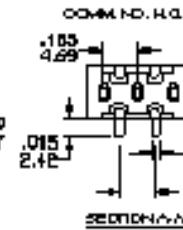

SPDT TYPE 1507P1B10M1RE

FUNCTION	SWITCH POSITION	
	ON	MOB
5	ON	MOB
TERM. CONN.	1-3	1-2

DPDT TYPE 2507P1B10M1RE

FUNCTION	SWITCH POSITION	
	ON	MOB
5	ON	MOB
TERM. CONN.	1-3, 4-6	1-2, 4-5

NOTE FOR DPDT TYPE:
POLES MAY NOT CHANGE OVER +MULTIPOLE ONLY

SPDT TYPE 1507P1B20M6QE

TERMINATIONS OPTIONS

M0

DPDT TYPE 2507P1B20M6RE

M0

X-ON Electronics

Largest Supplier of Electrical and Electronic Components

Click to view similar products for [Toggle Switches](#) category: