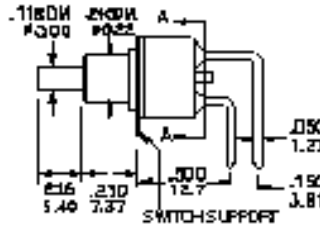

SPDT TYPE 1507P1B20M6QE

TERMINATIONS OPTIONS

M0

DPDT TYPE 2507P1B20M6RE

M0

X-ON Electronics

Largest Supplier of Electrical and Electronic Components

Click to view similar products for [Toggle Switches](#) category: