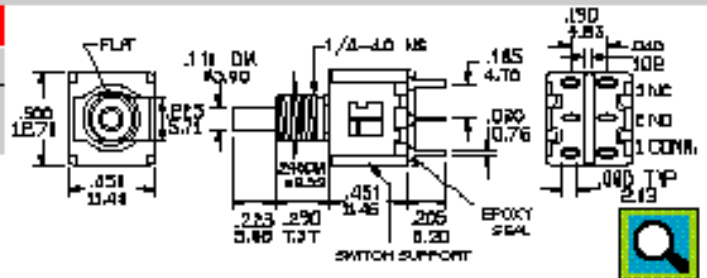

SPDT TYPE 1507P1B10M1RE

FUNCTION	SWITCH POSITION	
	ON	MOB
5	ON	MOB
TERM. CONN.	1-3	1-2

DPDT TYPE 2507P1B10M1RE

FUNCTION	SWITCH POSITION	
	ON	MOB
5	ON	MOB
TERM. CONN.	1-3, 4-6	1-2, 4-5

NOTE FOR DPDT TYPE:
POLES MAY NOT CHANGE OVER +MULTIPOLE ONLY