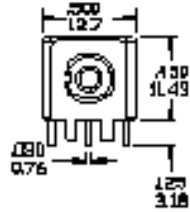

SPDT TYPE 1507P1B10M1RE

FUNCTION	SWITCH POSITION	
	ON	MOB
5	ON	MOB
TERM. CONN.	1-3	1-2

DPDT TYPE 2507P1B10M1RE

FUNCTION	SWITCH POSITION	
	ON	MOB
5	ON	MOB
TERM. CONN.	1-3, 4-6	1-2, 4-5

NOTE FOR DPDT TYPE:
POLES MAY NOT CHANGE OVER +MULTIPOLE ONLY

SPDT TYPE 1507P1B20M6QE

TERMINATIONS OPTIONS

M0

DPDT TYPE 2507P1B20M6RE

M0

X-ON Electronics

Largest Supplier of Electrical and Electronic Components

Click to view similar products for [Toggle Switches](#) category: