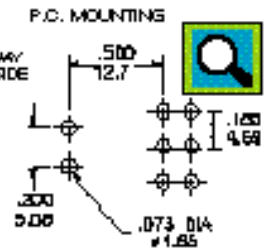

SPDT TYPE 1507P1B20M6QE

TERMINATIONS OPTIONS

M0

DPDT TYPE 2507P1B20M6RE

M0

X-ON Electronics

Largest Supplier of Electrical and Electronic Components

Click to view similar products for [Toggle Switches](#) category: