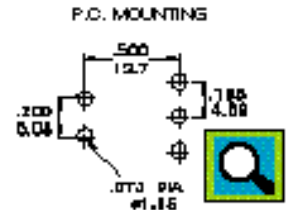

SPDT TYPE 1507P1B20M6QE

TERMINATIONS OPTIONS

DPDT TYPE 2507P1B20M6RE