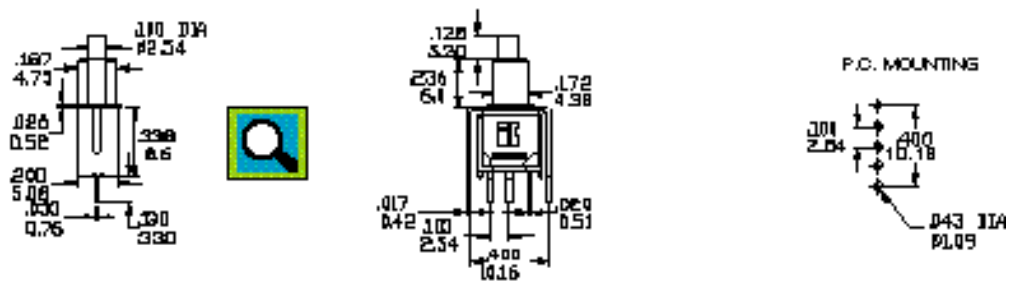

08 Series

Sub-Miniature Pushbutton Switches

SPDT TYPE 1508P1B5M1QE

FUNCTION	SWITCH POSITION	
5	ON	MOM
TERM. CONN.	2-1	2-3

SPDT TYPE 1508P1B6M6QE

TERMINATION OPTIONS

M6

SPDT TYPE 1508P1B6M7RE

M7

SPDT TYPE 1508P1B6VS2QE

VS2

CAPS

ACTUAL OR COLOR

NO.	COLOR
1	WHITE
2	BLACK (STD)
3	RED

For other colors please consult factory

(800-C1)