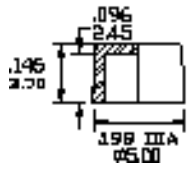

M7

SPDT TYPE 1508P1B6VS2QE

VS2

CAPS

ACTUAL OR COLOR

NO.	COLOR
1	WHITE
2	BLACK (STD)
3	RED

For other colors please consult factory

(800-C1)