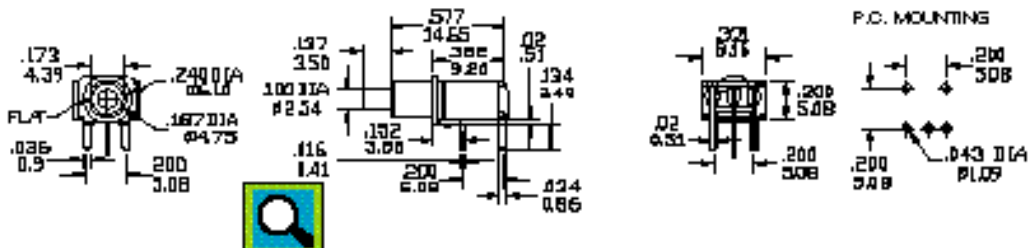

08 Series

Sub-Miniature Pushbutton Switches

SPDT TYPE 1508P1B5M1QE

FUNCTION	SWITCH POSITION	
5	ON	MOM
TERM. CONN.	2-1	2-3

SPDT TYPE 1508P1B6M6QE

TERMINATION OPTIONS

M6

SPDT TYPE 1508P1B6M7RE