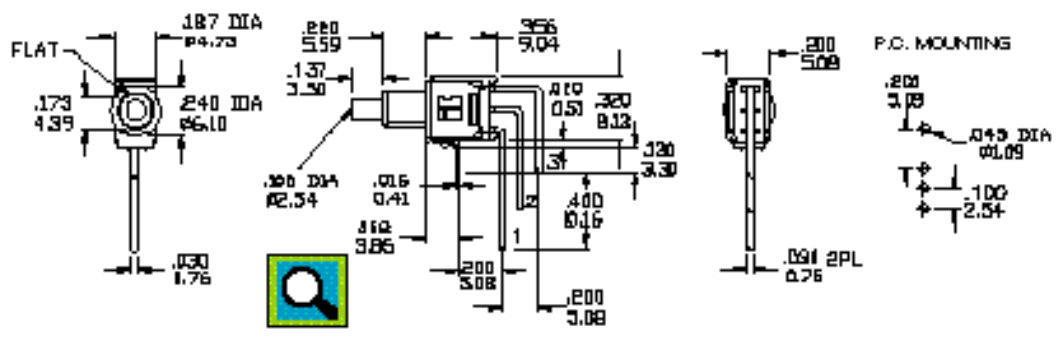

08 Series

Sub-Miniature Pushbutton Switches

SPDT TYPE 1508P1B5M1QE

FUNCTION	SWITCH POSITION	
5	ON	MOM
TERM. CONN.	2-1	2-3

SPDT TYPE 1508P1B6M6QE

TERMINATION OPTIONS

M6

SPDT TYPE 1508P1B6M7RE

M7

SPDT TYPE 1508P1B6VS2QE

VS2

CAPS

ACTUAL OR COLOR

NO.	COLOR
1	WHITE
2	BLACK (STD)
3	RED

For other colors please consult factory

(800-C1)