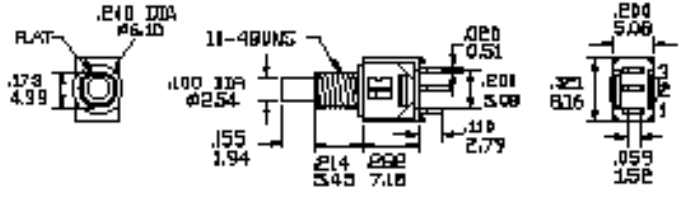

08 Series

Sub-Miniature Pushbutton Switches

SPDT TYPE 1508P1B5M1QE

FUNCTION	SWITCH POSITION	
5	ON	MOM
TERM. CONN.	2-1	2-3

SPDT TYPE 1508P1B6M6QE

TERMINATION OPTIONS

M6

SPDT TYPE 1508P1B6M7RE

M7

SPDT TYPE 1508P1B6VS2QE

VS2

CAPS

ACTUAL OR COLOR

NO.	COLOR
1	WHITE
2	BLACK (STD)
3	RED

For other colors please consult factory

(800-C1)