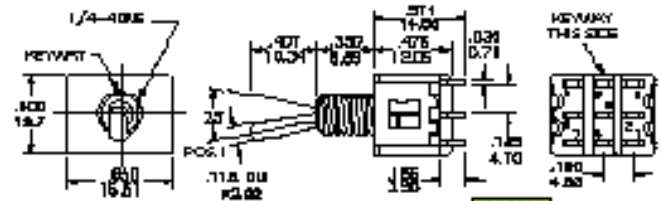

DPDT TYPE 2101T1B1M1QE

FUNCTION	SWITCH POSITION		
	1	2	3
1	ON	NONE	ON
2	ON	OFF	ON
3	ON	OFF	(ON)
4	(ON)	OFF	(ON)
5	ON	NONE	(ON)
TERM. CONN.	2-3, 5-6	OPEN	2-1, 5-4
6	ON	ON	ON
7	ON	ON	(ON)
8	(ON)	ON	(ON)
TERM. CONN.	2-3, 5-6	2-3, 5-4	2-1, 5-4

3PDT TYPE 3101T1B1M1RE

FUNCTION	SWITCH POSITION		
	1	2	3
1	ON	NONE	ON
2	ON	OFF	ON
3	ON	OFF	(ON)
4	(ON)	OFF	(ON)
5	ON	NONE	(ON)
TERM. CONN.	2-3, 5-6, 8-9	OPEN	2-1, 5-4, 8-7

X-ON Electronics

Largest Supplier of Electrical and Electronic Components