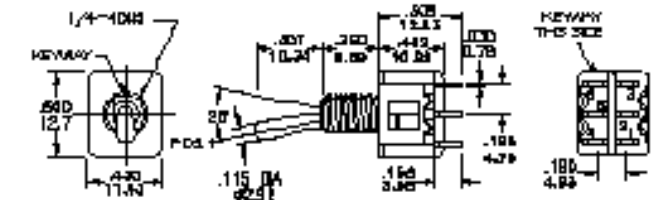

DPDT TYPE 2101T1B1M1QE

FUNCTION	SWITCH POSITION		
	1	2	3
1	ON	NONE	ON
2	ON	OFF	ON
3	ON	OFF	(ON)
4	(ON)	OFF	(ON)
5	ON	NONE	(ON)
TERM. CONN.	2-3, 5-6	OPEN	2-1, 5-4
6	ON	ON	ON
7	ON	ON	(ON)
8	(ON)	ON	(ON)
TERM. CONN.	2-3, 5-6	2-3, 5-4	2-1, 5-4

3PDT TYPE 3101T1B1M1RE

FUNCTION	SWITCH POSITION		
	1	2	3
1	ON	NONE	ON
2	ON	OFF	ON
3	ON	OFF	(ON)
4	(ON)	OFF	(ON)
5	ON	NONE	(ON)
TERM. CONN.	2-3, 5-6, 8-9	OPEN	2-1, 5-4, 8-7

X-ON Electronics

Largest Supplier of Electrical and Electronic Components