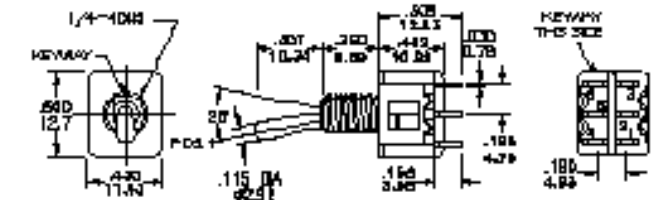

**SPDT TYPE 1101T1B1M1RE**

FUNCTION	SWITCH POSITION		
	1	2	3
1	ON	NONE	ON
2	ON	OFF	ON
3	ON	OFF	(ON)
4	(ON)	OFF	(ON)
5	ON	NONE	(ON)
TERM. CONN.	2-3	OPEN	2-1

**DPDT TYPE 2101T1B1M1QE**

FUNCTION	SWITCH POSITION		
1	ON	NONE	ON
2	ON	OFF	ON
3	ON	OFF	(ON)
4	(ON)	OFF	(ON)
5	ON	NONE	(ON)
TERM. CONN.	2-3, 5-6	OPEN	2-1, 5-4
6	ON	ON	ON
7	ON	ON	(ON)
8	(ON)	ON	(ON)
TERM. CONN.	2-3, 5-6	2-3, 5-4	2-1, 5-4

**3PDT TYPE 3101T1B1M1RE**

FUNCTION	SWITCH POSITION		
1	ON	NONE	ON
2	ON	OFF	ON
3	ON	OFF	(ON)
4	(ON)	OFF	(ON)
5	ON	NONE	(ON)
TERM. CONN.	2-3, 5-6, 8-9	OPEN	2-1, 5-4, 8-7