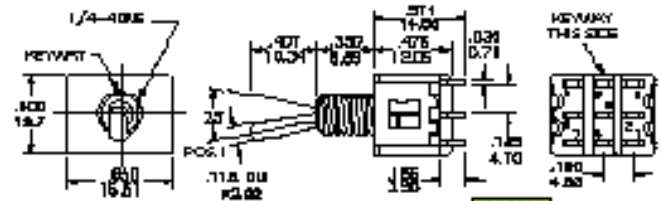

**SPDT TYPE 1101T1B1M1RE**

FUNCTION	SWITCH POSITION		
	1	2	3
1	ON	NONE	ON
2	ON	OFF	ON
3	ON	OFF	(ON)
4	(ON)	OFF	(ON)
5	ON	NONE	(ON)
TERM. CONN.	2-3	OPEN	2-1

**DPDT TYPE 2101T1B1M1QE**

FUNCTION	SWITCH POSITION		
1	ON	NONE	ON
2	ON	OFF	ON
3	ON	OFF	(ON)
4	(ON)	OFF	(ON)
5	ON	NONE	(ON)
TERM. CONN.	2-3, 5-6	OPEN	2-1, 5-4
6	ON	ON	ON
7	ON	ON	(ON)
8	(ON)	ON	(ON)
TERM. CONN.	2-3, 5-6	2-3, 5-4	2-1, 5-4

**3PDT TYPE 3101T1B1M1RE**

FUNCTION	SWITCH POSITION		
1	ON	NONE	ON
2	ON	OFF	ON
3	ON	OFF	(ON)
4	(ON)	OFF	(ON)
5	ON	NONE	(ON)
TERM. CONN.	2-3, 5-6, 8-9	OPEN	2-1, 5-4, 8-7