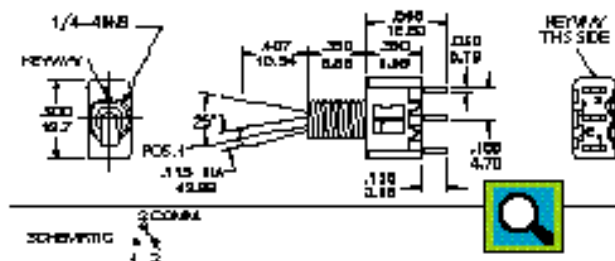

# Miniature Toggle Switches

**HOW TO ORDER SEE PAGE 1**

**SPECIFICATIONS:**

- Contact rating: see page 1 and 7
- Electrical life: 50.000 make-and-break cycles at full load
- Contact resistance: 10mΩ max. initial @ 2-4VDC 100mA for both coin silver and gold plated contacts
- Insulation resistance: 1.000MΩ min.
- Dielectric strength: 1.500V RMS @ sea level
- Operating temperature: -30 °C to 85 °C

**SPDT TYPE 1101T1B1M1RE**

FUNCTION	SWITCH POSITION		
	1	2	3
1	ON	NONE	ON
2	ON	OFF	ON
3	ON	OFF	(ON)
4	(ON)	OFF	(ON)
5	ON	NONE	(ON)
TERM. CONN.	2-3	OPEN	2-1

**DPDT TYPE 2101T1B1M1QE**

FUNCTION	SWITCH POSITION		
1	ON	NONE	ON
2	ON	OFF	ON
3	ON	OFF	(ON)
4	(ON)	OFF	(ON)
5	ON	NONE	(ON)
TERM. CONN.	2-3, 5-6	OPEN	2-1, 5-4
6	ON	ON	ON
7	ON	ON	(ON)
8	(ON)	ON	(ON)
TERM. CONN.	2-3, 5-6	2-3, 5-4	2-1, 5-4

**3PDT TYPE 3101T1B1M1RE**

FUNCTION	SWITCH POSITION		
1	ON	NONE	ON
2	ON	OFF	ON
3	ON	OFF	(ON)
4	(ON)	OFF	(ON)
5	ON	NONE	(ON)
TERM. CONN.	2-3, 5-6, 8-9	OPEN	2-1, 5-4, 8-7