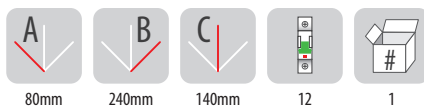

Uwagi / remarks: Obudowa S-12 C.2071 zawiera złącze N+PE S-12 C.2071 Housing with N+PE terminal strips inside