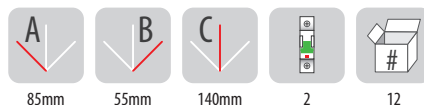

C.2030

Uwagi / remarks:

Obudowa S-3 z szybką dymną
Housing S-3 with smoky glass

IP30