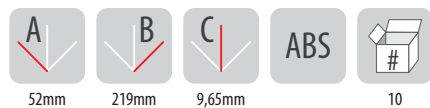

C.2069 C.2025 N+PE IP30

Uwagi / remarks: Obudowa S-8 C.2025 zawiera złącze N+PE S-8 C.2025 Housing with N+PE terminal strips inside

Maskownica modułów obudowy S-12
Cover for housing S-12

C.2080

Uwagi / remarks: