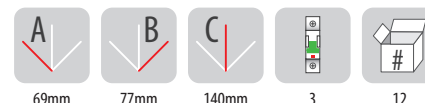

C.2015

N+PE

C.2060

69mm 77mm 140mm 3 12

Uwagi / remarks: Obudowa S-3 C.2060 zawiera złącze N+PE
S-3 C.2060 Housing with N+PE terminal strips inside