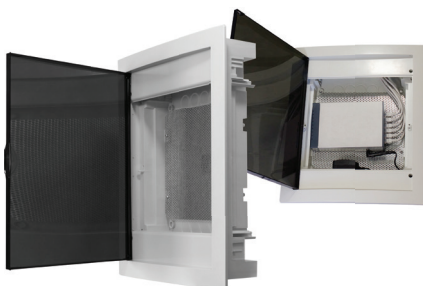

Rozdzielnica teleinformatyczna

Typ: RO-2P z plastikowymi drzwiami

Uwagi / remarks: Płyta perforowana 220x250mm, gniazdo BETA1 - pojedyncze