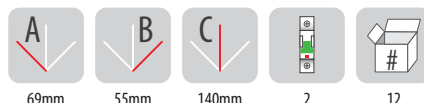

Housing S-2

IP30

C.2016

69mm 55mm 140mm 2 12

Uwagi / remarks:

Obudowa S-3

Housing S-3

IP30