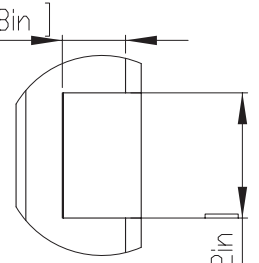

HOLE(S) ARE DESIGNED FOR M2.6X6mm SELF-TAPPING SCREWS USE.

WALL MOUNTING HOLES(2) X DIA.4.5mm FOR PAN HEAD(M4) TAPPING SCREWS USE.

SECTION B-B  
SCALE 2 : 3

SECTION C  
SCALE 2 : 1

SECTION A-A  
SCALE 2 : 3

ASSEMBLY

According to ISO 2768-m

| Measuring DIM=L    | Tolerances |
|--------------------|------------|
| 0.5<L<=3.0mm       | ±0.1mm     |
| 3.0<L<=6.0 mm      | ±0.1mm     |
| 6.0<L<=30.0 mm     | ±0.2mm     |
| 30.0<L<=120.0 mm   | ±0.3mm     |
| 120.0<L<=400.0 mm  | ±0.5mm     |
| 400.0<L<=1000.0 mm | ±0.8mm     |