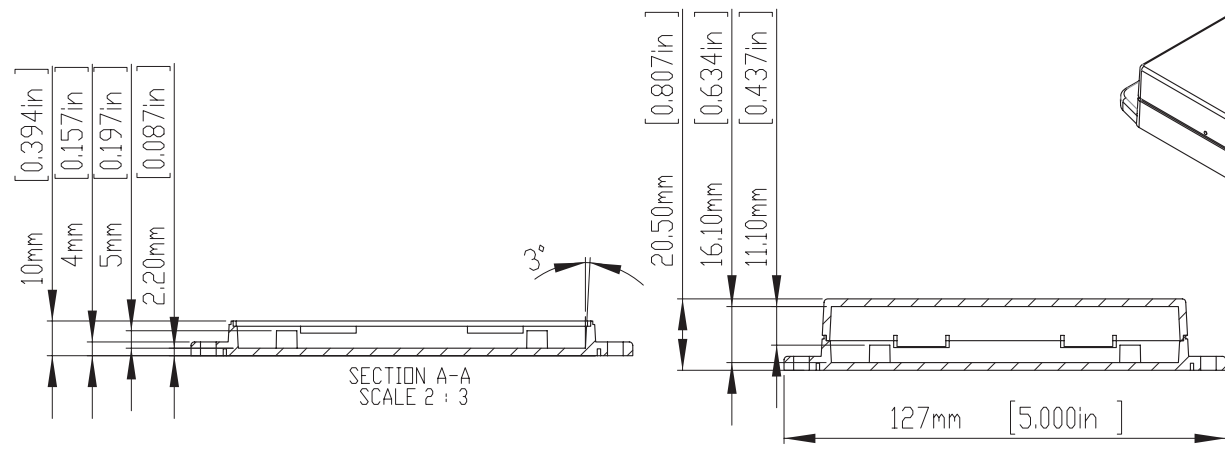

HOLE(S) ARE DESIGNED FOR M2.6X6mm SELF-TAPPING SCREWS USE.

WALL MOUNTING HOLES(2) X DIA.4.5mm FOR PAN HEAD(M4) TAPPING SCREWS USE.

SECTION B-B  
SCALE 2 : 3

SECTION C  
SCALE 2 : 1

SECTION A-A  
SCALE 2 : 3

ASSEMBLY

According to ISO 2768-m

| Measuring DIM=L    | Tolerances |
|--------------------|------------|
| 0.5<L<=3.0mm       | ±0.1mm     |
| 3.0<L<=6.0 mm      | ±0.1mm     |
| 6.0<L<=30.0 mm     | ±0.2mm     |
| 30.0<L<=120.0 mm   | ±0.3mm     |
| 120.0<L<=400.0 mm  | ±0.5mm     |
| 400.0<L<=1000.0 mm | ±0.8mm     |