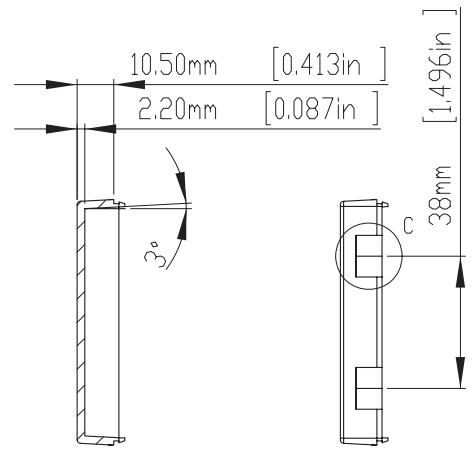

HOLE(S) ARE DESIGNED FOR M2.6X6mm SELF-TAPPING SCREWS USE.

WALL MOUNTING HOLES(2) X DIA.4.5mm FOR PAN HEAD(M4) TAPPING SCREWS USE.

SECTION B-B  
SCALE 2 : 3

SECTION C  
SCALE 2 : 1

SECTION A-A  
SCALE 2 : 3

ASSEMBLY

According to ISO 2768-m

| Measuring DIM=L    | Tolerances |
|--------------------|------------|
| 0.5<L<=3.0mm       | ±0.1mm     |
| 3.0<L<=6.0 mm      | ±0.1mm     |
| 6.0<L<=30.0 mm     | ±0.2mm     |
| 30.0<L<=120.0 mm   | ±0.3mm     |
| 120.0<L<=400.0 mm  | ±0.5mm     |
| 400.0<L<=1000.0 mm | ±0.8mm     |