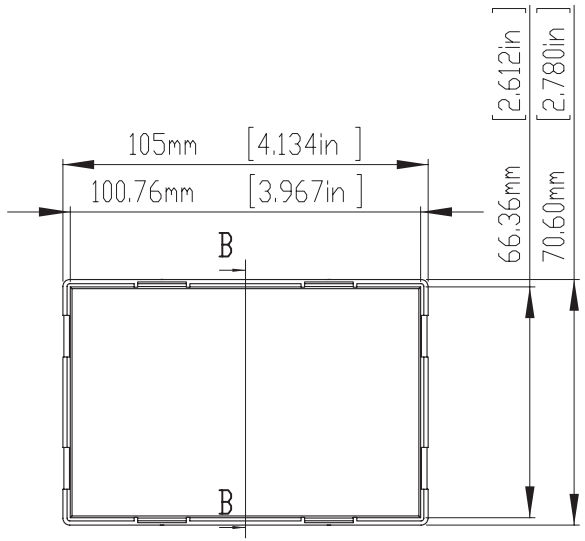

HOLE(S) ARE DESIGNED FOR M2.6X6mm SELF-TAPPING SCREWS USE.

WALL MOUNTING HOLES(2) X DIA.4.5mm FOR PAN HEAD(M4) TAPPING SCREWS USE.

SECTION B-B  
SCALE 2 : 3

SECTION C  
SCALE 2 : 1

SECTION A-A  
SCALE 2 : 3

ASSEMBLY

According to ISO 2768-m

| Measuring DIM=L    | Tolerances |
|--------------------|------------|
| 0.5<L<=3.0mm       | ±0.1mm     |
| 3.0<L<=6.0 mm      | ±0.1mm     |
| 6.0<L<=30.0 mm     | ±0.2mm     |
| 30.0<L<=120.0 mm   | ±0.3mm     |
| 120.0<L<=400.0 mm  | ±0.5mm     |
| 400.0<L<=1000.0 mm | ±0.8mm     |