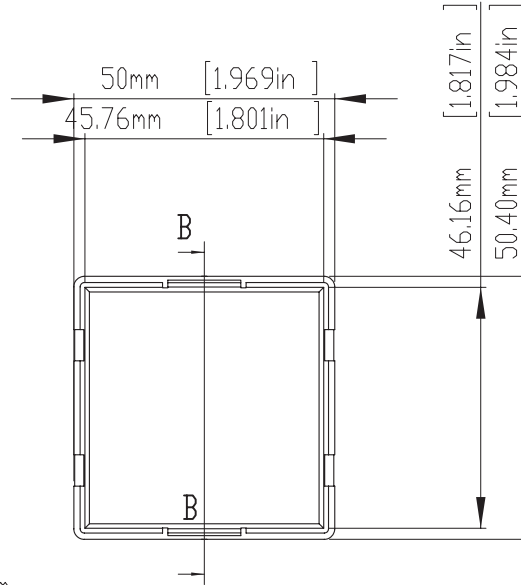

HOLES(4) ARE DESIGNED FOR M2.6X6mm SELF-TAPPING SCREWS USE.
 WALL MOUNTING HOLES(2) X DIA.4.5mm FOR PAN HEAD(M4) TAPPING SCREWS USE.

| According to ISO 2768-m | |
|-------------------------|------------|
| Measuring DIM=L | Tolerances |
| 0.5<L≤3.0mm | ±0.1mm |
| 3.0<L≤6.0 mm | ±0.1mm |
| 6.0<L≤30.0 mm | ±0.2mm |
| 30.0<L≤120.0 mm | ±0.3mm |
| 120.0<L≤400.0 mm | ±0.5mm |
| 400.0<L≤1000.0 mm | ±0.8mm |