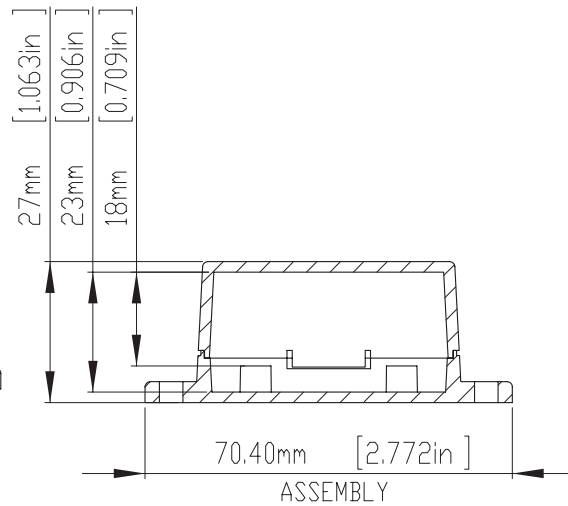

HOLES(4) ARE DESIGNED FOR M2.6X6mm SELF-TAPPING SCREWS USE.
 WALL MOUNTING HOLES(2) X DIA.4.5mm FOR PAN HEAD(M4) TAPPING SCREWS USE.

| According to ISO 2768-m | |
|-------------------------|------------|
| Measuring DIM=L | Tolerances |
| 0.5<L≤3.0mm | ±0.1mm |
| 3.0<L≤6.0 mm | ±0.1mm |
| 6.0<L≤30.0 mm | ±0.2mm |
| 30.0<L≤120.0 mm | ±0.3mm |
| 120.0<L≤400.0 mm | ±0.5mm |
| 400.0<L≤1000.0 mm | ±0.8mm |