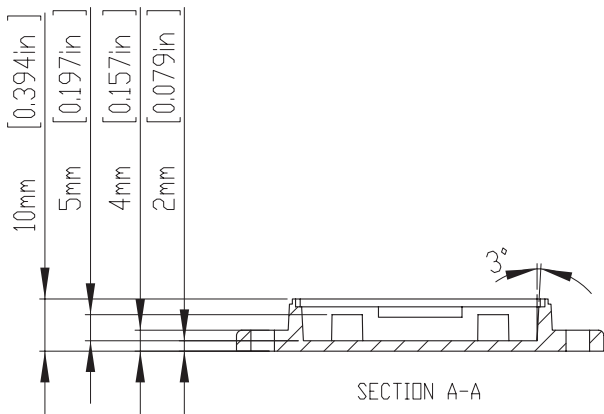

HOLES(4) ARE DESIGNED FOR M2.6X6mm SELF-TAPPING SCREWS USE.
 WALL MOUNTING HOLES(2) X DIA.4.5mm FOR PAN HEAD(M4) TAPPING SCREWS USE.

| According to ISO 2768-m | |
|-------------------------|------------|
| Measuring DIM=L | Tolerances |
| 0.5<L≤3.0mm | ±0.1mm |
| 3.0<L≤6.0 mm | ±0.1mm |
| 6.0<L≤30.0 mm | ±0.2mm |
| 30.0<L≤120.0 mm | ±0.3mm |
| 120.0<L≤400.0 mm | ±0.5mm |
| 400.0<L≤1000.0 mm | ±0.8mm |