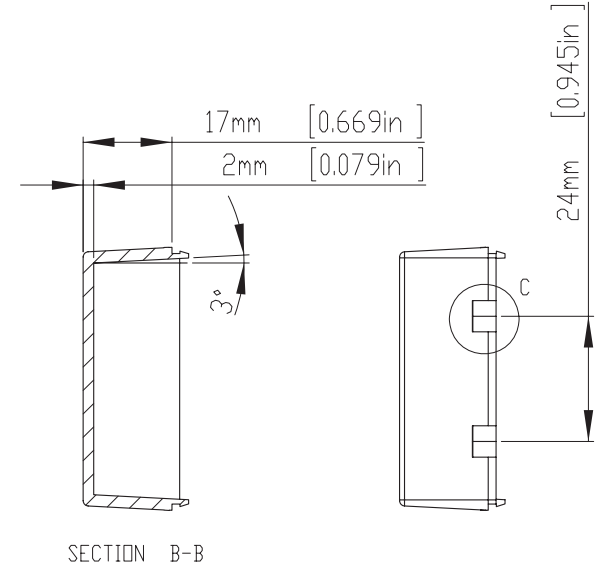

HOLES(4) ARE DESIGNED FOR M2.6X6mm SELF-TAPPING SCREWS USE.
 WALL MOUNTING HOLES(2) X DIA.4.5mm FOR PAN HEAD(M4) TAPPING SCREWS USE.

| According to ISO 2768-m | |
|-------------------------|------------|
| Measuring DIM=L | Tolerances |
| 0.5<L≤3.0mm | ±0.1mm |
| 3.0<L≤6.0 mm | ±0.1mm |
| 6.0<L≤30.0 mm | ±0.2mm |
| 30.0<L≤120.0 mm | ±0.3mm |
| 120.0<L≤400.0 mm | ±0.5mm |
| 400.0<L≤1000.0 mm | ±0.8mm |