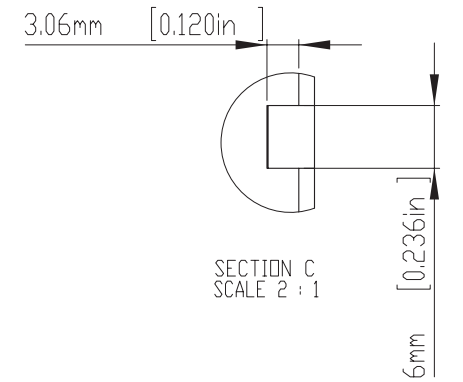

HOLES(4) ARE DESIGNED FOR M2.6X6mm SELF-TAPPING SCREWS USE.
 WALL MOUNTING HOLES(2) X DIA.4.5mm FOR PAN HEAD(M4) TAPPING SCREWS USE.

| According to ISO 2768-m | |
|-------------------------|------------|
| Measuring DIM=L | Tolerances |
| 0.5<L≤3.0mm | ±0.1mm |
| 3.0<L≤6.0 mm | ±0.1mm |
| 6.0<L≤30.0 mm | ±0.2mm |
| 30.0<L≤120.0 mm | ±0.3mm |
| 120.0<L≤400.0 mm | ±0.5mm |
| 400.0<L≤1000.0 mm | ±0.8mm |

宣又實業有限公司
GAINTA INDUSTRIES LTD.

繪圖 DRA'D BY
JACKY

日期 DATE
2013/10/01

材質 MATE.
ABS

圖名TITLE:
NUB505027

圖號DWG NO:

版次REVISID:

A