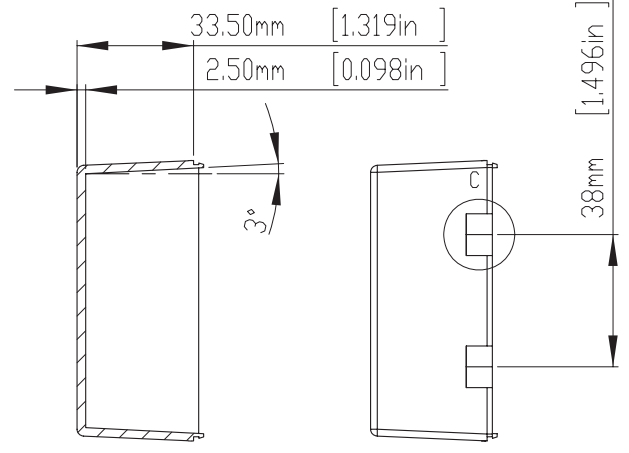

HOLES(4) ARE DESIGNED FOR M2.6X6mm SELF-TAPPING SCREWS USE.  
 WALL MOUNTING HOLES(4) X DIA.4.5mm FOR PAN HEAD(M4) TAPPING SCREWS USE.

SECTION B-B  
SCALE 2 : 3

SECTION C-C  
SCALE 2 : 1

SECTION A-A  
SCALE 2 : 3

ASSEMBLY

According to ISO 2768-m	
Measuring DIM=L	Tolerances
0.5<L<=3.0mm	±0.1mm
3.0<L<=6.0 mm	±0.1mm
6.0<L<=30.0 mm	±0.2mm
30.0<L<=120.0 mm	±0.3mm
120.0<L<=400.0 mm	±0.5mm
400.0<L<=1000.0 mm	±0.8mm

宣又實業有限公司 GAINTA INDUSTRIES LTD.	繪圖	DRA'D BY	日期	DATE	材質	MATE.	圖名TITLE:	圖號DWG NO:	版次REVISID:
		JACKY	2013/10/01		ABS		NUB808043		A