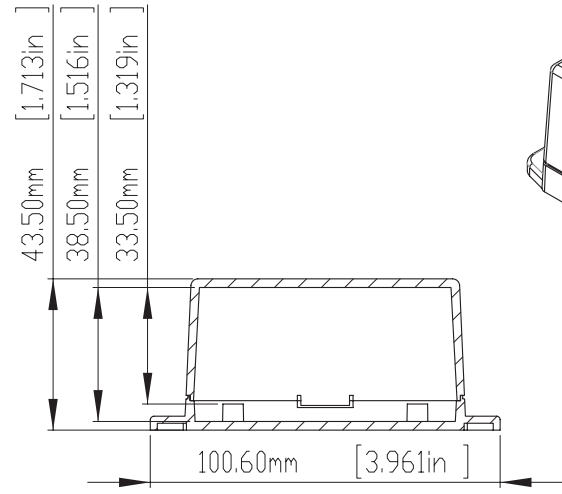

HOLES(4) ARE DESIGNED FOR M2.6X6mm SELF-TAPPING SCREWS USE.  
 WALL MOUNTING HOLES(4) X DIA.4.5mm FOR PAN HEAD(M4) TAPPING SCREWS USE.

SECTION B-B  
SCALE 2 : 3

SECTION C-C  
SCALE 2 : 1

SECTION A-A  
SCALE 2 : 3

ASSEMBLY

According to ISO 2768-m	
Measuring DIM=L	Tolerances
0.5<L<=3.0mm	±0.1mm
3.0<L<=6.0 mm	±0.1mm
6.0<L<=30.0 mm	±0.2mm
30.0<L<=120.0 mm	±0.3mm
120.0<L<=400.0 mm	±0.5mm
400.0<L<=1000.0 mm	±0.8mm

宣又實業有限公司 GAINTA INDUSTRIES LTD.	繪圖	DRA'D BY	日期	DATE	材質	MATE.	圖名TITLE:	圖號DWG NO:	版次REVISID:
		JACKY	2013/10/01		ABS		NUB808043		A