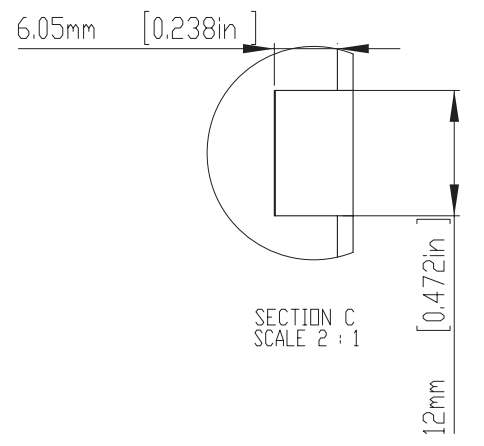

HOLES(4) ARE DESIGNED FOR M2.6X6mm SELF-TAPPING SCREWS USE.  
 WALL MOUNTING HOLES(4) X DIA.4.5mm FOR PAN HEAD(M4) TAPPING SCREWS USE.

SECTION B-B  
SCALE 2 : 3

SECTION C-C  
SCALE 2 : 1

SECTION A-A  
SCALE 2 : 3

ASSEMBLY

According to ISO 2768-m	
Measuring DIM=L	Tolerances
0.5<L<=3.0mm	±0.1mm
3.0<L<=6.0 mm	±0.1mm
6.0<L<=30.0 mm	±0.2mm
30.0<L<=120.0 mm	±0.3mm
120.0<L<=400.0 mm	±0.5mm
400.0<L<=1000.0 mm	±0.8mm

宣又實業有限公司 GAINTA INDUSTRIES LTD.	繪圖	DRA'D BY	日期	DATE	材質	MATE.	圖名TITLE:	圖號DWG NO:	版次REVISID:
		JACKY	2013/10/01		ABS		NUB808043		A