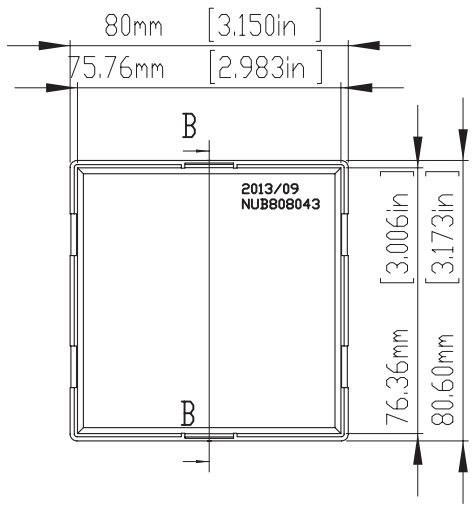

HOLES(4) ARE DESIGNED FOR M2.6X6mm SELF-TAPPING SCREWS USE.  
 WALL MOUNTING HOLES(4) X DIA.4.5mm FOR PAN HEAD(M4) TAPPING SCREWS USE.

SECTION B-B  
SCALE 2 : 3

SECTION C-C  
SCALE 2 : 1

SECTION A-A  
SCALE 2 : 3

ASSEMBLY

According to ISO 2768-m	
Measuring DIM=L	Tolerances
0.5<L<=3.0mm	±0.1mm
3.0<L<=6.0 mm	±0.1mm
6.0<L<=30.0 mm	±0.2mm
30.0<L<=120.0 mm	±0.3mm
120.0<L<=400.0 mm	±0.5mm
400.0<L<=1000.0 mm	±0.8mm

宣又實業有限公司 GAINTA INDUSTRIES LTD.	繪圖	DRA'D BY	日期	DATE	材質	MATE.	圖名TITLE:	圖號DWG NO:	版次REVISID:
		JACKY	2013/10/01		ABS		NUB808043		A