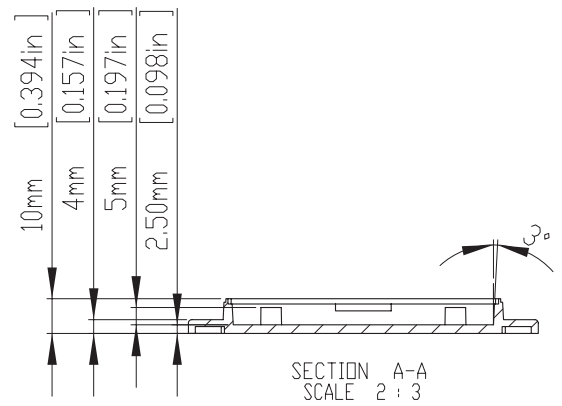

HOLES(4) ARE DESIGNED FOR M2.6X6mm SELF-TAPPING SCREWS USE.  
 WALL MOUNTING HOLES(4) X DIA.4.5mm FOR PAN HEAD(M4) TAPPING SCREWS USE.

SECTION B-B  
SCALE 2 : 3

SECTION C-C  
SCALE 2 : 1

SECTION A-A  
SCALE 2 : 3

ASSEMBLY

According to ISO 2768-m	
Measuring DIM=L	Tolerances
0.5<L<=3.0mm	±0.1mm
3.0<L<=6.0 mm	±0.1mm
6.0<L<=30.0 mm	±0.2mm
30.0<L<=120.0 mm	±0.3mm
120.0<L<=400.0 mm	±0.5mm
400.0<L<=1000.0 mm	±0.8mm

宣又實業有限公司 GAINTA INDUSTRIES LTD.	繪圖	DRA'D BY	日期	DATE	材質	MATE.	圖名TITLE:	圖號DWG NO:	版次REVISID:
		JACKY	2013/10/01		ABS		NUB808043		A