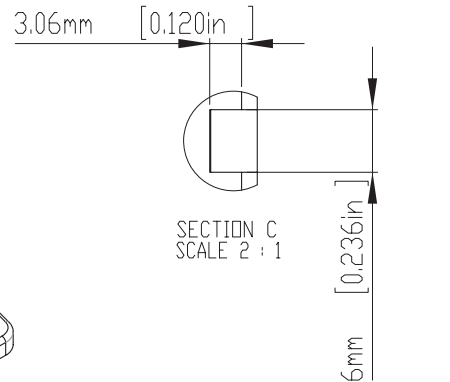

HOLE(S)4 ARE DESIGNED FOR M2.6X6mm SELF-TAPPING SCREWS USE.

WALL MOUNTING HOLES(2) X DIA.4.5mm FOR PAN HEAD(M4) TAPPING SCREWS USE.

According to ISO 2768-m

Measuring DIM=L	Tolerances
0.5<L<=3.0mm	±0.1mm
3.0<L<=6.0 mm	±0.1mm
6.0<L<=30.0 mm	±0.2mm
30.0<L<=120.0 mm	±0.3mm
120.0<L<=400.0 mm	±0.5mm
400.0<L<=1000.0 mm	±0.8mm