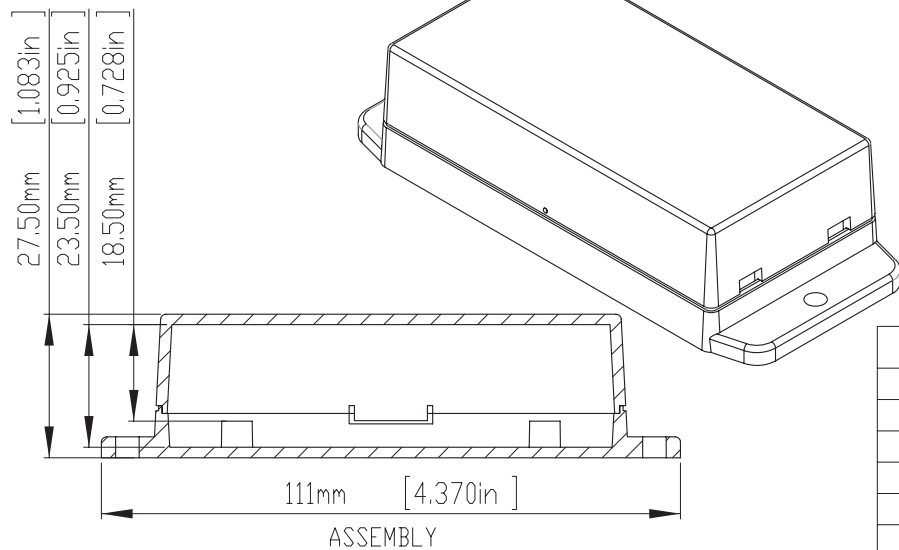

HOLE(S)4 ARE DESIGNED FOR M2.6X6mm SELF-TAPPING SCREWS USE.

WALL MOUNTING HOLES(2) X DIA.4.5mm FOR PAN HEAD(M4) TAPPING SCREWS USE.

According to ISO 2768-m

Measuring DIM=L	Tolerances
0.5<L<=3.0mm	±0.1mm
3.0<L<=6.0 mm	±0.1mm
6.0<L<=30.0 mm	±0.2mm
30.0<L<=120.0 mm	±0.3mm
120.0<L<=400.0 mm	±0.5mm
400.0<L<=1000.0 mm	±0.8mm