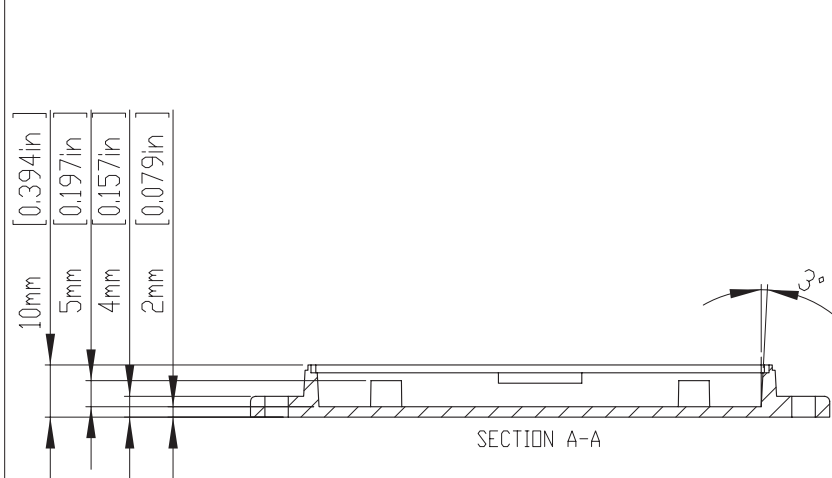

HOLE(S)4 ARE DESIGNED FOR M2.6X6mm SELF-TAPPING SCREWS USE.

WALL MOUNTING HOLES(2) X DIA.4.5mm FOR PAN HEAD(M4) TAPPING SCREWS USE.

According to ISO 2768-m

Measuring DIM=L	Tolerances
0.5<L<=3.0mm	±0.1mm
3.0<L<=6.0 mm	±0.1mm
6.0<L<=30.0 mm	±0.2mm
30.0<L<=120.0 mm	±0.3mm
120.0<L<=400.0 mm	±0.5mm
400.0<L<=1000.0 mm	±0.8mm