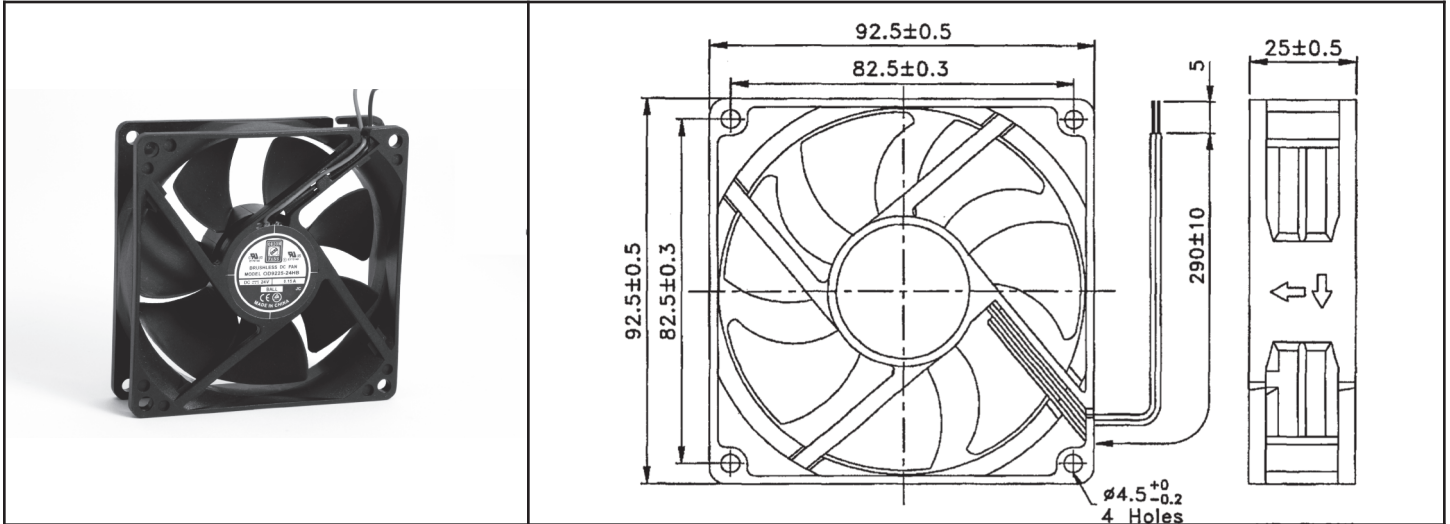

OD9225 Series

DC Fan - 12, 24, 48V
92x25 (3.62"x 1.00")

Frame & Impeller	PBT, UL94V-0 plastic	Available Options: Tachometer (FG) Alarm (RD) Thermal Control Sleeve Bearing 05V IP55 Life Expectancy (L10) Ball Bearing 60,000 hours (L10 at 40C) <u>Operating Temperature</u> Ball Bearing -10C ~ 70C Weight: ~0.22 lbs m1	
Connection	2x Lead wires		
Motor	Brushless DC, auto restart, polarity protected		
Bearing System	Dual Ball		
Insulation Resistance	10M ohm between leadwire and frame (500VDC)		
Dielectric Strength	1 minute at 500 VAC, max leakage < 500 MicroAmp		
Storage Temperature	-40C ~ +80C		