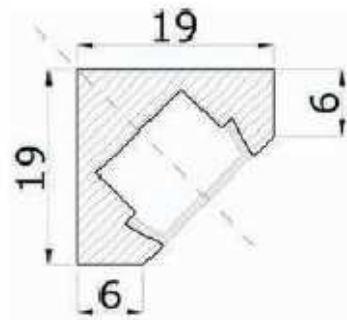

# OF-PROF45ALU-A

**LENGTH 1m , material : Aluminium , angular**

**Related product : OF-PROF45-CON ( plug )**