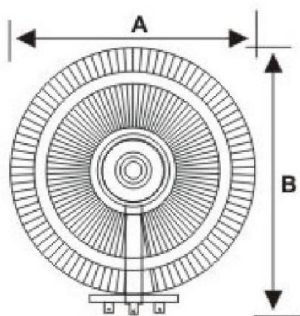

**Rated voltage PRI.:** 230 V

**Rated voltage SEC.:** 0 - 260 V

**Frequency:** 50 - 300 Hz

**Rated current SEC:** 1A, 2.8A, 5A, 6.5A, 12A

OIEA 1

OIEA 3; 6; 8; 15

Type	Current [A]	Maximum current [A]	Dimensions [mm]							Weight [kg]	IPXX	Frequency range [Hz]	Output voltage range		
			A	B	C=D	E	F	G	H				Ø	0..230 V	0..260V
OIEA 1	1,0	1,0	83	99	x	x	x	25	75	x	1,60	IP00	50-300	yes	yes
OIEA 3	2,8	3,0	110	110	92	10	6	25	75	7,5	3,30	IP00	50-300	yes	yes
OIEA 6	5,0	6,0	175	175	146	25	6	35	110	10	6,80	IP00	50-300	yes	yes
OIEA 8	6,5	8,0	175	175	146	25	6	35	130	10	8,00	IP00	50-300	yes	yes
OIEA 15	12,0	15,0	225	225	176	25	10	35	135	10	13,50	IP00	50-300	yes	yes