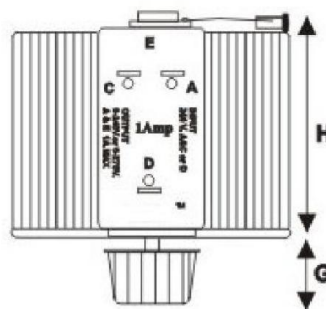

**Rated voltage PRI.:** 230 V

**Rated voltage SEC.:** 0 - 260 V

**Frequency:** 50 - 300 Hz

**Rated current SEC:** 1A, 2.8A, 5A, 6.5A, 12A

OIEA 1

OIEA 3; 6; 8; 15

Type	Current [A]	Maximum current [A]	Dimensions [mm]							Weight [kg]	IPXX	Frequency range [Hz]	Output voltage range		
			A	B	C=D	E	F	G	H				Ø	0..230 V	0..260V
OIEA 1	1,0	1,0	83	99	x	x	x	25	75	x	1,60	IP00	50-300	yes	yes
OIEA 3	2,8	3,0	110	110	92	10	6	25	75	7,5	3,30	IP00	50-300	yes	yes
OIEA 6	5,0	6,0	175	175	146	25	6	35	110	10	6,80	IP00	50-300	yes	yes
OIEA 8	6,5	8,0	175	175	146	25	6	35	130	10	8,00	IP00	50-300	yes	yes
OIEA 15	12,0	15,0	225	225	176	25	10	35	135	10	13,50	IP00	50-300	yes	yes