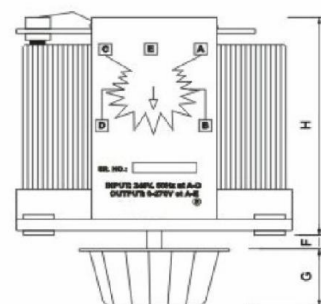

# OIEA

Open built autotransformers for non-step input voltage regulation in electrical installation and devices. Protection grade IP00. Maximum ambient temperature 45°C. Panel montage destination. Manufactured in compliance with EN61558-1, EN61558-2-14.

**Rated voltage PRI.:** 230 V

**Rated voltage SEC.:** 0 - 260 V

**Frequency:** 50 - 300 Hz

**Rated current SEC:** 1A, 2.8A, 5A, 6.5A, 12A

OIEA 1

OIEA 3; 6; 8; 15

Type	Current [A]	Maximum current [A]	Dimensions [mm]							Weight [kg]	IPXX	Frequency range [Hz]	Output voltage range		
			A	B	C=D	E	F	G	H				Ø	0..230 V	0..260V
OIEA 1	1,0	1,0	83	99	x	x	x	25	75	x	1,60	IP00	50-300	yes	yes
OIEA 3	2,8	3,0	110	110	92	10	6	25	75	7,5	3,30	IP00	50-300	yes	yes
OIEA 6	5,0	6,0	175	175	146	25	6	35	110	10	6,80	IP00	50-300	yes	yes
OIEA 8	6,5	8,0	175	175	146	25	6	35	130	10	8,00	IP00	50-300	yes	yes
OIEA 15	12,0	15,0	225	225	176	25	10	35	135	10	13,50	IP00	50-300	yes	yes