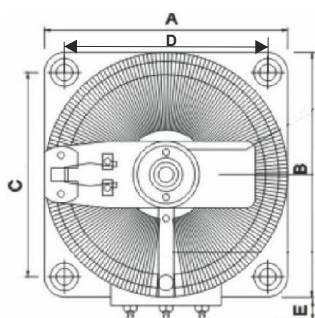

**Rated voltage PRI.:** 230 V

**Rated voltage SEC.:** 0 - 260 V

**Frequency:** 50 - 300 Hz

**Rated current SEC:** 1A, 2.8A, 5A, 6.5A, 12A

OIEA 1

OIEA 3; 6; 8; 15

Type	Current [A]	Maximum current [A]	Dimensions [mm]							Weight [kg]	IPXX	Frequency range [Hz]	Output voltage range		
			A	B	C=D	E	F	G	H				Ø	0..230 V	0..260V
OIEA 1	1,0	1,0	83	99	x	x	x	25	75	x	1,60	IP00	50-300	yes	yes
OIEA 3	2,8	3,0	110	110	92	10	6	25	75	7,5	3,30	IP00	50-300	yes	yes
OIEA 6	5,0	6,0	175	175	146	25	6	35	110	10	6,80	IP00	50-300	yes	yes
OIEA 8	6,5	8,0	175	175	146	25	6	35	130	10	8,00	IP00	50-300	yes	yes
OIEA 15	12,0	15,0	225	225	176	25	10	35	135	10	13,50	IP00	50-300	yes	yes