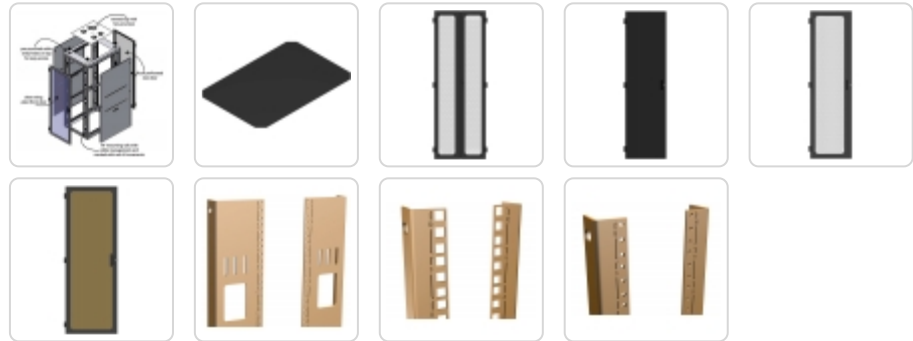

- Up to 48U and 48" deep.
- Other standard colors also include white.

Click here to build your own cabinet configuration using Q-Assembly!

Click here to view our Pre-Assembled C4RR Cabinet Series.

Gallery

Accessories

- Cabinet Fan Tops
- Cabinet Door Replacement Lock
- Universal Rack Shelf
- Rack Mount Locking Storage Drawer
- Sliding Keyboard Shelf
- Adjustable Depth Cable Manager
- Horizontal Ring Cable Manager
- Cable Management Arm
- Vertical Cable Tray
- Outlet Strips
- Grounding
- Caster Set
- Side Panel Locking Kit
- Rack and Cabinet Baying/Ganging/Joining Kit
- Adjustable Depth Shelf
- Four Post Mounting Sliding Shelf
- Rack Unit Label
- Horizontal Lacing Strip
- Horizontal Steel Finger Cable Manager
- Horizontal Hinged Cable Manager
- Vertical Cable Manager with Door
- Rack Panels
- Mounting Hardware

C4 Open Frames and Rail Options

Part No.	Overall Dimensions			Rack Units	Usable Mounting Dimensions		Mounting Rail Options (Sold Separately)	
	Height	Width	Depth		Height	Depth	Tapped 10-32	Square Hole
C4F244231BK1	48.58	24.00	31.50	24U	42.00	29.50	Not Available	C4PR2442SZPL
C4F244236BK1	48.58	24.00	36.00	24U	42.00	34.00	Not Available	C4PR2442SZPL
C4F244242BK1	48.58	24.00	42.00	24U	42.00	40.00	Not Available	C4PR2442SZPL
C4F247331BK1	80.08	24.00	31.50	42U	73.00	29.50	C4PR2473TZPL	C4PR2473SZPL
C4F247336BK1	80.08	24.00	36.00	42U	73.00	34.00	C4PR2473TZPL	C4PR2473SZPL
C4F247342BK1	80.08	24.00	42.00	42U	73.00	40.00	C4PR2473TZPL	C4PR2473SZPL
C4F247731BK1	83.58	24.00	31.50	44U	77.00	29.50	C4PR2477TZPL	C4PR2477SZPL
C4F247736BK1	83.58	24.00	36.00	44U	77.00	34.00	C4PR2477TZPL	C4PR2477SZPL
C4F247742BK1	83.58	24.00	42.00	44U	77.00	40.00	C4PR2477TZPL	C4PR2477SZPL
C4F307731BK1	83.58	30.00	31.50	44U	77.00	29.50	C4PR77TZPL	C4PR77SZPL
C4F307736BK1	83.58	30.00	36.00	44U	77.00	34.00	C4PR77TZPL	C4PR77SZPL
C4F307742BK1	83.58	30.00	42.00	44U	77.00	40.00	C4PR77TZPL	C4PR77SZPL

Overall height includes leveling feet. Note that mounting rails are not included with the frame.