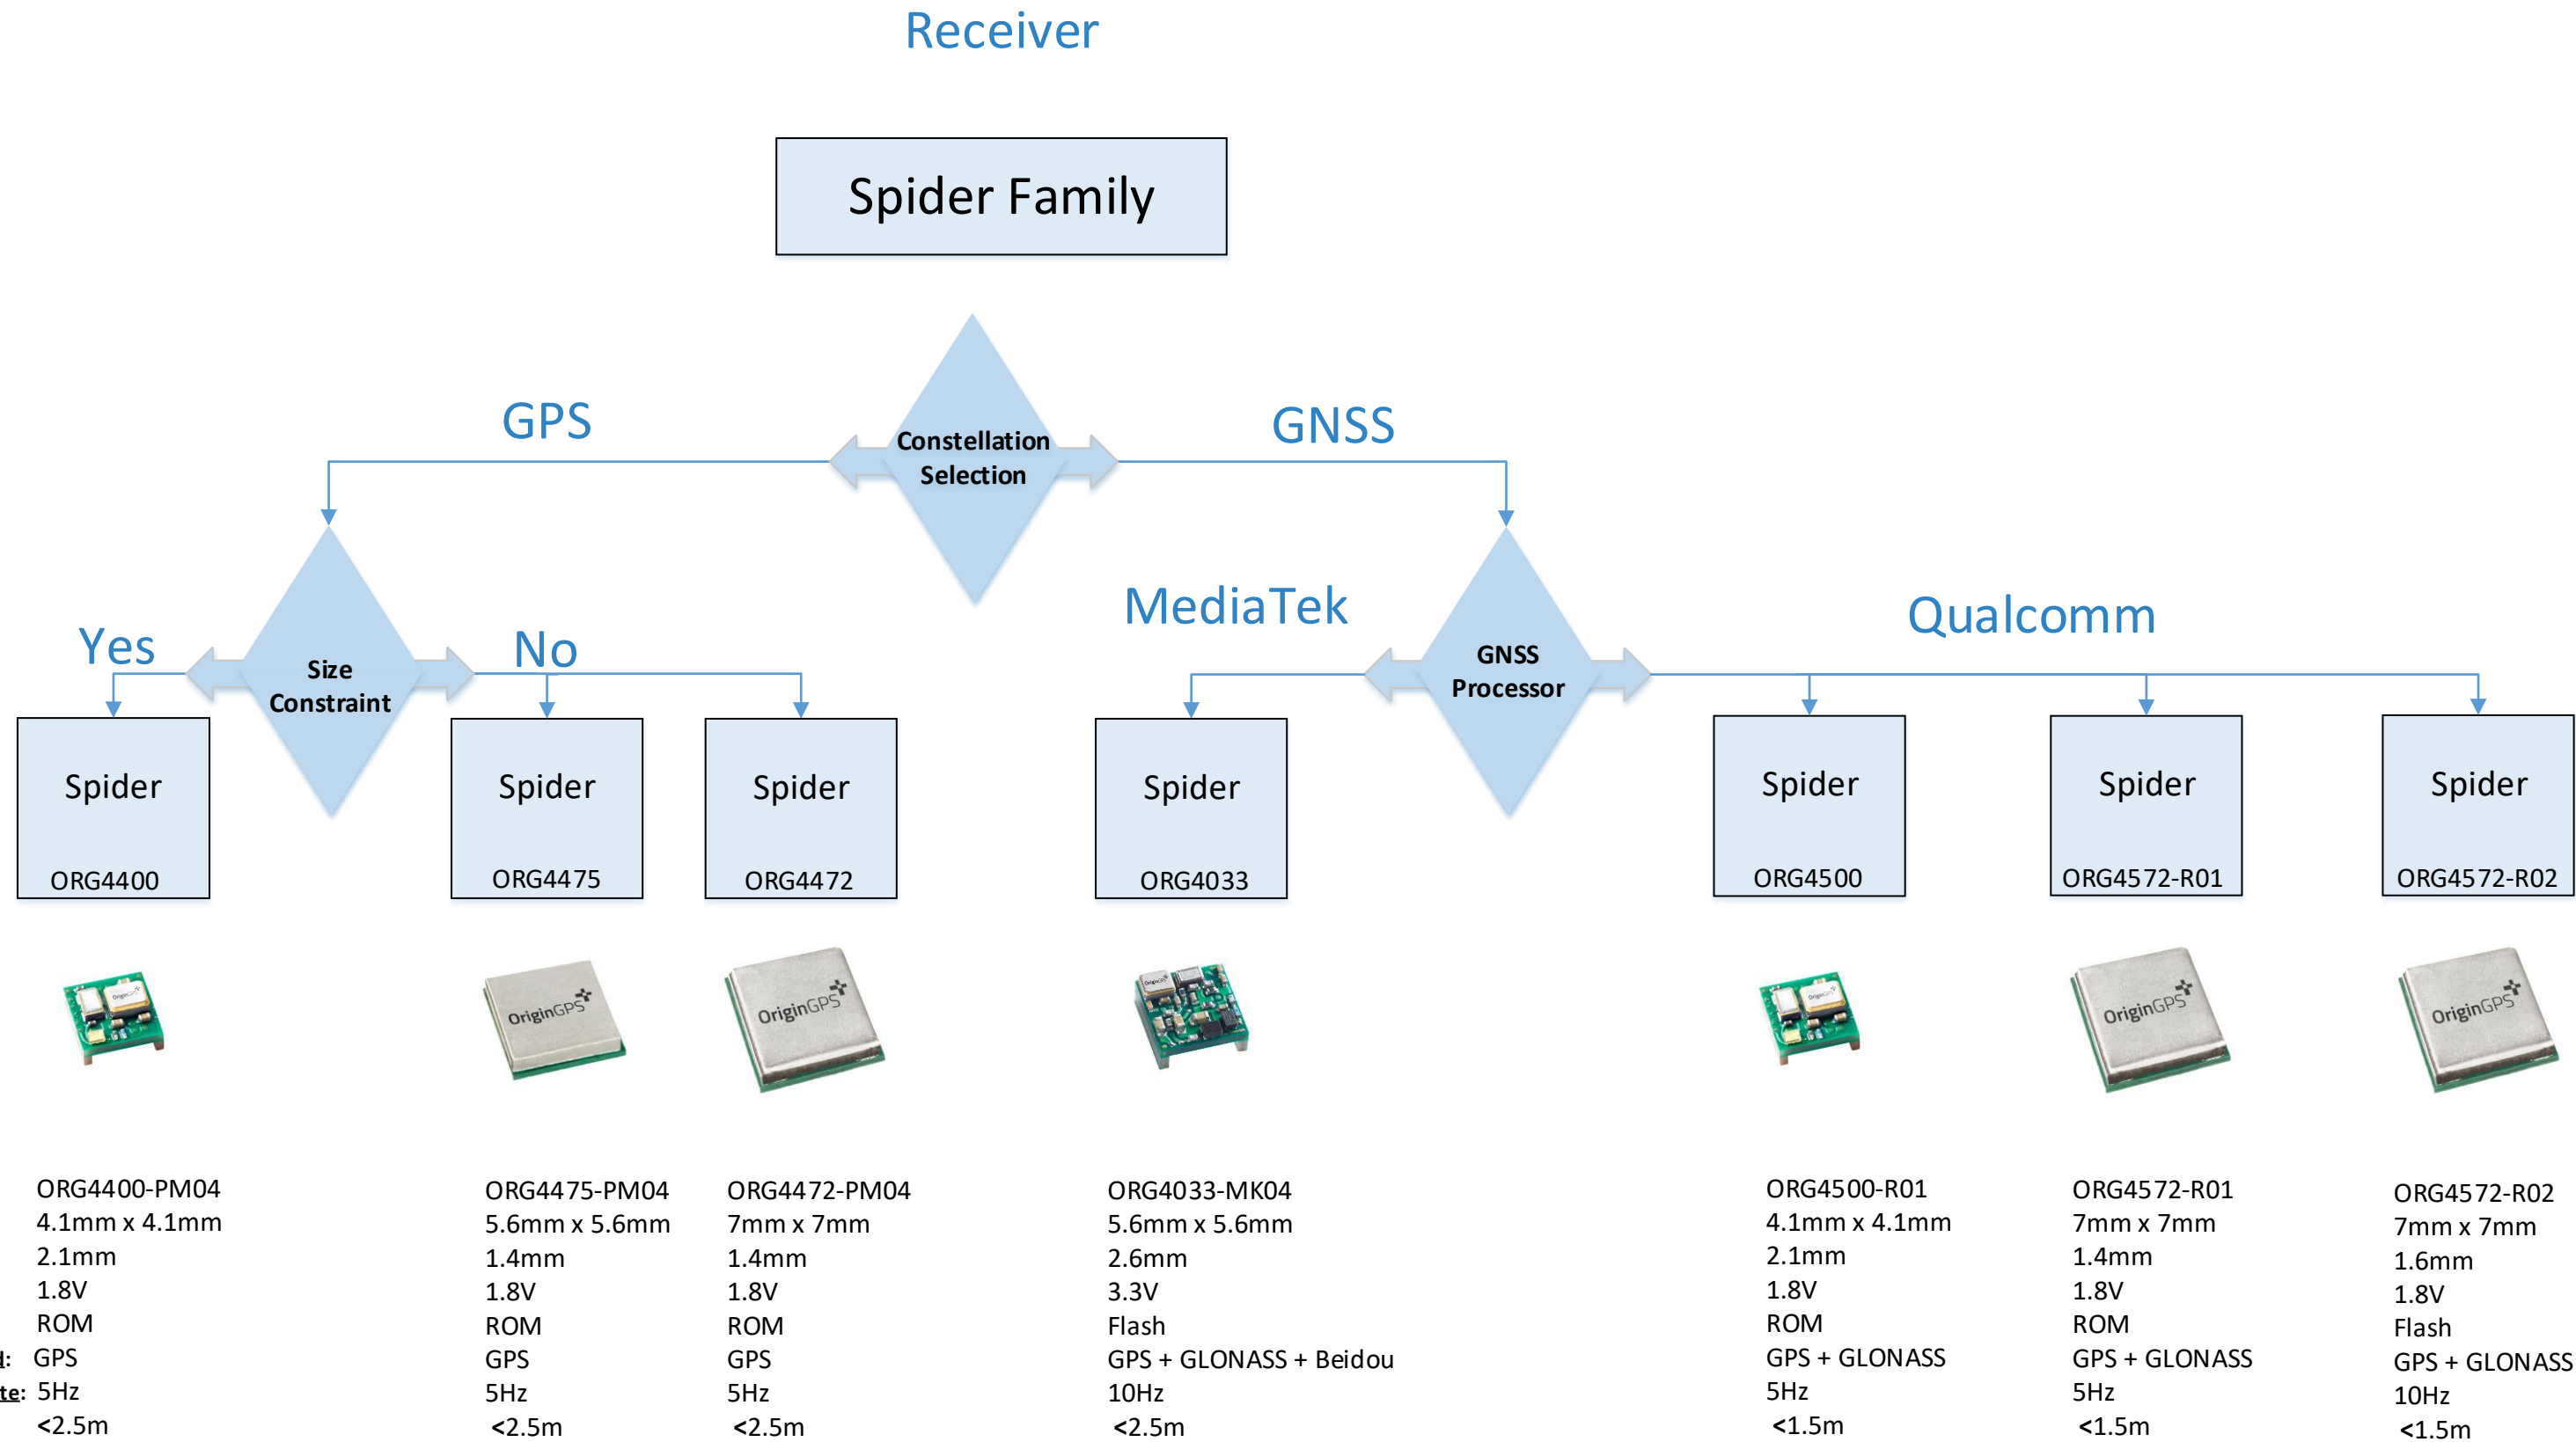

Choosing the Best OriginGPS Module for You

Receiver with Integrated Antenna

	ORG1411-PM01/04	ORG1410-PM01/04	ORG1510-MK04	ORG1510-R01	ORG1510-R02	ORG1518-R01	ORG1518-R02
P/N:	ORG1411-PM01/04	ORG1410-PM01/04	ORG1510-MK04	ORG1510-R01	ORG1510-R02	ORG1518-R01	ORG1518-R02
Dimensions:	10mm x 10mm	10mm x 10mm	10mm x 10mm	10mm x 10mm	10mm x 10mm	17mm x 17mm	17mm x 17mm
Height (without dome):	3.5mm	5.5mm	6.1mm	5.9mm	5.8mm	6.4mm	6.4mm
Height (with dome):	3.8mm	5.8mm	6.4mm	6.2mm	6.1mm	6.7mm	6.7mm
DC Supply:	1.8/2-5.5V	1.8/2-5.5V	3.3V	1.8V	1.8V	3.3V	3.3V
ROM/Flash:	ROM	ROM	Flash	ROM	Flash	ROM	Flash
Frequency Band:	GPS	GPS	GPS + GLONASS / Beidou / GR*	GPS + GLONASS	GPS + GLONASS / Beidou / GR*	GPS + GLONASS	GPS + GLONASS / Beidou / GR*
Max. Update rate:	5Hz	5Hz	10Hz	5Hz	10Hz	5Hz	10Hz
Accuracy:	<2.5m	<2.5m	<2.5m	<1.5m	<1.5m	<1.5m	<1.5m

Choosing the Best OriginGPS Module for You

For the full OriginGPS product portfolio: www.OriginGPS.com

For ultimate compatibility and best-in-class performance use our Spider's modules together with Spider's antennas:

X-ON Electronics

Largest Supplier of Electrical and Electronic Components

Click to view similar products for [GPS Modules category](#):

Click to view products by [Origingps manufacturer](#):

Other Similar products are found below :