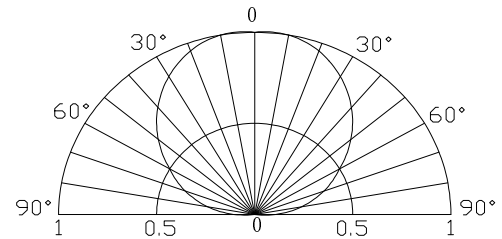

*Pulse width Max 10ms , Duty ratio max 1/10

■ **Directivity**

■ **Electrical -Optical Characteristics**

(Ta=25°C)

Item	Symbol	Condition	Min.	Typ.	Max.	Unit
DC Forward Voltage	V _F	I _F =50mA	2.9	3.1	3.6	V
DC Reverse Current	I _R	V _R =5V	-	-	10	μA
Luminous Flux	Φ _v	I _F =50mA	16	18	-	lm
Color Rendering Index	Ra	I_F=50mA	90	-	-	
Color Temperature	CCT	I _F =50mA	-	3000	-	K
Chromaticity Coordinates*	x	I _F =50mA	-	0.42	-	
	y	I _F =50mA	-	0.37	-	
50% Power Angle	2θ _{1/2}	I _F =50mA	-	120	-	deg