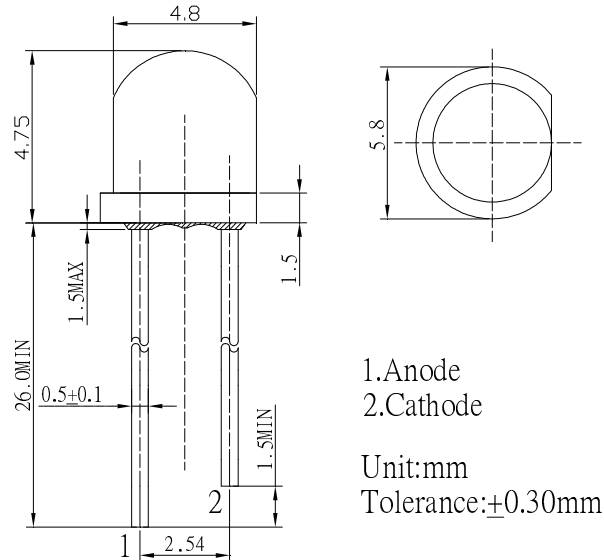

■ **Features**

- High luminous Flux LEDs
- 4.8mm Straw Standard Directivity
- Superior Weather-resistance
- UV Resistant Epoxy
- Water Clear Type

■ **Applications**

- Backlighting (illuminated advertising etc.)
- Substitution of Micro Incandescent Lamps
- Reading Lamps / Emergency Lighting
- Marker lights (e.g. steps, exit ways, etc.)
- Other Lighting

■ **Outline Dimension**

■ **Absolute Maximum Rating**

(Ta=25°C)

Item	Symbol	Value	Unit
DC Forward Current	I _F	60	mA
Pulse Forward Current*	I _{FP}	120	mA
Reverse Voltage	V _R	5	V
Power Dissipation	P _D	216	mW
Operating Temperature	Topr	-30 ~ +85	°C
Storage Temperature	Tstg	-40 ~ +100	°C
Lead Soldering Temperature	Tsol	260°C/5sec	-

*Pulse width Max 10ms , Duty ratio max 1/10

■ **Directivity**

■ **Electrical -Optical Characteristics**

(Ta=25°C)

Item	Symbol	Condition	Min.	Typ.	Max.	Unit
DC Forward Voltage	V _F	I _F =50mA	2.9	3.1	3.6	V
DC Reverse Current	I _R	V _R =5V	-	-	10	μA
Luminous Flux	Φ _v	I _F =50mA	16	18	-	lm
Color Rendering Index	Ra	I_F=50mA	90	-	-	
Color Temperature	CCT	I _F =50mA	-	3000	-	K
Chromaticity Coordinates*	x	I _F =50mA	-	0.42	-	
	y	I _F =50mA	-	0.37	-	
50% Power Angle	2θ _{1/2}	I _F =50mA	-	120	-	deg