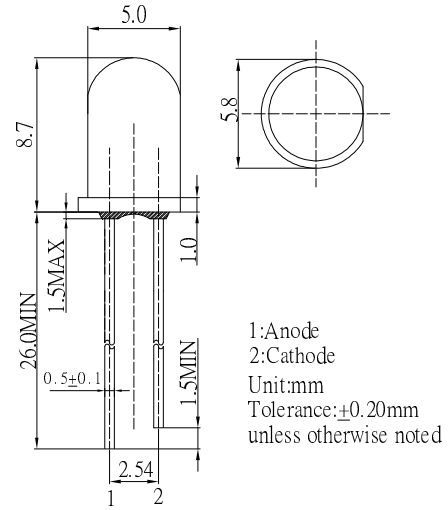

■ **Features**

- High Luminous LEDs
- 5mm Round Standard Directivity
- Superior Weather-resistance
- UV Resistant Epoxy
- Water Clear Type
- Perfect Beam Pattern

■ **Applications**

- Advertising Board
- Horticulture Application
- Traffic Light / Signal Light
- Beauty Product
- Other Lighting

■ **Outline Dimension**

■ **Absolute Maximum Rating**

(Ta=25°C)

Item	Symbol	Value	Unit
DC Forward Current	I _F	30	mA
Pulse Forward Current*	I _{FP}	100	mA
Reverse Voltage	V _R	5	V
Power Dissipation	P _D	78	mW
Operating Temperature	T _{opr}	-30 ~ +85	°C
Storage Temperature	T _{stg}	-40~ +100	°C
Lead Soldering Temperature	T _{sol}	260°C/5sec	-

■ **Directivity**

*Pulse width Max.10ms Duty ratio max 1/10

■ **Electrical -Optical Characteristics**

(Ta=25°C)

Item	Symbol	Condition	Min.	Typ.	Max.	Unit
DC Forward Voltage	V _F	I _F =30mA	1.8	2.1	2.6	V
DC Reverse Current	I _R	V _R =5V	-	-	10	μA
Luminous Flux	Φ _v	I _F =30mA	3.5	4.5	-	lm
Luminous Intensity*	I _v	I _F =30mA	22	25	-	cd
Domi. Wavelength*	λ _D	I _F =30mA	600	605	610	nm
50% Power Angle	2θ _{1/2}	I _F =30mA	-	15	-	deg