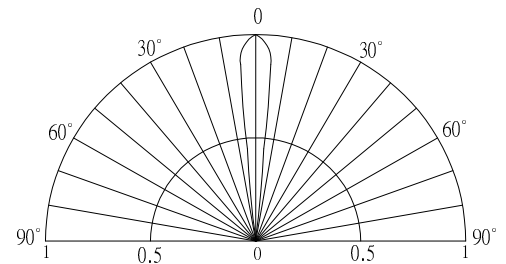

■ **Directivity**

*Pulse width Max.10ms Duty ratio max 1/10

■ **Electrical -Optical Characteristics**

(Ta=25°C)

Item	Symbol	Condition	Min.	Typ.	Max.	Unit
DC Forward Voltage	V _F	I _F =30mA	1.8	2.1	2.6	V
DC Reverse Current	I _R	V _R =5V	-	-	10	μA
Luminous Flux	Φ _v	I _F =30mA	3.5	4.5	-	lm
Luminous Intensity*	I _v	I _F =30mA	22	25	-	cd
Domi. Wavelength*	λ _D	I _F =30mA	600	605	610	nm
50% Power Angle	2θ _{1/2}	I _F =30mA	-	15	-	deg