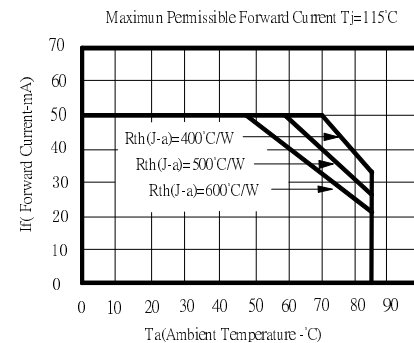

■Maximum Forward Current