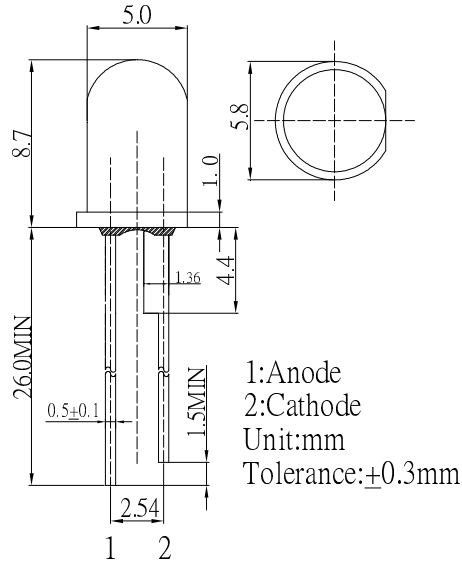

■ Outline Dimension

■ Absolute Maximum Rating

(Ta=25°C)

Item	Symbol	Value	Unit
DC Forward Current	I _F	50	mA
Pulse Forward Current*	I _{FP}	120	mA
Reverse Voltage	V _R	5	V
Power Dissipation	P _D	130	mW
Operating Temperature	T _{opr}	-30 ~ +85	°C
Storage Temperature	T _{stg}	-40 ~ +100	°C
Lead Soldering Temperature	T _{sol}	260°C / 5sec	-

*Pulse width Max.10ms Duty ratio max 1/10

■ Directivity

■ Electrical -Optical Characteristics

(Ta=25°C)

Item	Symbol	Condition	Min.	Typ.	Max.	Unit
DC Forward Voltage	V _F	I _F =50mA	2.0	2.3	2.6	V
DC Reverse Current	I _R	V _R =5V	-	-	10	μA
Domi. Wavelength*	λ _D	I _F =50mA	620	625	630	nm
Luminous Intensity*	I _v	I _F =50mA	60000	75000	-	mcd
50% Power Angle	2θ _{1/2}	I _F =50mA	-	15	-	deg