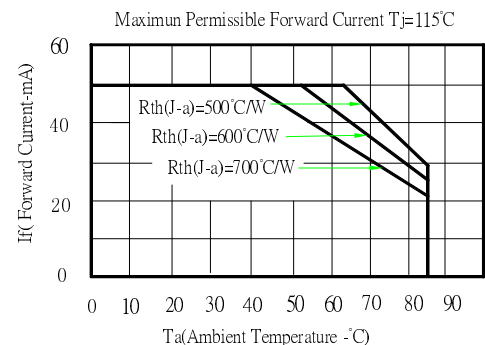

■ Maximum Forward DC Current