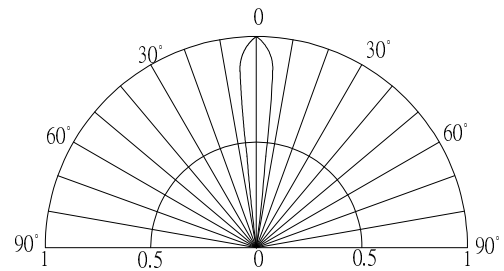

*Pulse width Max.10ms Duty ratio max 1/10

■ Directivity

■ Electrical -Optical Characteristics

(Ta=25°C)

Item	Symbol	Condition	Min.	Typ.	Max.	Unit
DC Forward Voltage	V _F	I _F =50mA	2.0	2.3	2.6	V
DC Reverse Current	I _R	V _R =5V	-	-	10	μA
Domi. Wavelength*	λ _D	I _F =50mA	620	625	630	nm
Luminous Intensity*	I _v	I _F =50mA	60000	75000	-	mcd
50% Power Angle	2θ _{1/2}	I _F =50mA	-	15	-	deg