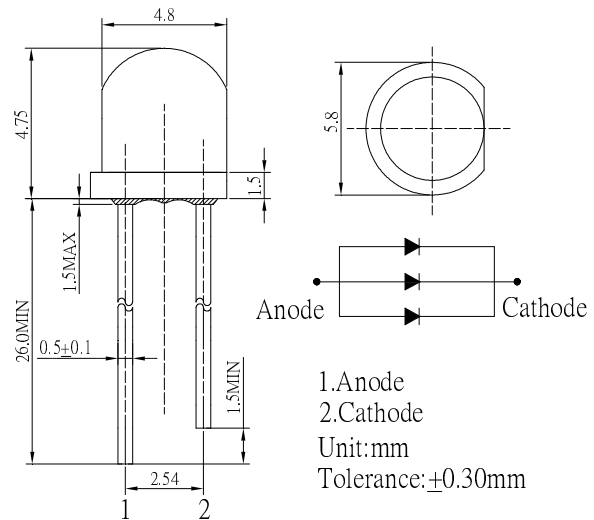

■Features

- Highest Luminous Flux
- 4.8mm Straw Standard Directivity
- Long Lifetime Operation
- Superior UV Resistance
- Water Clear Type

■Applications

- Electronic Signs And Signals
- Small Area Illuminations
- Back Lighting
- Other Lighting
- Bollards / Security / Garden
- Traffic signaling / Beacons

■Outline Dimension

■Absolute Maximum Rating

($T_a=25^\circ\text{C}$)

Item	Symbol	Value		Unit
		B/PG	R/Y	
DC Forward Current	I_F	90	100	mA
Pulse Forward Current*	I_{FP}	150	150	mA
Reverse Voltage	V_R	5	5	V
Power Dissipation	P_D	324	260	mW
Operating Temperature	T_{opr}	-40 ~ +85		$^\circ\text{C}$
Storage Temperature	T_{stg}	-40 ~ +85		$^\circ\text{C}$
Lead Soldering Temperature	T_{sol}	260 $^\circ\text{C}$ /5sec		-

*Pulse width Max 0.1ms, Duty ratio max 1/10

■Directivity

■Electrical -Optical Characteristics

($T_a=25^\circ\text{C}$)

Part Number	Color		V_F (V)			I_R (μA)	Φ_v (lm)*			λ_D (nm)*			2 $\theta_{1/2}$ (deg)
			Min.	Typ.	Max.		Max.	Min.	Typ.	Max.	Min.	Typ.	
			$I_F=90\text{mA}$			$V_R=5\text{V}$			$I_F=90\text{mA}$				
OSB56E56F1A	Blue	B	2.8	3.1	3.6	30	9	12	-	465	470	475	150
OSG58E56F1A	Pure Green	G	2.8	3.1	3.6	30	25	30	-	520	525	530	150
OS5YKE56F1A	Yellow	Y	1.8	2.1	2.6	30	12	15	-	585	590	595	150
OS5RKE56F1A	Red	R	1.8	2.1	2.6	30	12	15	-	620	625	630	150