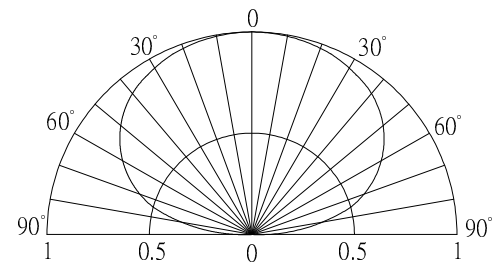

■Features

- Highest Luminous Flux
- 4.8mm Straw Standard Directivity
- Long Lifetime Operation
- Superior UV Resistance
- Water Clear Type

■Applications

- Electronic Signs And Signals
- Small Area Illuminations
- Back Lighting
- Other Lighting
- Bollards / Security / Garden
- Traffic signaling / Beacons

■Outline Dimension

■Absolute Maximum Rating

($T_a=25^\circ\text{C}$)

Item	Symbol	Value		Unit
		B/PG	R/Y	
DC Forward Current	I_F	90	100	mA
Pulse Forward Current*	I_{FP}	150	150	mA
Reverse Voltage	V_R	5	5	V
Power Dissipation	P_D	324	260	mW
Operating Temperature	T_{opr}	-40 ~ +85		$^\circ\text{C}$
Storage Temperature	T_{stg}	-40 ~ +85		$^\circ\text{C}$
Lead Soldering Temperature	T_{sol}	260 $^\circ\text{C}$ /5sec		-

*Pulse width Max 0.1ms, Duty ratio max 1/10

■Directivity

■Electrical -Optical Characteristics

($T_a=25^\circ\text{C}$)

Part Number	Color		V_F (V)			I_R (μA)	Φ_v (lm)*			λ_D (nm)*			2 $\theta_{1/2}$ (deg)
			Min.	Typ.	Max.		Max.	Min.	Typ.	Max.	Min.	Typ.	
			$I_F=90\text{mA}$			$V_R=5\text{V}$			$I_F=90\text{mA}$				
OSB56E56F1A	Blue	B	2.8	3.1	3.6	30	9	12	-	465	470	475	150
OSG58E56F1A	Pure Green	G	2.8	3.1	3.6	30	25	30	-	520	525	530	150
OS5YKE56F1A	Yellow	Y	1.8	2.1	2.6	30	12	15	-	585	590	595	150
OS5RKE56F1A	Red	R	1.8	2.1	2.6	30	12	15	-	620	625	630	150