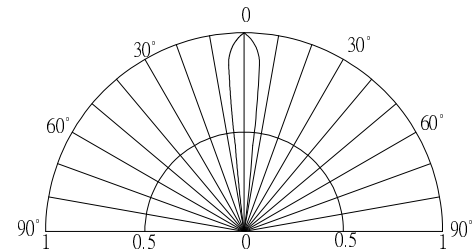

■Outline Dimension

■Absolute Maximum Rating

(Ta=25°C)

Item	Symbol	Value	Unit
DC Forward Current	I _F	50	mA
Pulse Forward Current*	I _{FP}	120	mA
Reverse Voltage	V _R	5	V
Power Dissipation	P _D	130	mW
Operating Temperature	Topr	-30 ~ +85	°C
Storage Temperature	Tstg	-40~ +100	°C
Lead Soldering Temperature	Tsol	260°C/5sec	-

*Pulse width Max.10ms Duty ratio max 1/10

■Directivity

■Electrical -Optical Characteristics

(Ta=25°C)

Item	Symbol	Condition	Min.	Typ.	Max.	Unit
DC Forward Voltage	V _F	I _F =30mA	1.8	2.1	2.6	V
DC Reverse Current	I _R	V _R =5V	-	-	10	μA
Domi. Wavelength*	λ _D	I _F =30mA	619	624	629	nm
Luminous Intensity*	I _v	I _F =30mA	25000	32000	-	mcd
50% Power Angle	2θ _{1/2}	I _F =30mA	-	15	-	deg