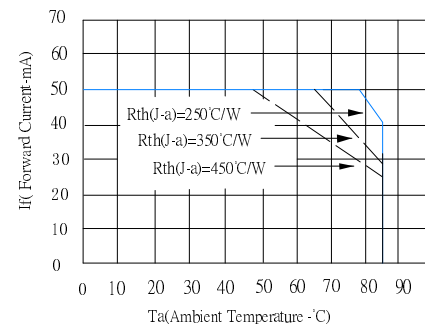

■Maximum Forward DC Current

Maximum Permissible Forward Current T_J=115°C