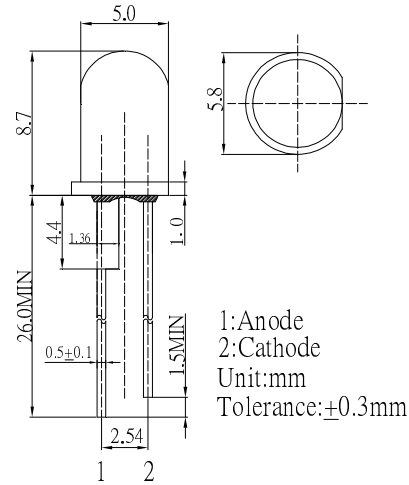

■Outline Dimension

■Absolute Maximum Rating

(Ta=25°C)

Item	Symbol	Value	Unit
DC Forward Current	I _F	50	mA
Pulse Forward Current*	I _{FP}	120	mA
Reverse Voltage	V _R	5	V
Power Dissipation	P _D	130	mW
Operating Temperature	Topr	-30 ~ +85	°C
Storage Temperature	Tstg	-40~ +100	°C
Lead Soldering Temperature	Tsol	260°C/5sec	-

*Pulse width Max.10ms Duty ratio max 1/10

■Directivity

■Electrical -Optical Characteristics

(Ta=25°C)

Item	Symbol	Condition	Min.	Typ.	Max.	Unit
DC Forward Voltage	V _F	I _F =30mA	1.8	2.1	2.6	V
DC Reverse Current	I _R	V _R =5V	-	-	10	μA
Domi. Wavelength*	λ _D	I _F =30mA	619	624	629	nm
Luminous Intensity*	I _v	I _F =30mA	25000	32000	-	mcd
50% Power Angle	2θ _{1/2}	I _F =30mA	-	15	-	deg