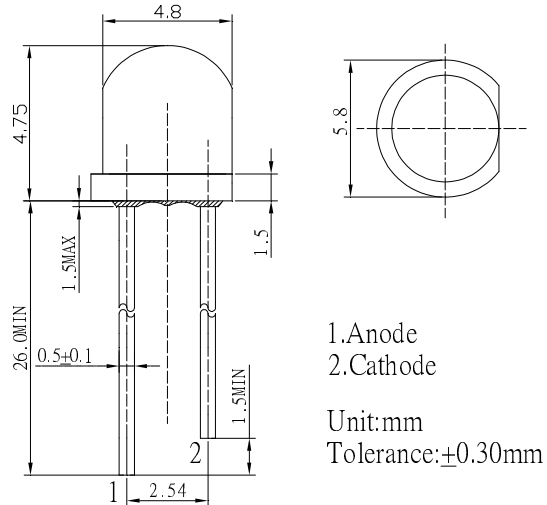

■ Features

- High Luminous LEDs
- 4.8mm Straw Standard Directivity
- Superior Weather-resistance
- UV Resistant Epoxy
- Water Clear Type

■ Applications

- Traffic Signal
- Backlighting
- Signal and channel letter
- Other Lighting

■ Outline Dimension

■ Absolute Maximum Rating

(Ta=25°C)

Item	Symbol	Value	Unit
DC Forward Current	I_F	50	mA
Pulse Forward Current*	I_{FP}	120	mA
Reverse Voltage	V_R	5	V
Power Dissipation	P_D	120	mW
Operating Temperature	T_{opr}	-30 ~ +85	°C
Storage Temperature	T_{stg}	-40 ~ +100	°C
Lead Soldering Temperature	T_{sol}	260°C / 5sec	-

*Pulse width Max.10ms Duty ratio max 1/10

■ Directivity

■ Electrical -Optical Characteristics

(Ta=25°C)

Item	Symbol	Condition	Min.	Typ.	Max.	Unit
DC Forward Voltage	V_F	$I_F=20$ mA	1.8	2.1	2.4	V
DC Reverse Current	I_R	$V_R=5$ V	-	-	10	μ A
Domi. Wavelength*	λ_D	$I_F=20$ mA	619	624	629	nm
Luminous Intensity*	I_v	$I_F=20$ mA	3000	4200	-	mcd
50% Power Angle	$2\theta_{1/2}$	$I_F=20$ mA	-	100	-	deg