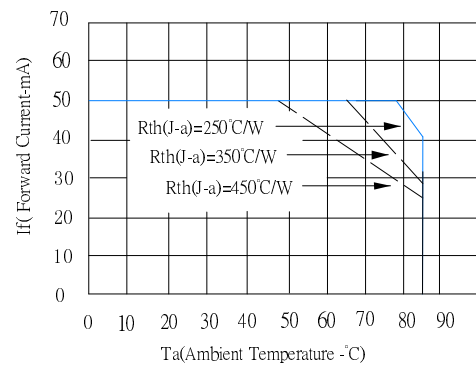

■ Maximum Forward Current

Maximum Permissible Forward Current $T_j=115^\circ\text{C}$