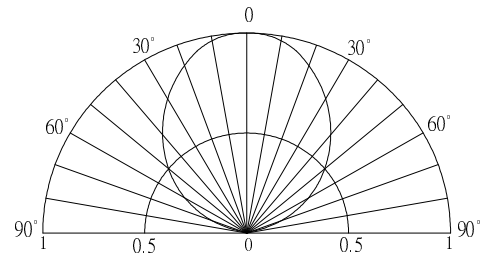

■ Features

- High Luminous LEDs
- 4.8mm Straw Standard Directivity
- Superior Weather-resistance
- UV Resistant Epoxy
- Water Clear Type

■ Applications

- Traffic Signal
- Backlighting
- Signal and channel letter
- Other Lighting

*Pulse width Max.10ms Duty ratio max 1/10

■ Directivity

■ Electrical -Optical Characteristics

(Ta=25°C)

Item	Symbol	Condition	Min.	Typ.	Max.	Unit
DC Forward Voltage	V_F	$I_F=20$ mA	1.8	2.1	2.4	V
DC Reverse Current	I_R	$V_R=5$ V	-	-	10	μ A
Domi. Wavelength*	λ_D	$I_F=20$ mA	619	624	629	nm
Luminous Intensity*	I_v	$I_F=20$ mA	3000	4200	-	mcd
50% Power Angle	$2\theta_{1/2}$	$I_F=20$ mA	-	100	-	deg