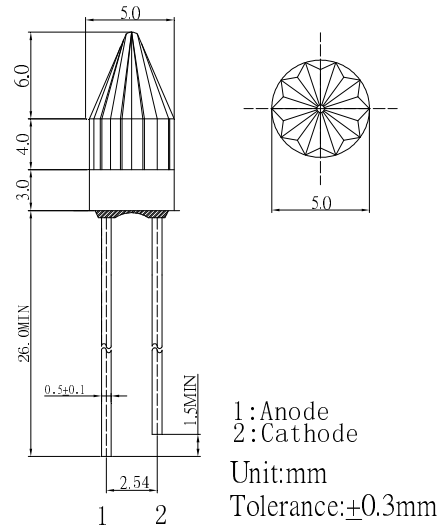

■Features

- High Luminous LEDs
- 5mm Rocket Standard Directivity
- Superior Weather-resistance
- UV Resistant Epoxy
- Water Clear Type

■Applications

- Traffic signal, Portable light source
- Signage and channel letter
- Decorating and entertainment lighting
- Architectural lighting
- Outdoor/Indoor applications/Other Lighting

■Outline Dimension

■Absolute Maximum Rating

(Ta=25°C)

Item	Symbol	Value	Unit
DC Forward Current	I_F	50	mA
Pulse Forward Current*	I_{FP}	120	mA
Reverse Voltage	V_R	5	V
Power Dissipation	P_D	130	mW
Operating Temperature	T_{opr}	-40~ +85	°C
Storage Temperature	T_{stg}	-40 ~ +100	°C
Lead Soldering Temperature	T_{sol}	260°C/5sec	-

*Pulse width Max.10ms , Duty ratio max 1/10

■Directivity

■Electrical -Optical Characteristics

(Ta=25°C)

Item	Symbol	Condition	Min.	Typ.	Max.	Unit
DC Forward Voltage	V_F	$I_F=20mA$	1.8	2.1	2.6	V
DC Reverse Current	I_R	$V_R=5V$	-	-	10	μA
Domi. Wavelength*	λ_D	$I_F=20mA$	620	625	630	nm
Luminous Intensity*	I_v	$I_F=20mA$	1120	1560	-	mcd
50% Power Angle	$2\theta_{1/2}$	$I_F=20mA$	-	100	-	deg