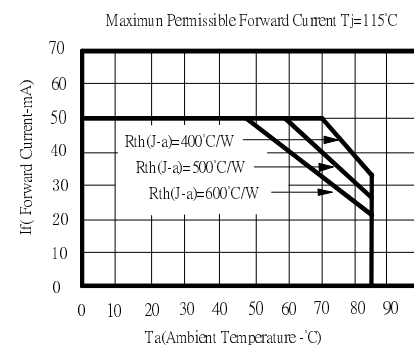

■Maximum Forward Current