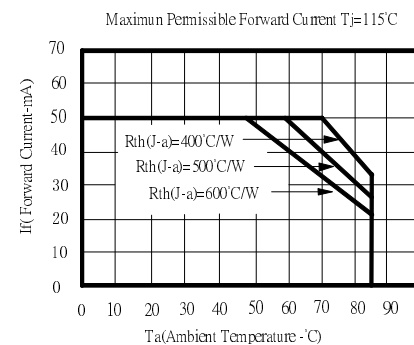

■Maximum Forward Current

LED & Application Technologies