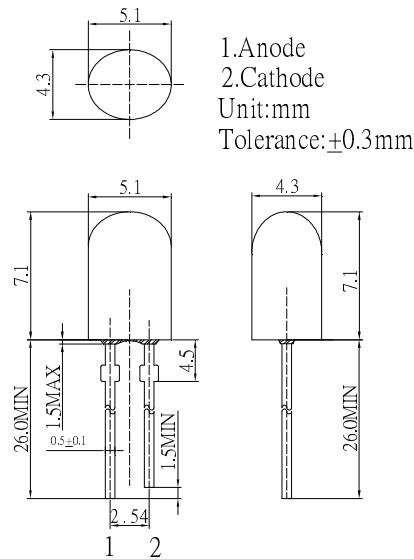

■Features

- High Luminous LEDs
- 5.1x4.3mm Standard Directivity
- Superior Weather-resistance
- UV Resistant Epoxy
- Water Clear Type

■Applications

- Traffic signal, Portable light source
- Signage and channel letter
- Decorating and entertainment lighting
- Architectural lighting
- Outdoor/Indoor applications/Other Lighting

■Outline Dimension

■Absolute Maximum Rating

(Ta=25°C)

Item	Symbol	Value	Unit
DC Forward Current	I _F	50	mA
Pulse Forward Current*	I _{FP}	120	mA
Reverse Voltage	V _R	5	V
Power Dissipation	P _D	130	mW
Operating Temperature	Topr	-40~ +85	°C
Storage Temperature	Tstg	-40 ~ +100	°C
Lead Soldering Temperature	Tsol	260°C/5sec	-

*Pulse width Max.10ms , Duty ratio max 1/10

■Directivity

■Electrical -Optical Characteristics

(Ta=25°C)

Item	Symbol	Condition	Min.	Typ.	Max.	Unit
DC Forward Voltage	V _F	I _F =20mA	1.8	2.1	2.6	V
DC Reverse Current	I _R	V _R =5V	-	-	10	μA
Domi. Wavelength*	λ _D	I _F =20mA	620	625	630	nm
Luminous Intensity*	I _v	I _F =20mA	2180	3000	4200	mcd
50% Power Angle	2θ _{1/2}	I _F =20mA	-	100/40	-	deg