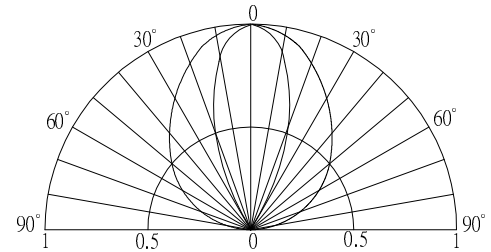

■Outline Dimension

■Absolute Maximum Rating

(Ta=25°C)

Item	Symbol	Value	Unit
DC Forward Current	I _F	50	mA
Pulse Forward Current*	I _{FP}	120	mA
Reverse Voltage	V _R	5	V
Power Dissipation	P _D	130	mW
Operating Temperature	Topr	-40~ +85	°C
Storage Temperature	Tstg	-40 ~ +100	°C
Lead Soldering Temperature	Tsol	260°C/5sec	-

*Pulse width Max.10ms , Duty ratio max 1/10

■Directivity

■Electrical -Optical Characteristics

(Ta=25°C)

Item	Symbol	Condition	Min.	Typ.	Max.	Unit
DC Forward Voltage	V _F	I _F =20mA	1.8	2.1	2.6	V
DC Reverse Current	I _R	V _R =5V	-	-	10	μA
Domi. Wavelength*	λ _D	I _F =20mA	620	625	630	nm
Luminous Intensity*	I _v	I _F =20mA	2180	3000	4200	mcd
50% Power Angle	2θ _{1/2}	I _F =20mA	-	100/40	-	deg