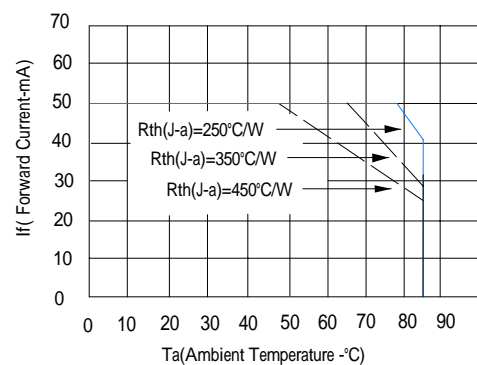

Maximum Forward Current

Maximum Permissible Forward Current T_J=115°C