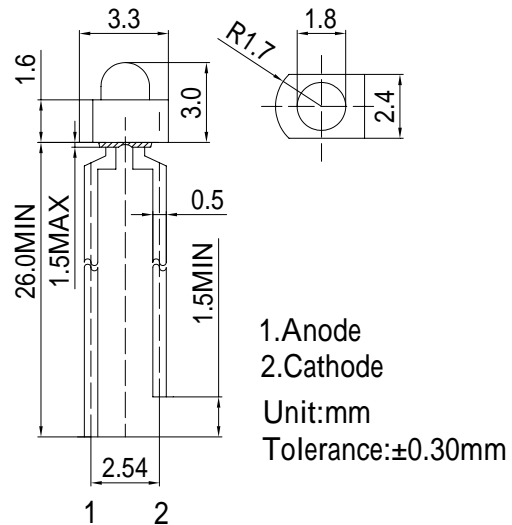

**Features**

- High Luminous LEDs
- 1.8mm Standard Directivity
- Superior Weather-resistance
- UV Resistant Epoxy
- Water Clear Type

**Applications**

- Traffic Signal
- Backlighting
- Signal and channel letter
- Other Lighting

**Outline Dimension**

**Absolute Maximum Rating**

(Ta=25 °C)

Item	Symbol	Value	Unit
DC Forward Current	I <sub>F</sub>	50	mA
Pulse Forward Current*	I <sub>FP</sub>	120	mA
Reverse Voltage	V <sub>R</sub>	5	V
Power Dissipation	P <sub>D</sub>	130	mW
Operating Temperature	T <sub>opr</sub>	-30 ~ +85	
Storage Temperature	T <sub>stg</sub>	-40 ~ +100	
Lead Soldering Temperature	T <sub>sol</sub>	260 / 5sec	-

**Directivity**

\*Pulse width Max.10ms Duty ratio max 1/10

**Electrical -Optical Characteristics**

(Ta=25 °C)

Item	Symbol	Condition	Min.	Typ.	Max.	Unit
DC Forward Voltage	V <sub>F</sub>	I <sub>F</sub> =20mA	1.8	2.1	2.6	V
DC Reverse Current	I <sub>R</sub>	V <sub>R</sub> =5V	-	-	10	μA
Domi. Wavelength*	λ <sub>D</sub>	I <sub>F</sub> =20mA	620	625	630	nm
Luminous Intensity*	I <sub>v</sub>	I <sub>F</sub> =20mA	3000	4000	-	mcd
50% Power Angle	2θ <sub>1/2</sub>	I <sub>F</sub> =20mA	-	30	-	deg