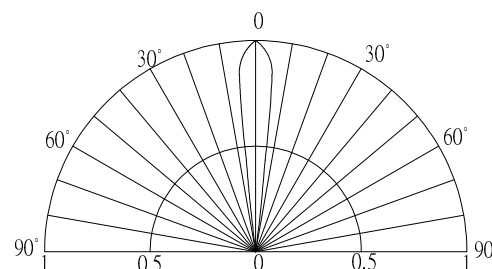

*Pulse width Max.10ms Duty ratio max 1/10

■Directivity

■Electrical -Optical Characteristics

(Ta=25°C)

Item	Symbol	Condition	Min.	Typ.	Max.	Unit
DC Forward Voltage	V _F	I _F =20mA	1.8	2.1	2.5	V
		I _F =70mA	-	2.5	2.9	
DC Reverse Current	I _R	V _R =5V	-	-	10	μA
Domi. Wavelength*	λ _D	I _F =70mA	585	590	595	nm
Luminous Flux	Φ _v	I _F =70mA	8	10	-	lm
Luminous Intensity*	I _v	I _F =70mA	80000	100000	-	mcd
50% Power Angle	2θ _{1/2}	I _F =70mA	-	15	-	deg