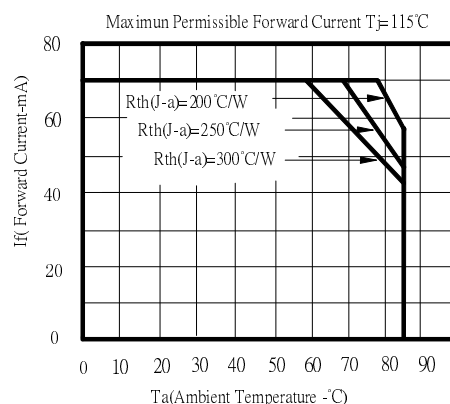

■Maximum Forward DC Current