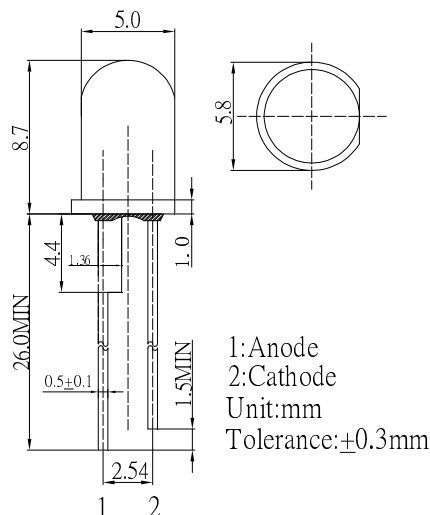

■Outline Dimension

■Absolute Maximum Rating

(Ta=25°C)

Item	Symbol	Value	Unit
DC Forward Current	I _F	70	mA
Pulse Forward Current*	I _{FP}	120	mA
Reverse Voltage	V _R	5	V
Power Dissipation	P _D	182	mW
Operating Temperature	T _{opr}	-30 ~ +85	°C
Storage Temperature	T _{stg}	-40 ~ +100	°C
Lead Soldering Temperature	T _{sol}	260°C/5sec	-

*Pulse width Max.10ms Duty ratio max 1/10

■Directivity

■Electrical -Optical Characteristics

(Ta=25°C)

Item	Symbol	Condition	Min.	Typ.	Max.	Unit
DC Forward Voltage	V _F	I _F =20mA	1.8	2.1	2.5	V
		I _F =70mA	-	2.5	2.9	
DC Reverse Current	I _R	V _R =5V	-	-	10	μA
Domi. Wavelength*	λ _D	I _F =70mA	585	590	595	nm
Luminous Flux	Φ _v	I _F =70mA	8	10	-	lm
Luminous Intensity*	I _v	I _F =70mA	80000	100000	-	mcd
50% Power Angle	2θ _{1/2}	I _F =70mA	-	15	-	deg