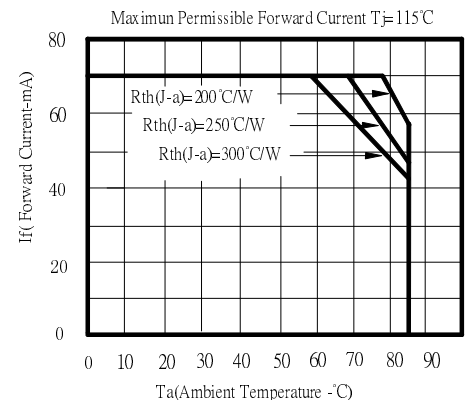

■Maximum Forward DC Current