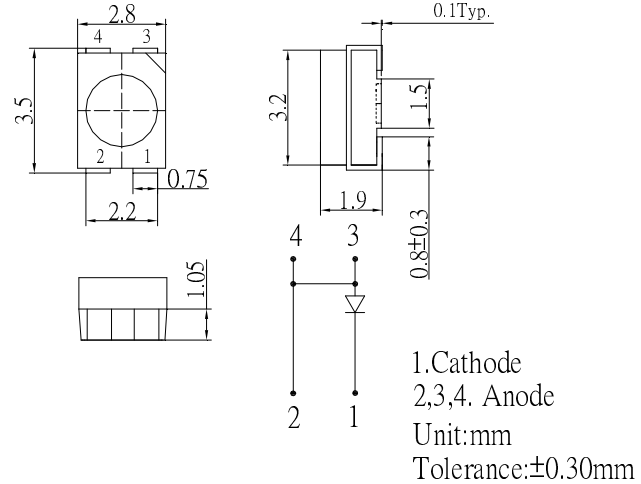

■Features

- High Luminous PLCC4 Power Top SMD LEDs
- 3.5x2.8x1.9mm Standard Directivity
- Superior Weather-resistance
- UV Resistant Epoxy
- Water Clear Type

■Applications

- Signage and channel letter
- Decorating and entertainment lighting
- Architectural lighting
- Outdoor/Indoor applications
- Backlighting/Other Lighting

■Outline Dimension

■Directivity

■Absolute Maximum Rating

(Ta=25°C)

Item	Symbol	Value	Unit
DC Forward Current	I _F	70	mA
Pulse Forward Current*	I _{FP}	120	mA
Reverse Voltage	V _R	5	V
Power Dissipation	P _D	182	mW
Operating Temperature	Topr	-30 ~ +85	°C
Storage Temperature	Tstg	-40 ~ +100	°C
Lead Soldering Temperature	Tsol	260°C/5sec	-

*Pulse width Max.10ms Duty ratio max 1/10

■Electrical -Optical Characteristics

(Ta=25°C)

Item	Symbol	Condition	Min.	Typ.	Max.	Unit
DC Forward Voltage	V _F	I _F =70mA	2.0	2.3	2.6	V
DC Reverse Current	I _R	V _R =5V	-	-	10	μA
Domi. Wavelength*	λ _D	I _F =70mA	585	590	595	nm
Luminous Intensity*	I _v	I _F =70mA	3500	4200	-	mcd
50% Power Angle	2θ _{1/2}	I _F =70mA	-	120	-	deg