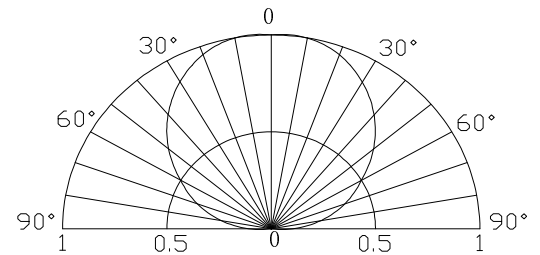

■Features

- High Luminous PLCC4 Power Top SMD LEDs
- 3.5x2.8x1.9mm Standard Directivity
- Superior Weather-resistance
- UV Resistant Epoxy
- Water Clear Type

■Applications

- Signage and channel letter
- Decorating and entertainment lighting
- Architectural lighting
- Outdoor/Indoor applications
- Backlighting/Other Lighting

■Outline Dimension

■Directivity

■Absolute Maximum Rating

(Ta=25°C)

Item	Symbol	Value	Unit
DC Forward Current	I _F	70	mA
Pulse Forward Current*	I _{FP}	120	mA
Reverse Voltage	V _R	5	V
Power Dissipation	P _D	182	mW
Operating Temperature	Topr	-30 ~ +85	°C
Storage Temperature	Tstg	-40 ~ +100	°C
Lead Soldering Temperature	Tsol	260°C/5sec	-

*Pulse width Max.10ms Duty ratio max 1/10

■Electrical -Optical Characteristics

(Ta=25°C)

Item	Symbol	Condition	Min.	Typ.	Max.	Unit
DC Forward Voltage	V _F	I _F =70mA	2.0	2.3	2.6	V
DC Reverse Current	I _R	V _R =5V	-	-	10	μA
Domi. Wavelength*	λ _D	I _F =70mA	585	590	595	nm
Luminous Intensity*	I _v	I _F =70mA	3500	4200	-	mcd
50% Power Angle	2θ _{1/2}	I _F =70mA	-	120	-	deg