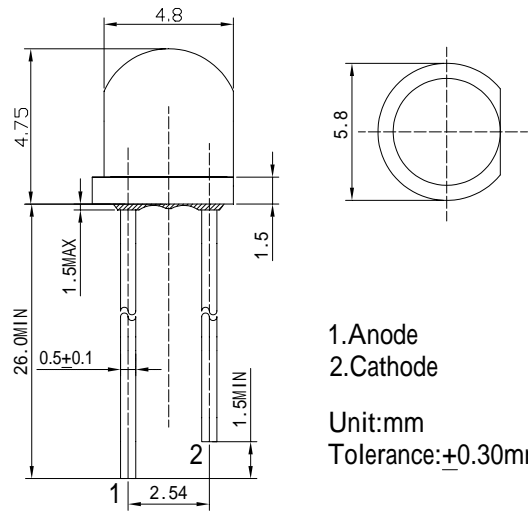

**Features**

- High Luminous LEDs
- 4.8mm Straw Standard Directivity
- Superior Weather-resistance
- UV Resistant Epoxy
- Water Clear Type

**Applications**

- Traffic Signal
- Backlighting
- Signal and channel letter
- Other Lighting

**Outline Dimension**

**Absolute Maximum Rating**

( $T_a=25^\circ\text{C}$ )

Item	Symbol	Value	Unit
DC Forward Current	$I_F$	50	mA
Pulse Forward Current*	$I_{FP}$	120	mA
Reverse Voltage	$V_R$	5	V
Power Dissipation	$P_D$	130	mW
Operating Temperature	$T_{opr}$	-30 ~ +85	
Storage Temperature	$T_{stg}$	-40 ~ +100	
Lead Soldering Temperature	$T_{sol}$	260 / 5sec	-

**Directivity**

\*Pulse width Max.10ms Duty ratio max 1/10

**Electrical -Optical Characteristics**

( $T_a=25^\circ\text{C}$ )

Item	Symbol	Condition	Min.	Typ.	Max.	Unit
DC Forward Voltage	$V_F$	$I_F=20\text{mA}$	1.8	2.1	2.6	V
DC Reverse Current	$I_R$	$V_R=5\text{V}$	-	-	10	$\mu\text{A}$
Domi. Wavelength*	$\lambda_D$	$I_F=20\text{mA}$	585	590	595	nm
Luminous Intensity*	$I_v$	$I_F=20\text{mA}$	1560	2000	-	mcd
50% Power Angle	$2\theta_{1/2}$	$I_F=20\text{mA}$	-	100	-	deg