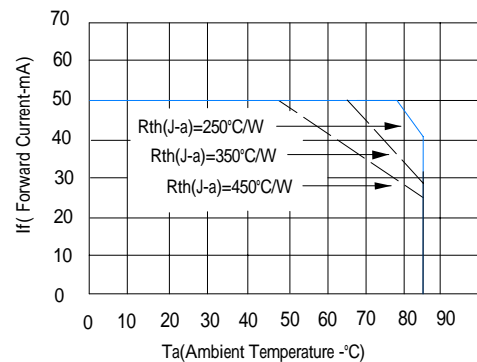

Maximum Forward Current

Maximum Permissible Forward Current $T_J=115^\circ\text{C}$