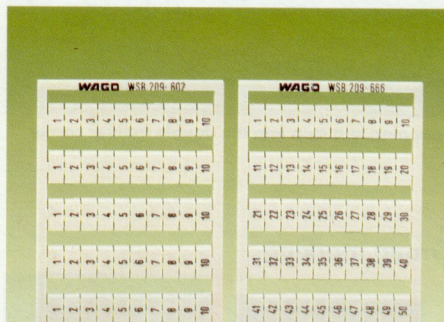

8 WSB-Quick Marking System

6

Horizontal marking
Consecutive numbers each strip
10 strips with 10 markers for each card
for terminal block widths
5 – 17.5 mm/0.197 – 0.689 in

Vertical marking
Consecutive numbers each strip
10 strips with 10 markers for each card
for terminal block widths
5 – 17.5 mm/0.197 – 0.689 in

Vertical marking
Consecutive numbers each strip
10 strips with 10 markers for each card
for terminal block widths
4 mm/0.157 in

Marking per card	Item-No.	Pack.-unit pcs	Marking per card	Item-No.	Pack.-unit pcs	Marking per card	Item-No.	Pack.-unit pcs
1 ... 10 (10x)	209-502	5 cards	1 ... 10 (10x)	209-602	5 cards	1 ... 10 (10x)	209-702	5 cards
11 ... 20 (10x)	209-503	5 cards	11 ... 20 (10x)	209-603	5 cards	11 ... 20 (10x)	209-703	5 cards
21 ... 30 (10x)	209-504	5 cards	21 ... 30 (10x)	209-604	5 cards	21 ... 30 (10x)	209-704	5 cards
31 ... 40 (10x)	209-505	5 cards	31 ... 40 (10x)	209-605	5 cards	31 ... 40 (10x)	209-705	5 cards
41 ... 50 (10x)	209-506	5 cards	41 ... 50 (10x)	209-606	5 cards	41 ... 50 (10x)	209-706	5 cards
51 ... 60 (10x)	209-569	5 cards	51 ... 60 (10x)	249-601	5 cards			
61 ... 70 (10x)	209-570	5 cards	61 ... 70 (10x)	249-602	5 cards			
71 ... 80 (10x)	209-571	5 cards	71 ... 80 (10x)	249-603	5 cards			
81 ... 90 (10x)	209-572	5 cards	81 ... 90 (10x)	249-604	5 cards			
91 ... 100 (10x)	209-573	5 cards	91 ... 100 (10x)	249-605	5 cards			
1 ... 50 (2x)	209-566	5 cards	1 ... 50 (2x)	209-666	5 cards	1 ... 50 (2x)	209-766	5 cards
51 ... 100 (2x)	209-507	5 cards	51 ... 100 (2x)	209-607	5 cards	51 ... 100 (2x)	209-707	5 cards
101 ... 150 (2x)	209-508	5 cards	101 ... 150 (2x)	209-608	5 cards	101 ... 150 (2x)	209-708	5 cards
151 ... 200 (2x)	209-509	5 cards	151 ... 200 (2x)	209-609	5 cards	151 ... 200 (2x)	209-709	5 cards
201 ... 300 (1x)	209-510	5 cards	201 ... 300 (1x)	209-610	5 cards	201 ... 300 (1x)	209-710	5 cards
301 ... 400 (1x)	209-511	5 cards	301 ... 400 (1x)	209-611	5 cards	301 ... 400 (1x)	209-711	5 cards
401 ... 500 (1x)	209-512	5 cards	401 ... 500 (1x)	209-612	5 cards	401 ... 500 (1x)	209-712	5 cards
501 ... 600 (1x)	209-513	5 cards	501 ... 600 (1x)	209-613	5 cards	501 ... 600 (1x)	209-713	5 cards
601 ... 700 (1x)	209-514	5 cards	601 ... 700 (1x)	209-614	5 cards	601 ... 700 (1x)	209-714	5 cards
701 ... 800 (1x)	209-515	5 cards	701 ... 800 (1x)	209-615	5 cards	701 ... 800 (1x)	209-715	5 cards
801 ... 900 (1x)	209-516	5 cards	801 ... 900 (1x)	209-616	5 cards	801 ... 900 (1x)	209-716	5 cards
901 ... 1000 (1x)	209-517	5 cards	901 ... 1000 (1x)	209-617	5 cards	901 ... 1000 (1x)	209-717	5 cards
1 ... 9, ;(10x)	209-565	5 cards	1001 ... 1100 (1x)	209-688	5 cards			
			1101 ... 1200 (1x)	209-669	5 cards	1 ... 9, ;(10x)	209-765	5 cards
			1201 ... 1300 (1x)	209-670	5 cards			
for double deck terminal blocks			1301 ... 1400 (1x)	209-671	5 cards			
1, 3, 5, ... 99,			1401 ... 1500 (1x)	209-672	5 cards			
and 2, 4, 6, ... 100 (1x)	209-599	5 cards	1501 ... 1600 (1x)	209-901	5 cards			
			1601 ... 1700 (1x)	209-902	5 cards			
			1701 ... 1800 (1x)	209-903	5 cards			
for triple deck terminal blocks			1801 ... 1900 (1x)	209-912	5 cards			
1, 4, 7, ... 99 (1x)	249-557	5 cards	1901 ... 2000 (1x)	209-913	5 cards			
			1 ... 9, ;(10x)	209-665	5 cards			
100, 103, 106, ... 198 (1x)	249-558	5 cards	101, 101, 101, ...					
			...130, 130, 130 (1x)	209-667	5 cards			
			131, 131, 131, ...					
			...160, 160, 160 (1x)	209-668	5 cards			
plain,	209-501	5 cards				plain,	209-701	5 cards
for self-			for double deck terminal blocks			for self-		
marking			1, 3, 5, 7, 9, 11, ... 99 and 2, 4, 6, 8, 10, 12, ... 100 (1x)	209-699	5 cards	marking		
				209-900	5 cards			
Marking pen	210-110	1	101, 103, 105, ... 149 and 102, 104, 106, ... 150 (2x)			Marking pen	210-110	1
with fibre tip,						with fibre tip,		
for permanent marking			for triple deck terminal blocks			for permanent marking		
			1, 4, 7, ... 99 (1x)					
WSB-Double marker carrier, 4 mm/0.157 in wide				249-657	5 cards	WSB-Double marker carrier, 4 mm/0.157 in wide		
	209-128	100	100, 103, 106, ... 198 (1x)				209-128	100
(see also page 1.25)				249-658	5 cards	(see also page 1.25)