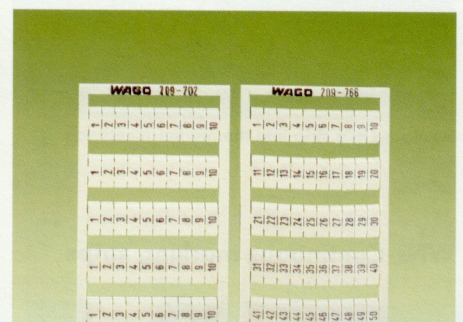

8 WSB-Quick Marking System

6

Horizontal marking
Consecutive numbers each strip
10 strips with 10 markers for each card
for terminal block widths
5 – 17.5 mm/0.197 – 0.689 in

Vertical marking
Consecutive numbers each strip
10 strips with 10 markers for each card
for terminal block widths
5 – 17.5 mm/0.197 – 0.689 in

Vertical marking
Consecutive numbers each strip
10 strips with 10 markers for each card
for terminal block widths
4 mm/0.157 in

Marking per card	Item-No.	Pack.-unit pcs	Marking per card	Item-No.	Pack.-unit pcs	Marking per card	Item-No.	Pack.-unit pcs
1 ... 10 (10x)	209-502	5 cards	1 ... 10 (10x)	209-602	5 cards	1 ... 10 (10x)	209-702	5 cards
11 ... 20 (10x)	209-503	5 cards	11 ... 20 (10x)	209-603	5 cards	11 ... 20 (10x)	209-703	5 cards
21 ... 30 (10x)	209-504	5 cards	21 ... 30 (10x)	209-604	5 cards	21 ... 30 (10x)	209-704	5 cards
31 ... 40 (10x)	209-505	5 cards	31 ... 40 (10x)	209-605	5 cards	31 ... 40 (10x)	209-705	5 cards
41 ... 50 (10x)	209-506	5 cards	41 ... 50 (10x)	209-606	5 cards	41 ... 50 (10x)	209-706	5 cards
51 ... 60 (10x)	209-569	5 cards	51 ... 60 (10x)	249-601	5 cards			
61 ... 70 (10x)	209-570	5 cards	61 ... 70 (10x)	249-602	5 cards			
71 ... 80 (10x)	209-571	5 cards	71 ... 80 (10x)	249-603	5 cards			
81 ... 90 (10x)	209-572	5 cards	81 ... 90 (10x)	249-604	5 cards			
91 ... 100 (10x)	209-573	5 cards	91 ... 100 (10x)	249-605	5 cards			
1 ... 50 (2x)	209-566	5 cards	1 ... 50 (2x)	209-666	5 cards	1 ... 50 (2x)	209-766	5 cards
51 ... 100 (2x)	209-507	5 cards	51 ... 100 (2x)	209-607	5 cards	51 ... 100 (2x)	209-707	5 cards
101 ... 150 (2x)	209-508	5 cards	101 ... 150 (2x)	209-608	5 cards	101 ... 150 (2x)	209-708	5 cards
151 ... 200 (2x)	209-509	5 cards	151 ... 200 (2x)	209-609	5 cards	151 ... 200 (2x)	209-709	5 cards
201 ... 300 (1x)	209-510	5 cards	201 ... 300 (1x)	209-610	5 cards	201 ... 300 (1x)	209-710	5 cards
301 ... 400 (1x)	209-511	5 cards	301 ... 400 (1x)	209-611	5 cards	301 ... 400 (1x)	209-711	5 cards
401 ... 500 (1x)	209-512	5 cards	401 ... 500 (1x)	209-612	5 cards	401 ... 500 (1x)	209-712	5 cards
501 ... 600 (1x)	209-513	5 cards	501 ... 600 (1x)	209-613	5 cards	501 ... 600 (1x)	209-713	5 cards
601 ... 700 (1x)	209-514	5 cards	601 ... 700 (1x)	209-614	5 cards	601 ... 700 (1x)	209-714	5 cards
701 ... 800 (1x)	209-515	5 cards	701 ... 800 (1x)	209-615	5 cards	701 ... 800 (1x)	209-715	5 cards
801 ... 900 (1x)	209-516	5 cards	801 ... 900 (1x)	209-616	5 cards	801 ... 900 (1x)	209-716	5 cards
901 ... 1000 (1x)	209-517	5 cards	901 ... 1000 (1x)	209-617	5 cards	901 ... 1000 (1x)	209-717	5 cards
1 ... 9, ;(10x)	209-565	5 cards	1001 ... 1100 (1x)	209-688	5 cards			
			1101 ... 1200 (1x)	209-669	5 cards	1 ... 9, ;(10x)	209-765	5 cards
			1201 ... 1300 (1x)	209-670	5 cards			
for double deck terminal blocks			1301 ... 1400 (1x)	209-671	5 cards			
1, 3, 5, ... 99,			1401 ... 1500 (1x)	209-672	5 cards			
and 2, 4, 6, ... 100 (1x)	209-599	5 cards	1501 ... 1600 (1x)	209-901	5 cards			
			1601 ... 1700 (1x)	209-902	5 cards			
			1701 ... 1800 (1x)	209-903	5 cards			
for triple deck terminal blocks			1801 ... 1900 (1x)	209-912	5 cards			
1, 4, 7, ... 99 (1x)	249-557	5 cards	1901 ... 2000 (1x)	209-913	5 cards			
			1 ... 9, ;(10x)	209-665	5 cards			
100, 103, 106, ... 198 (1x)	249-558	5 cards	101, 101, 101, ...					
			...130, 130, 130 (1x)	209-667	5 cards			
			131, 131, 131, ...					
			...160, 160, 160 (1x)	209-668	5 cards			
plain,	209-501	5 cards				plain,	209-701	5 cards
for self-			for double deck terminal blocks			for self-		
marking			1, 3, 5, 7, 9, 11, ... 99 and 2, 4, 6, 8, 10, 12, ... 100 (1x)	209-699	5 cards	marking		
				209-900	5 cards			
Marking pen	210-110	1	101, 103, 105, ... 149 and 102, 104, 106, ... 150 (2x)			Marking pen	210-110	1
with fibre tip,						with fibre tip,		
for permanent marking			for triple deck terminal blocks			for permanent marking		
			1, 4, 7, ... 99 (1x)					
WSB-Double marker carrier, 4 mm/0.157 in wide				249-657	5 cards	WSB-Double marker carrier, 4 mm/0.157 in wide		
	209-128	100	100, 103, 106, ... 198 (1x)				209-128	100
(see also page 1.25)				249-658	5 cards	(see also page 1.25)