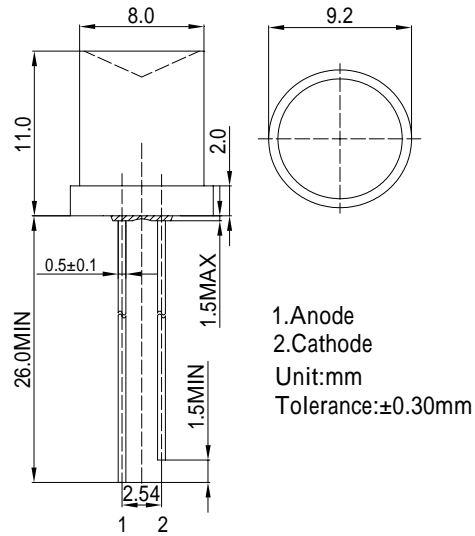

**Features**

- High Luminous LEDs
- 8mm Concave Standard Directivity
- Superior Weather-resistance
- UV Resistant Epoxy
- Water Clear Type

**Applications**

- Traffic Signal
- Backlighting
- Signal and channel letter
- Other Lighting

**Outline Dimension**

**Absolute Maximum Rating (Ta=25 °C)**

Item	Symbol	Value	Unit
DC Forward Current	I <sub>F</sub>	50	mA
Pulse Forward Current*	I <sub>FP</sub>	120	mA
Reverse Voltage	V <sub>R</sub>	5	V
Power Dissipation	P <sub>D</sub>	130	mW
Operating Temperature	T <sub>opr</sub>	-30 ~ +85	
Storage Temperature	T <sub>stg</sub>	-40 ~ +100	
Lead Soldering Temperature	T <sub>sol</sub>	260 / 5sec	-

**Directivity**

\*Pulse width Max.10ms Duty ratio max 1/10

**Electrical -Optical Characteristics (Ta=25 °C)**

Item	Symbol	Condition	Min.	Typ.	Max.	Unit
DC Forward Voltage	V <sub>F</sub>	I <sub>F</sub> =20mA	1.8	2.1	2.6	V
DC Reverse Current	I <sub>R</sub>	V <sub>R</sub> =5V	-	-	10	μA
Domi. Wavelength*	λ <sub>D</sub>	I <sub>F</sub> =20mA	585	590	595	nm
Luminous Intensity*	I <sub>v</sub>	I <sub>F</sub> =20mA	250	500	-	mcd
50% Power Angle	2θ <sub>1/2</sub>	I <sub>F</sub> =20mA	-	120	-	deg