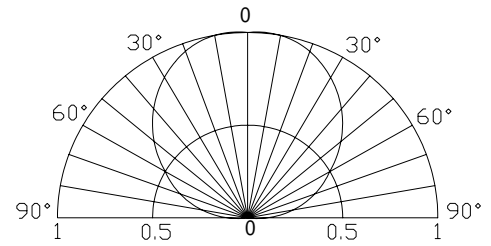

**Features**

- High Luminous LEDs
- 8mm Concave Standard Directivity
- Superior Weather-resistance
- UV Resistant Epoxy
- Water Clear Type

**Applications**

- Traffic Signal
- Backlighting
- Signal and channel letter
- Other Lighting

**Directivity**

\*Pulse width Max.10ms Duty ratio max 1/10

**Electrical -Optical Characteristics (Ta=25 °C)**

Item	Symbol	Condition	Min.	Typ.	Max.	Unit
DC Forward Voltage	V <sub>F</sub>	I <sub>F</sub> =20mA	1.8	2.1	2.6	V
DC Reverse Current	I <sub>R</sub>	V <sub>R</sub> =5V	-	-	10	μA
Domi. Wavelength*	λ <sub>D</sub>	I <sub>F</sub> =20mA	585	590	595	nm
Luminous Intensity*	I <sub>v</sub>	I <sub>F</sub> =20mA	250	500	-	mcd
50% Power Angle	2θ <sub>1/2</sub>	I <sub>F</sub> =20mA	-	120	-	deg