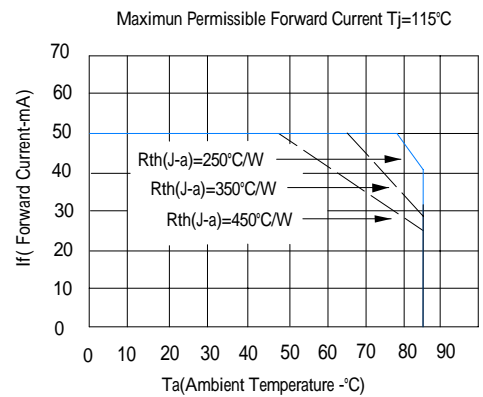

Maximum Forward Current